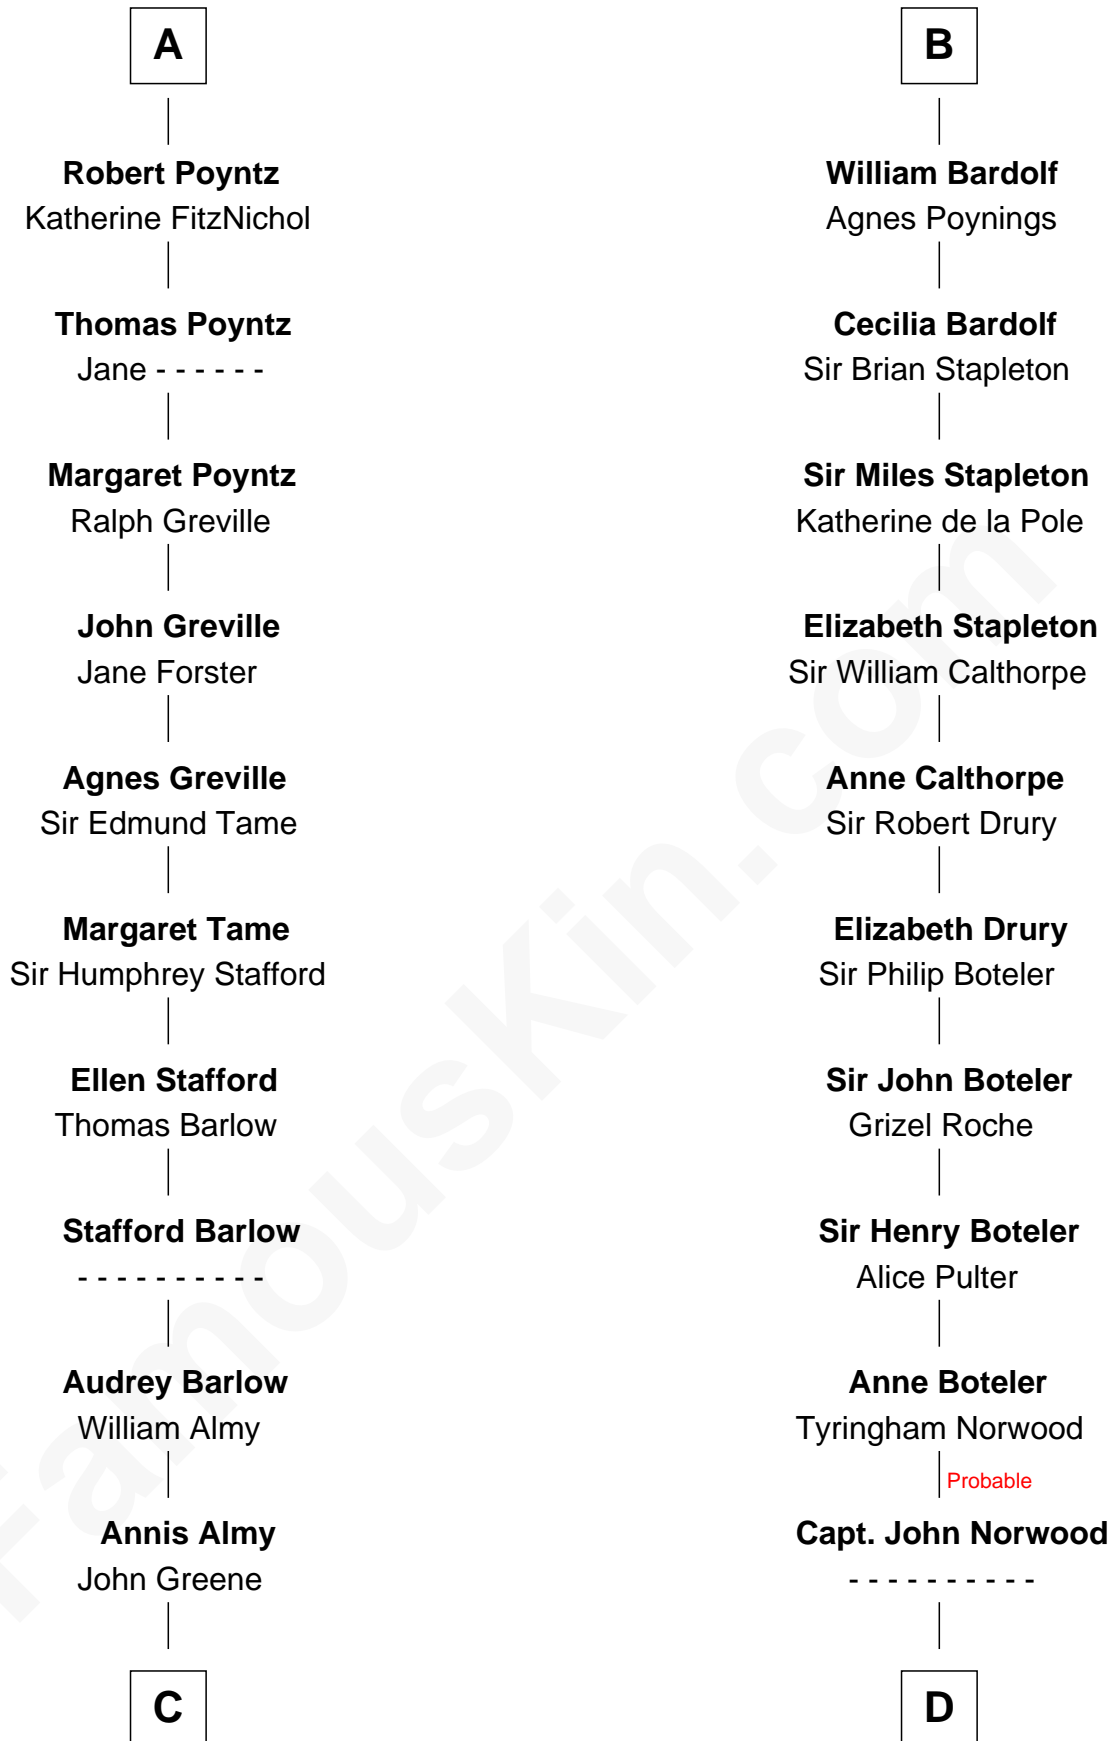

FamousKin.com

Relationship Chart of

Samuel Ward King

15th Governor of Rhode Island

21st cousin of

Charles Carnan Ridgely

15th Governor of Maryland

C

Samuel Greene

Mary Gorton

Samuel Greene
Sarah Coggeshall

Mercy Green
John Walton

Welthian Walton
William Borden King

Samuel Ward King
15th Governor of Rhode Island

D

Susannah Norwood

John Howard

John Howard
Mary Warfield

Rachel Howard
Col. Charles Ridgely

Achsah Ridgely
Charles R. Carnan

Charles Carnan Ridgely
15th Governor of Maryland