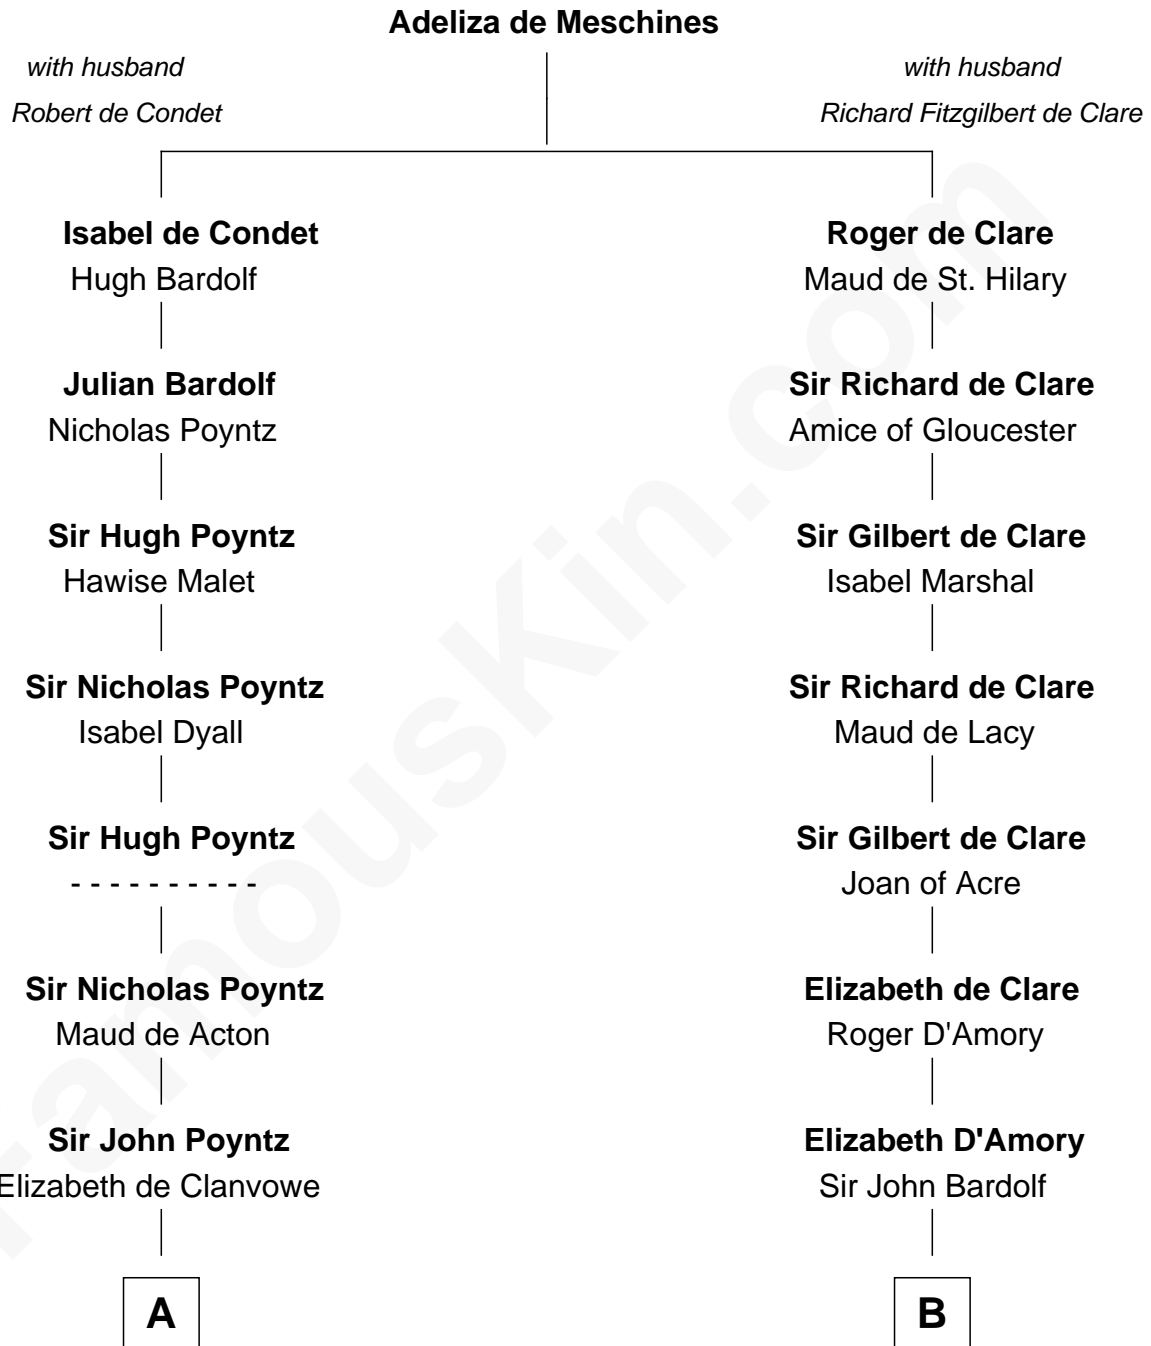

FamousKin.com

Relationship Chart of

Samuel Ward King

15th Governor of Rhode Island

21st cousin of

Charles Carnan Ridgely

15th Governor of Maryland

C

Samuel Greene

Mary Gorton

Samuel Greene
Sarah Coggeshall

Mercy Green
John Walton

Welthian Walton
William Borden King

Samuel Ward King
15th Governor of Rhode Island

D

Susannah Norwood

John Howard

John Howard
Mary Warfield

Rachel Howard
Col. Charles Ridgely

Achsah Ridgely
Charles R. Carnan

Charles Carnan Ridgely
15th Governor of Maryland