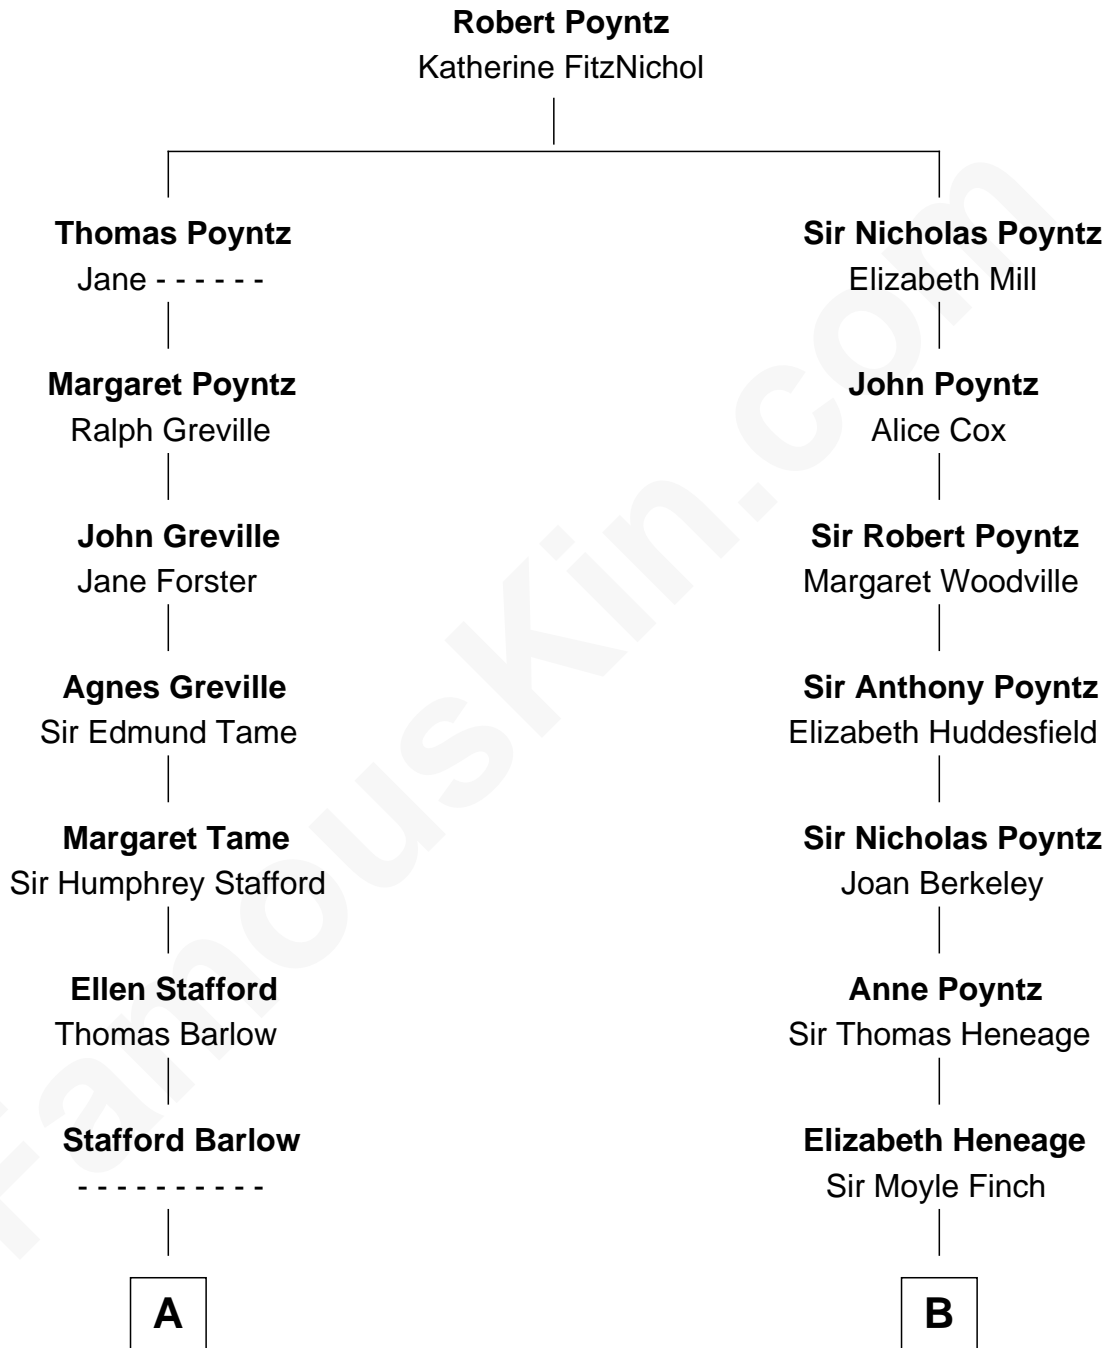

FamousKin.com

Relationship Chart of

Samuel Ward King

15th Governor of Rhode Island

13th cousin 5 times removed of

Kit Harington

TV Actor - "Game of Thrones"

C

Sir David Richard Harington

Deborah Jane Catesby

Kit Harington

TV Actor - "Game of Thrones"

FamousKin.com