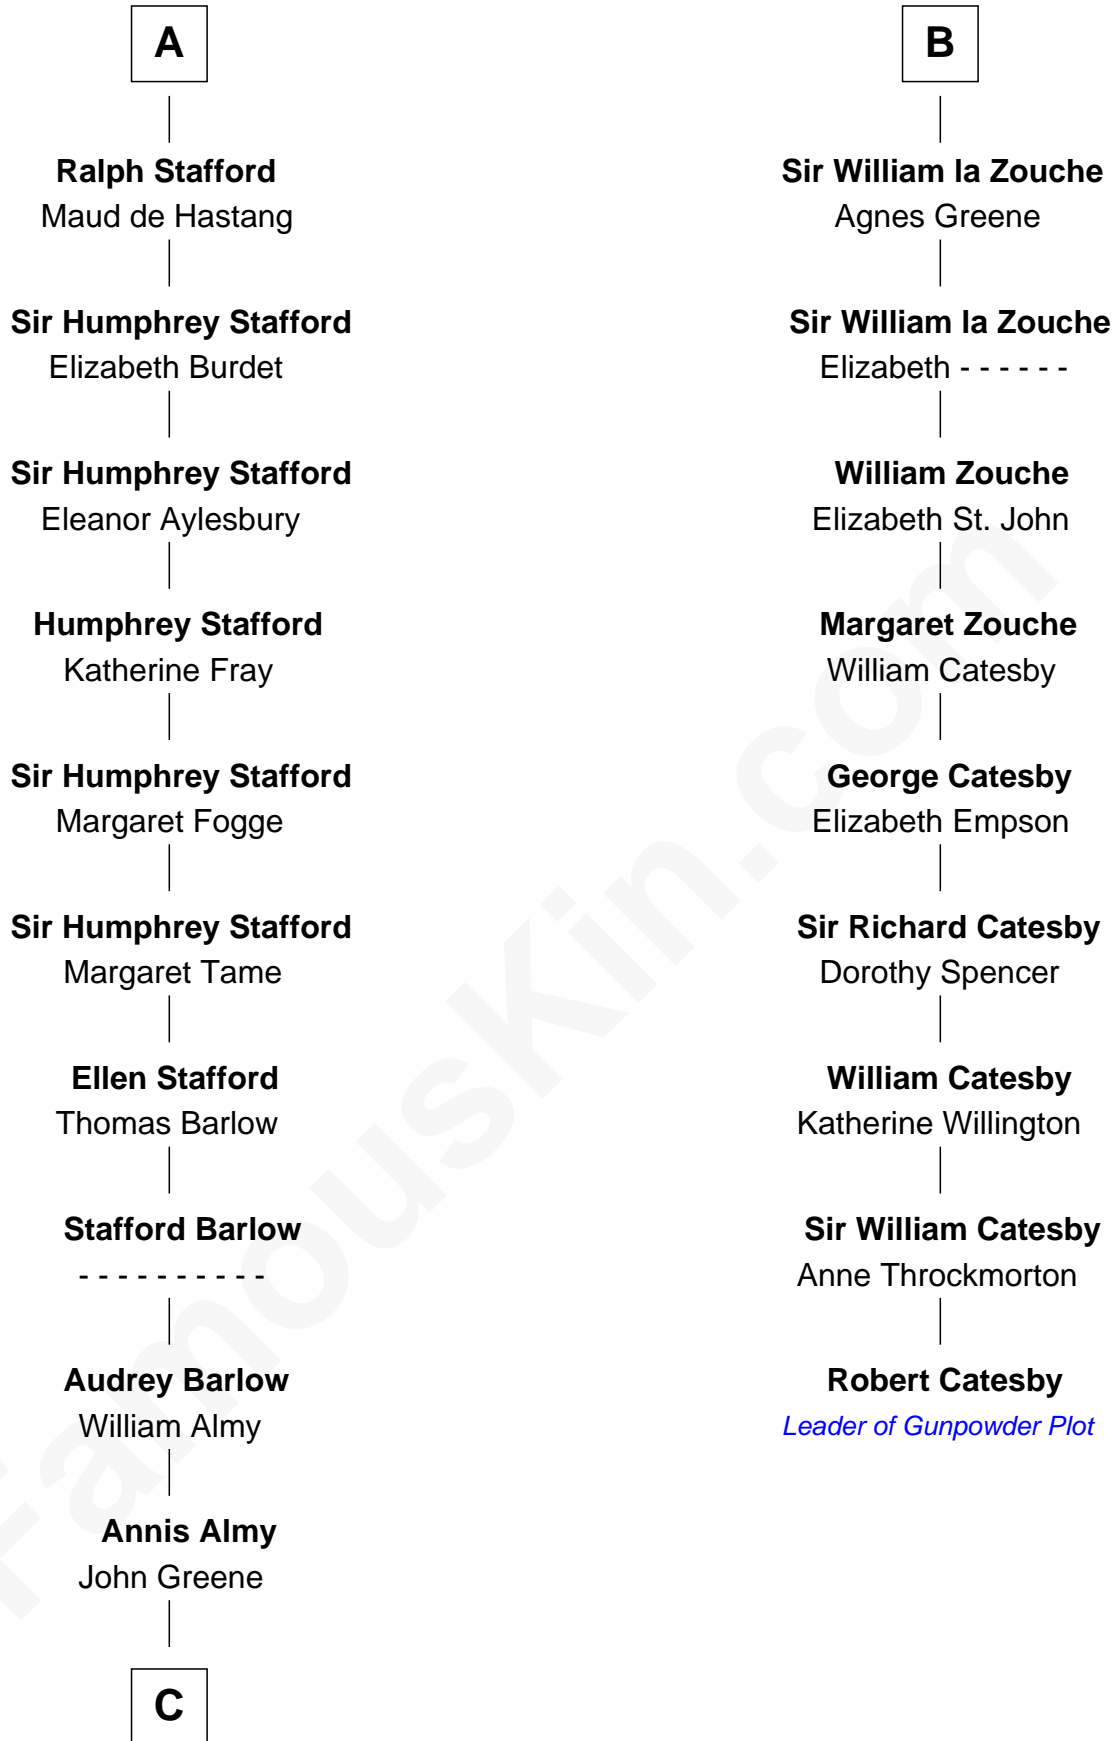

FamousKin.com

Relationship Chart of

Samuel Ward King

15th Governor of Rhode Island

15th cousin 6 times removed of

Robert Catesby

Leader of Gunpowder Plot

Hugh de Kevelioc
Bertrade de Montfort

C

—
Samuel Greene

Mary Gorton

—
Samuel Greene
Sarah Coggeshall

—
Mercy Green
John Walton

—
Welthian Walton
William Borden King

—
Samuel Ward King
15th Governor of Rhode Island

FamousKin.com