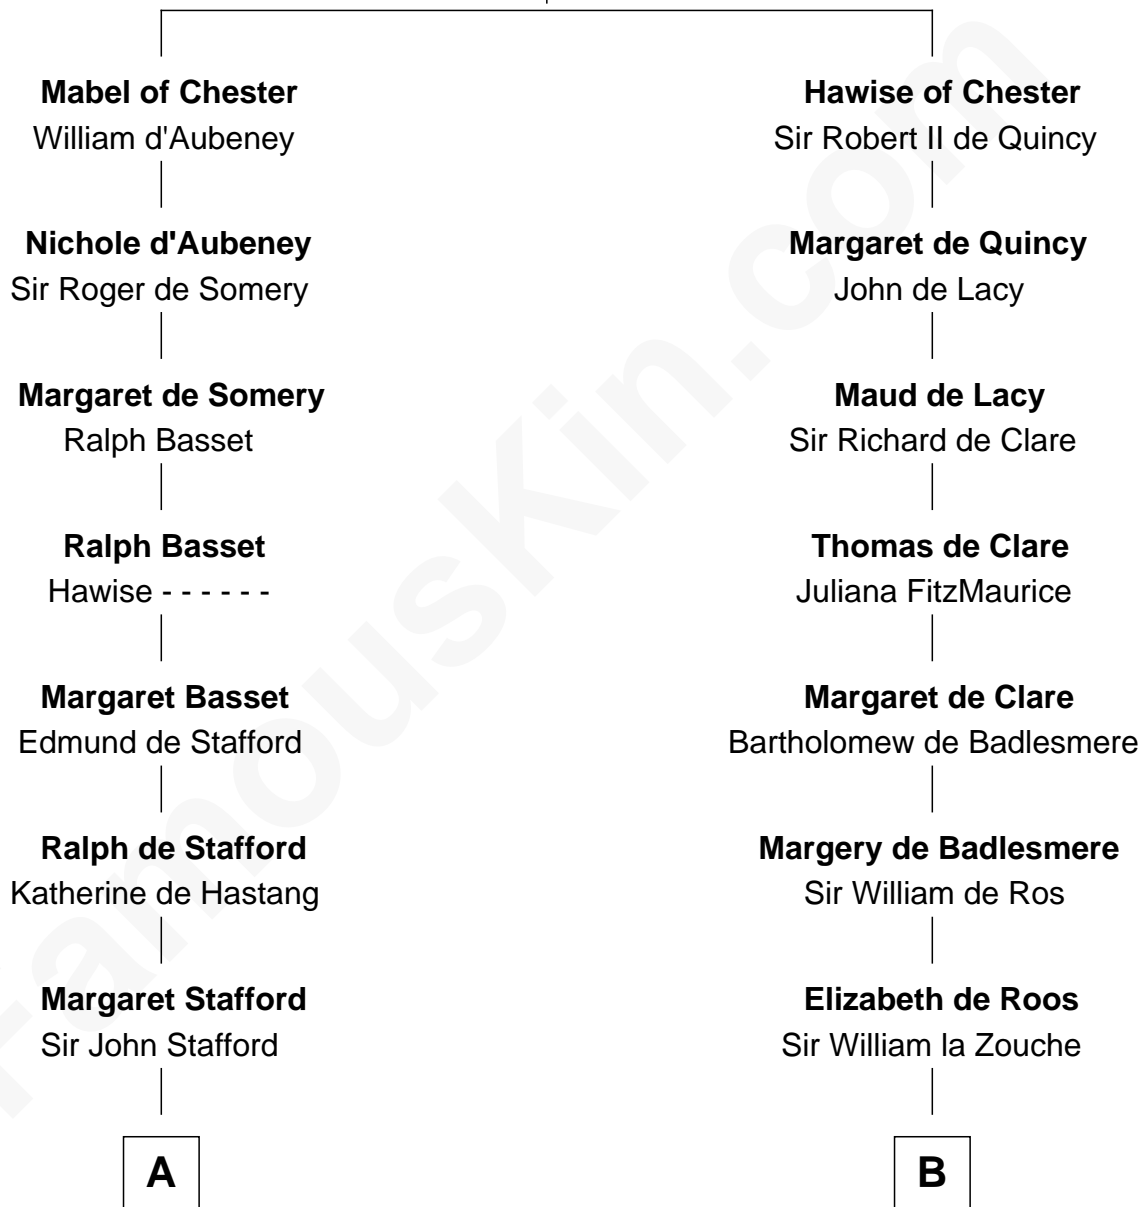

FamousKin.com

Relationship Chart of

Samuel Ward King

15th Governor of Rhode Island

15th cousin 6 times removed of

Robert Catesby

Leader of Gunpowder Plot

Hugh de Kevelioc
Bertrade de Montfort

C

—
Samuel Greene

Mary Gorton

—
Samuel Greene
Sarah Coggeshall

—
Mercy Green
John Walton

—
Welthian Walton
William Borden King

—
Samuel Ward King
15th Governor of Rhode Island

FamousKin.com