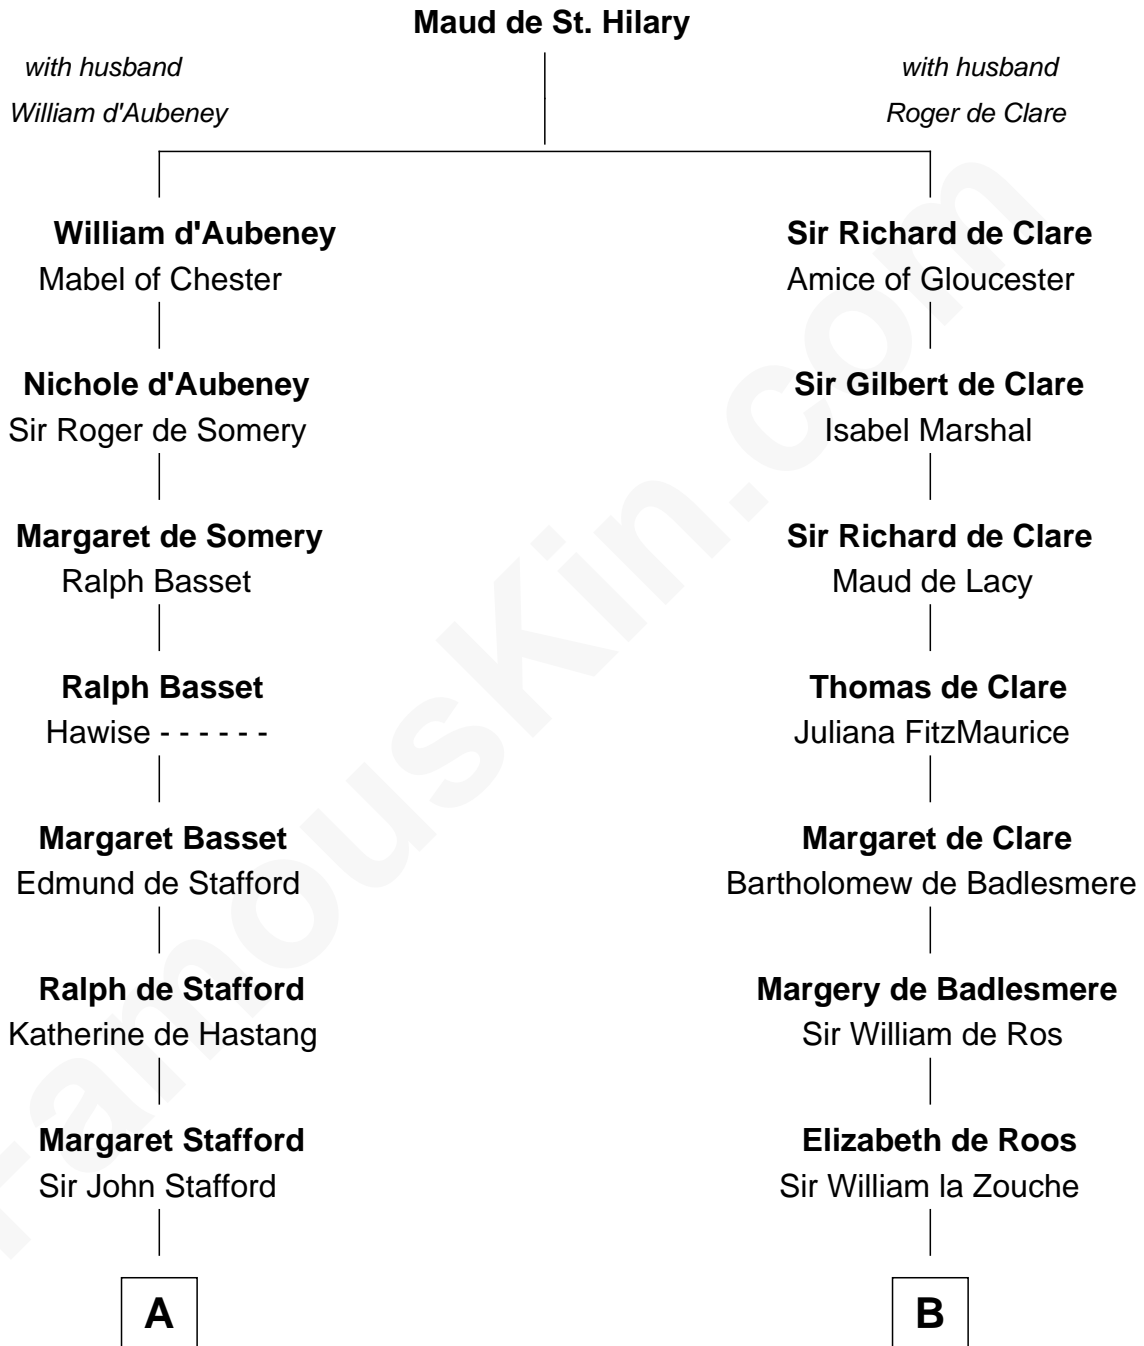

## Relationship Chart of

### Samuel Ward King

15th Governor of Rhode Island

15th cousin 6 times removed of

**Robert Catesby**

Leader of Gunpowder Plot

**C**

—  
**Samuel Greene**

Mary Gorton

—  
**Samuel Greene**  
Sarah Coggeshall

—  
**Mercy Green**  
John Walton

—  
**Welthian Walton**  
William Borden King

—  
**Samuel Ward King**  
*15th Governor of Rhode Island*

FamousKin.com