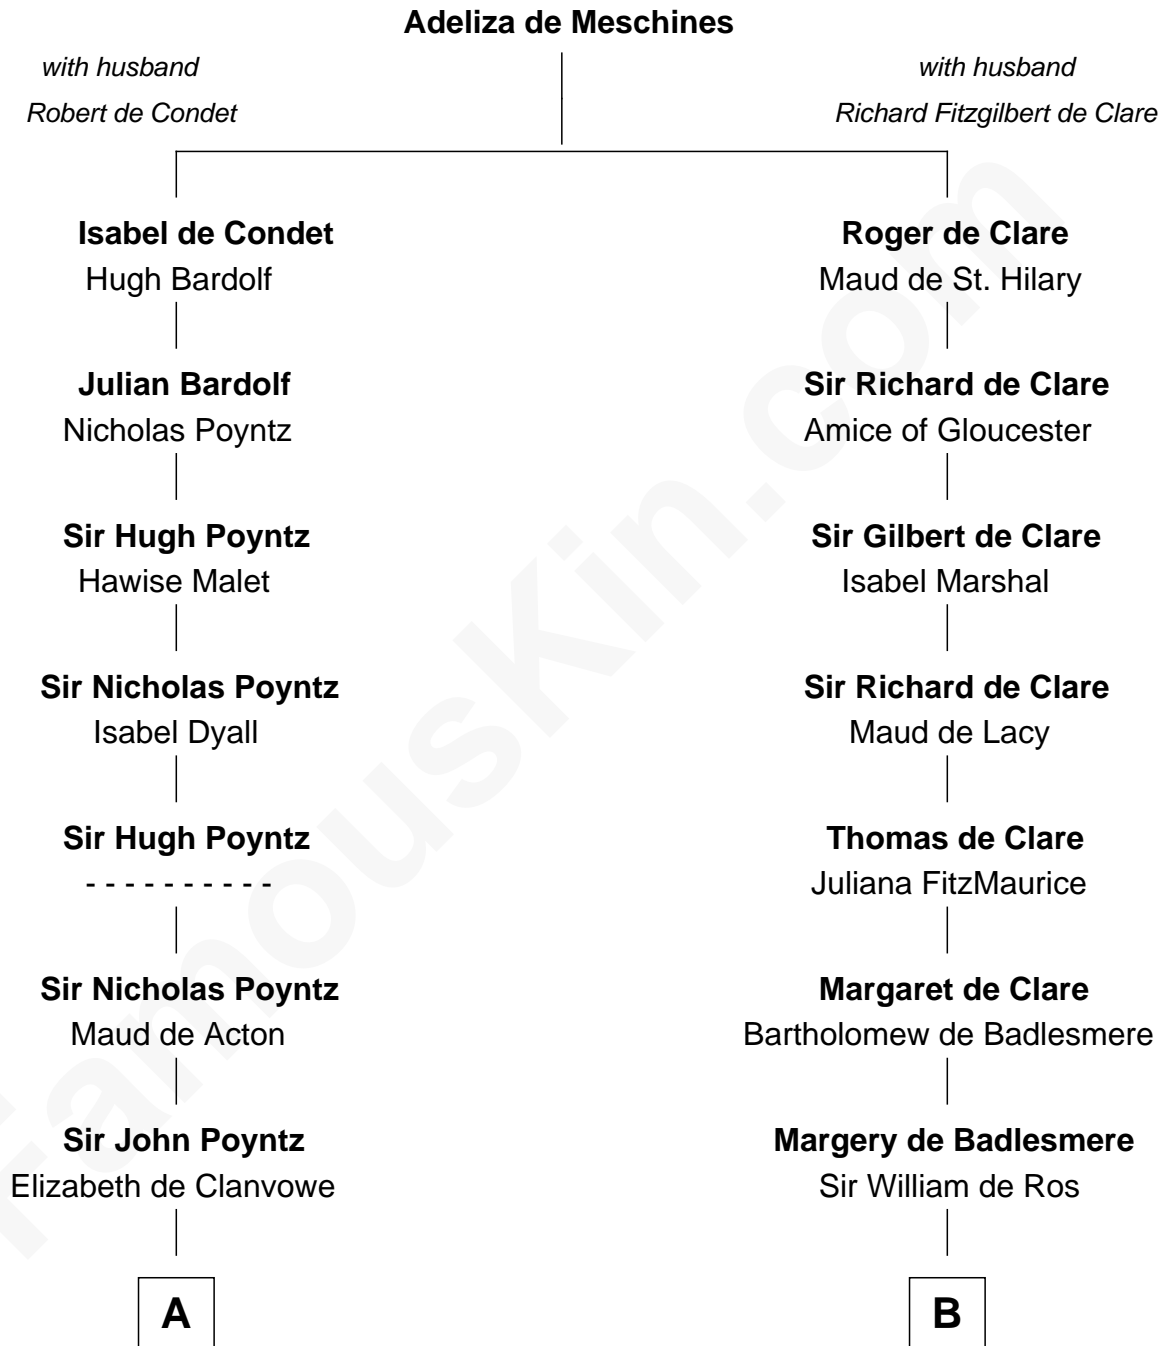

FamousKin.com

Relationship Chart of

Samuel Ward King

15th Governor of Rhode Island

16th cousin 5 times removed of

Robert Catesby

Leader of Gunpowder Plot

C

—
Samuel Greene

Mary Gorton

—
Samuel Greene
Sarah Coggeshall

—
Mercy Green
John Walton

—
Welthian Walton
William Borden King

—
Samuel Ward King
15th Governor of Rhode Island

FamousKin.com