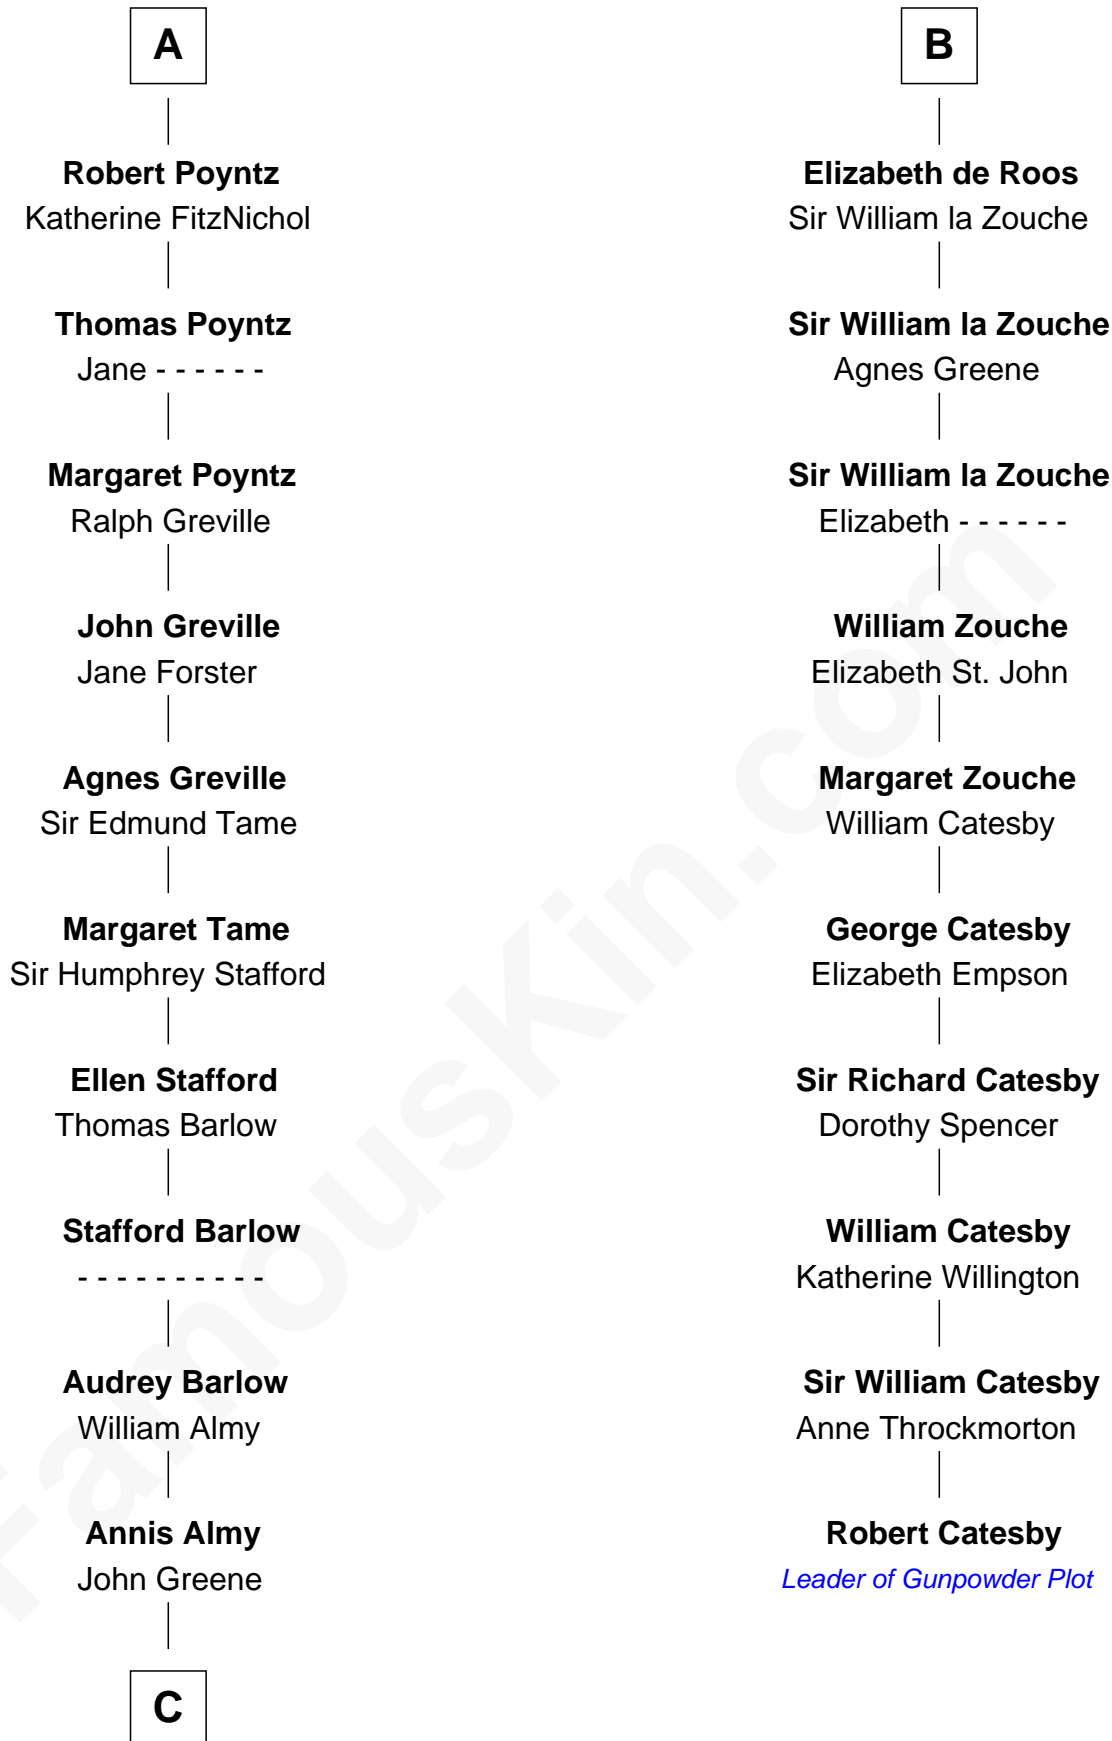

FamousKin.com

Relationship Chart of

Samuel Ward King

15th Governor of Rhode Island

16th cousin 5 times removed of

Robert Catesby

Leader of Gunpowder Plot

C

—
Samuel Greene

Mary Gorton

—
Samuel Greene
Sarah Coggeshall

—
Mercy Green
John Walton

—
Welthian Walton
William Borden King

—
Samuel Ward King
15th Governor of Rhode Island

FamousKin.com