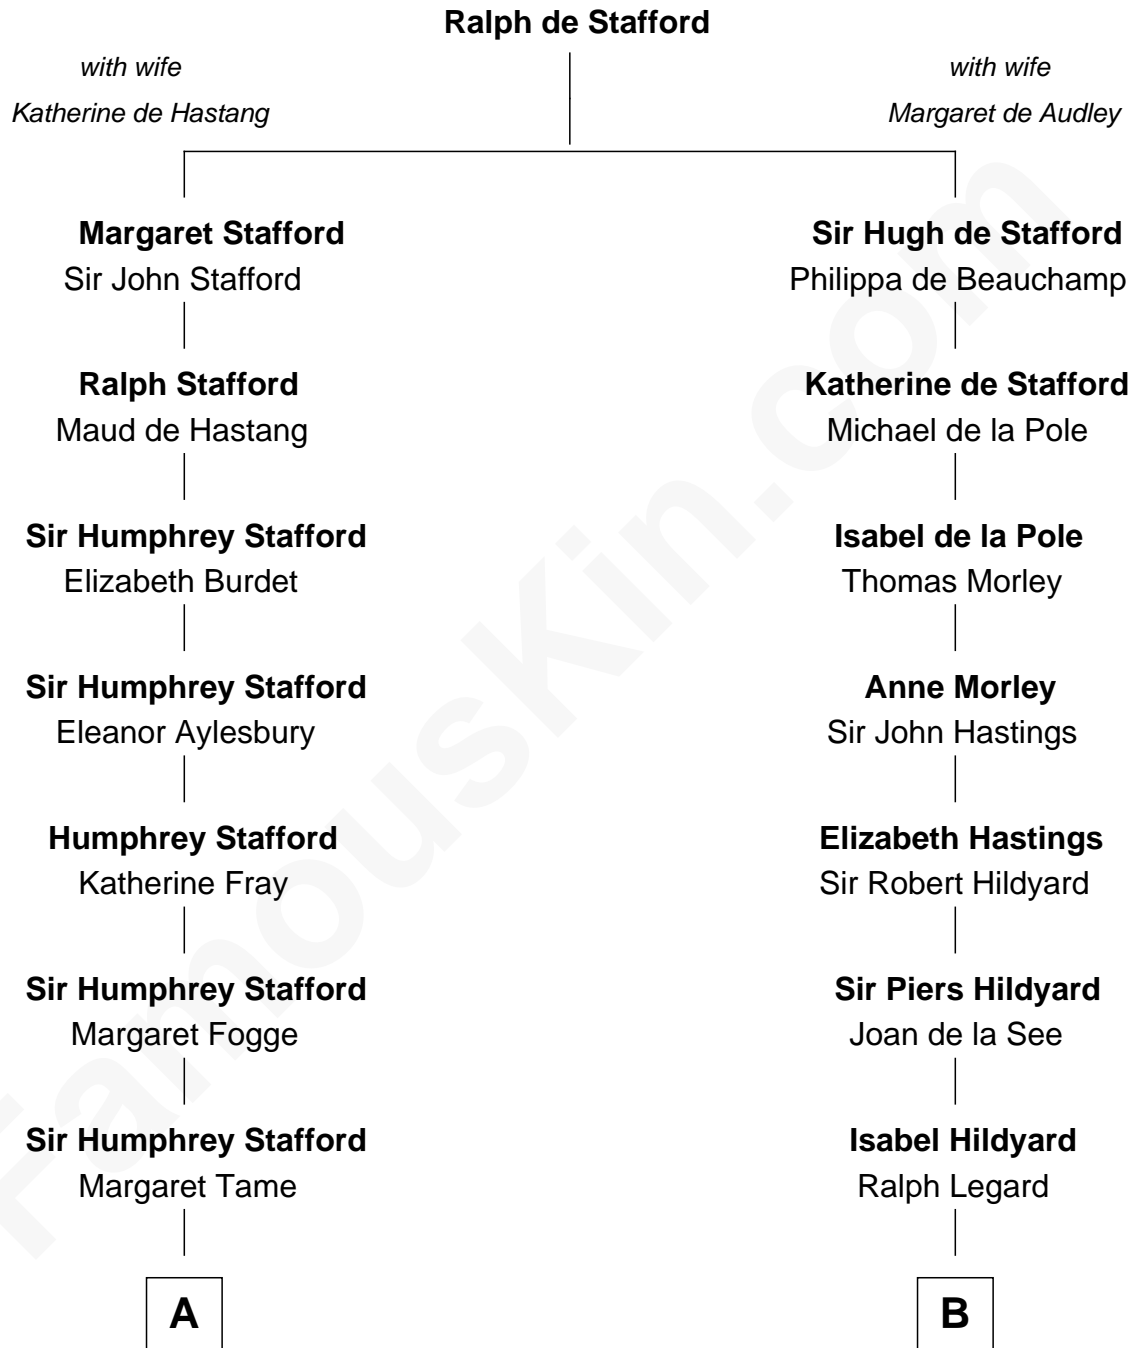

## Relationship Chart of

### Samuel Ward King

15th Governor of Rhode Island

15th cousin 6 times removed of

**Meghan Markle**

Duchess of Sussex, TV Actress

**C**

George David Merrill

Mary Bird