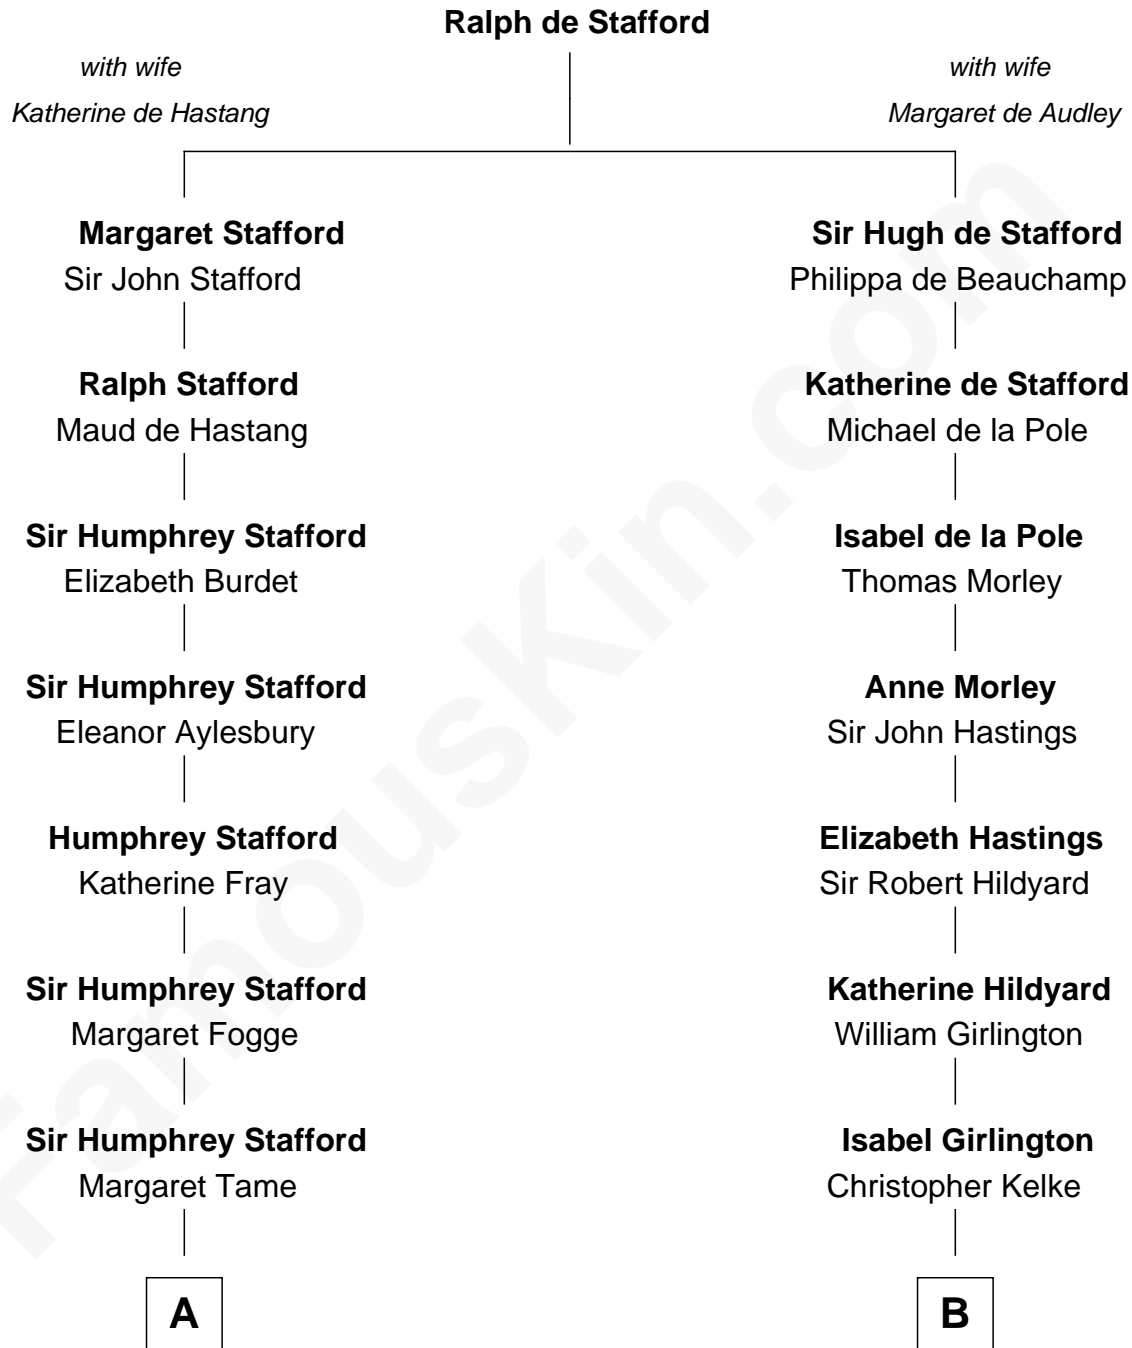

## Relationship Chart of

### Samuel Ward King

15th Governor of Rhode Island

15th cousin 4 times removed of

**Harper Lee**

Author of *To Kill a Mockingbird*

**C**

James Cunningham Finch

Ellen Rivers Williams