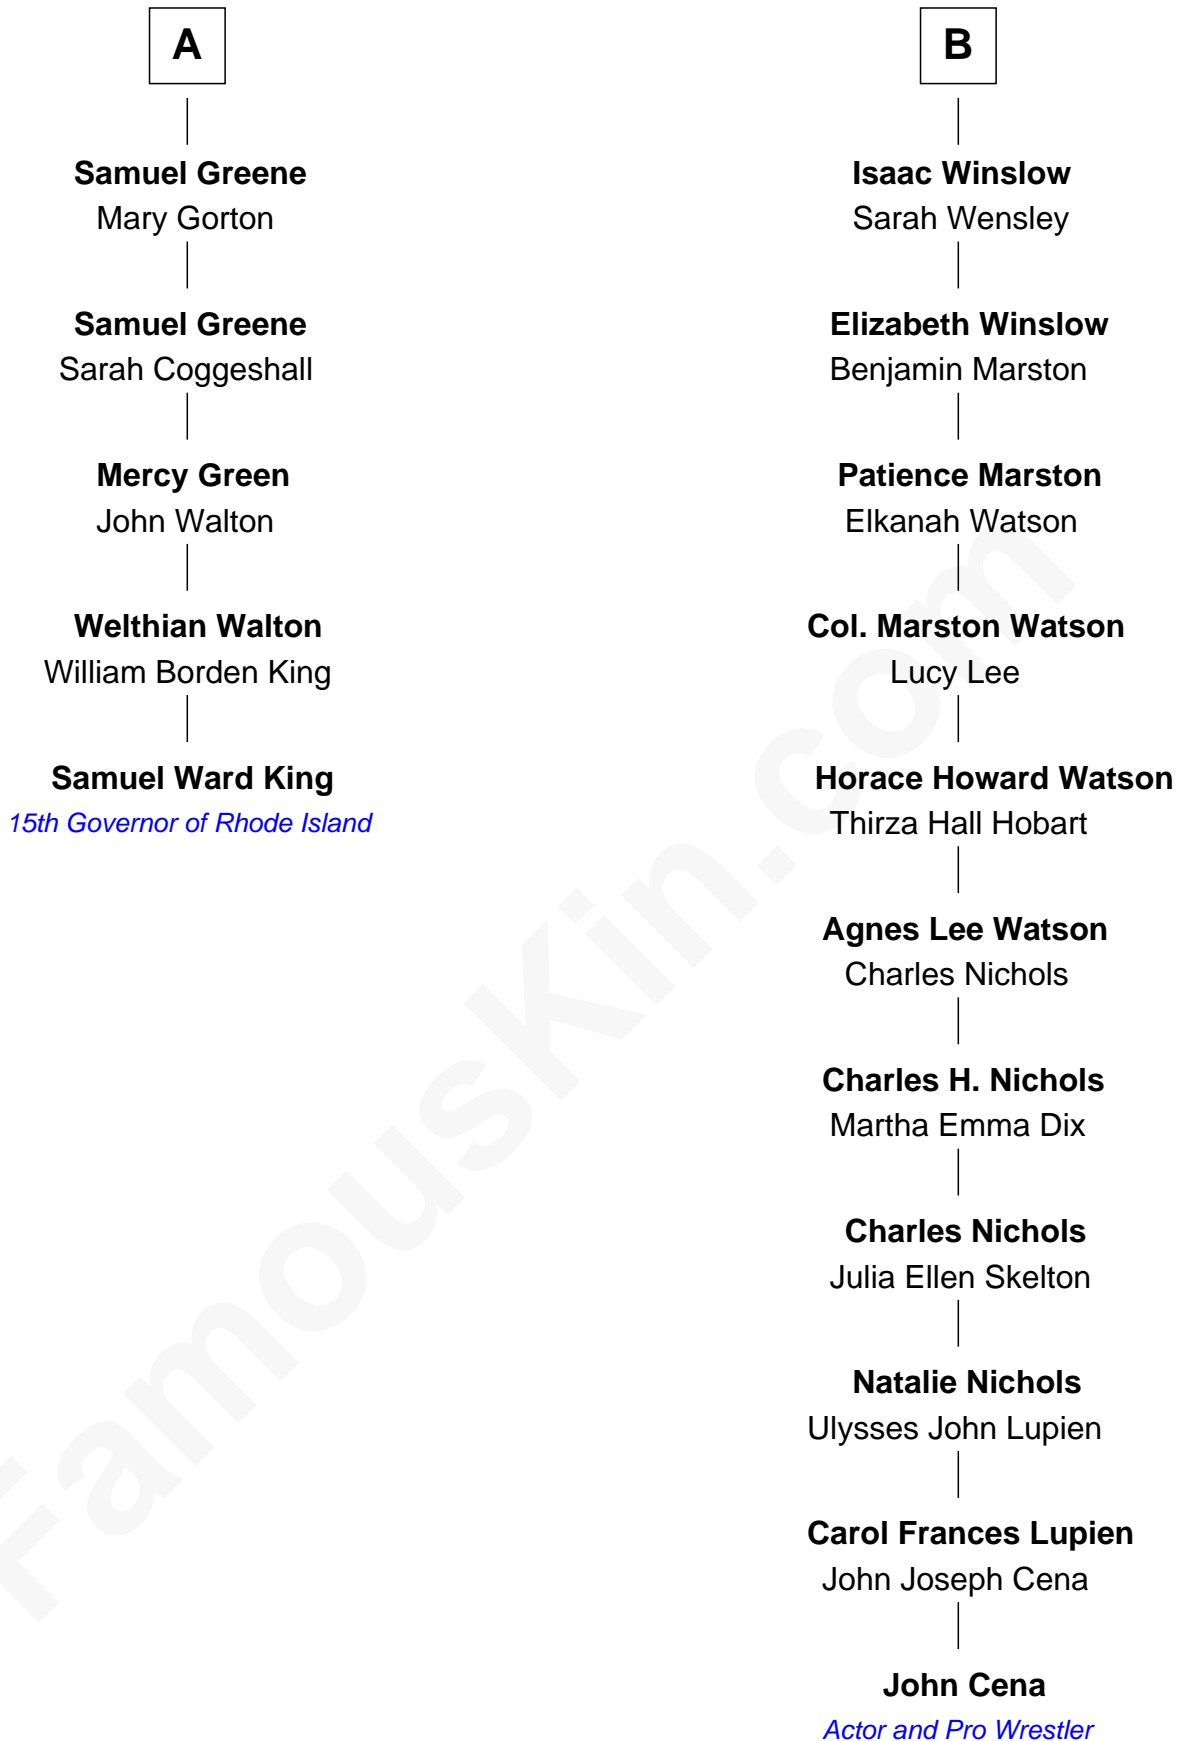

FamousKin.com

Relationship Chart of

Samuel Ward King

15th Governor of Rhode Island

11th cousin 6 times removed of

John Cena

Movie Actor and WWE Pro Wrestler

John Cena photo by [Edward Joseph Hersom II](#)