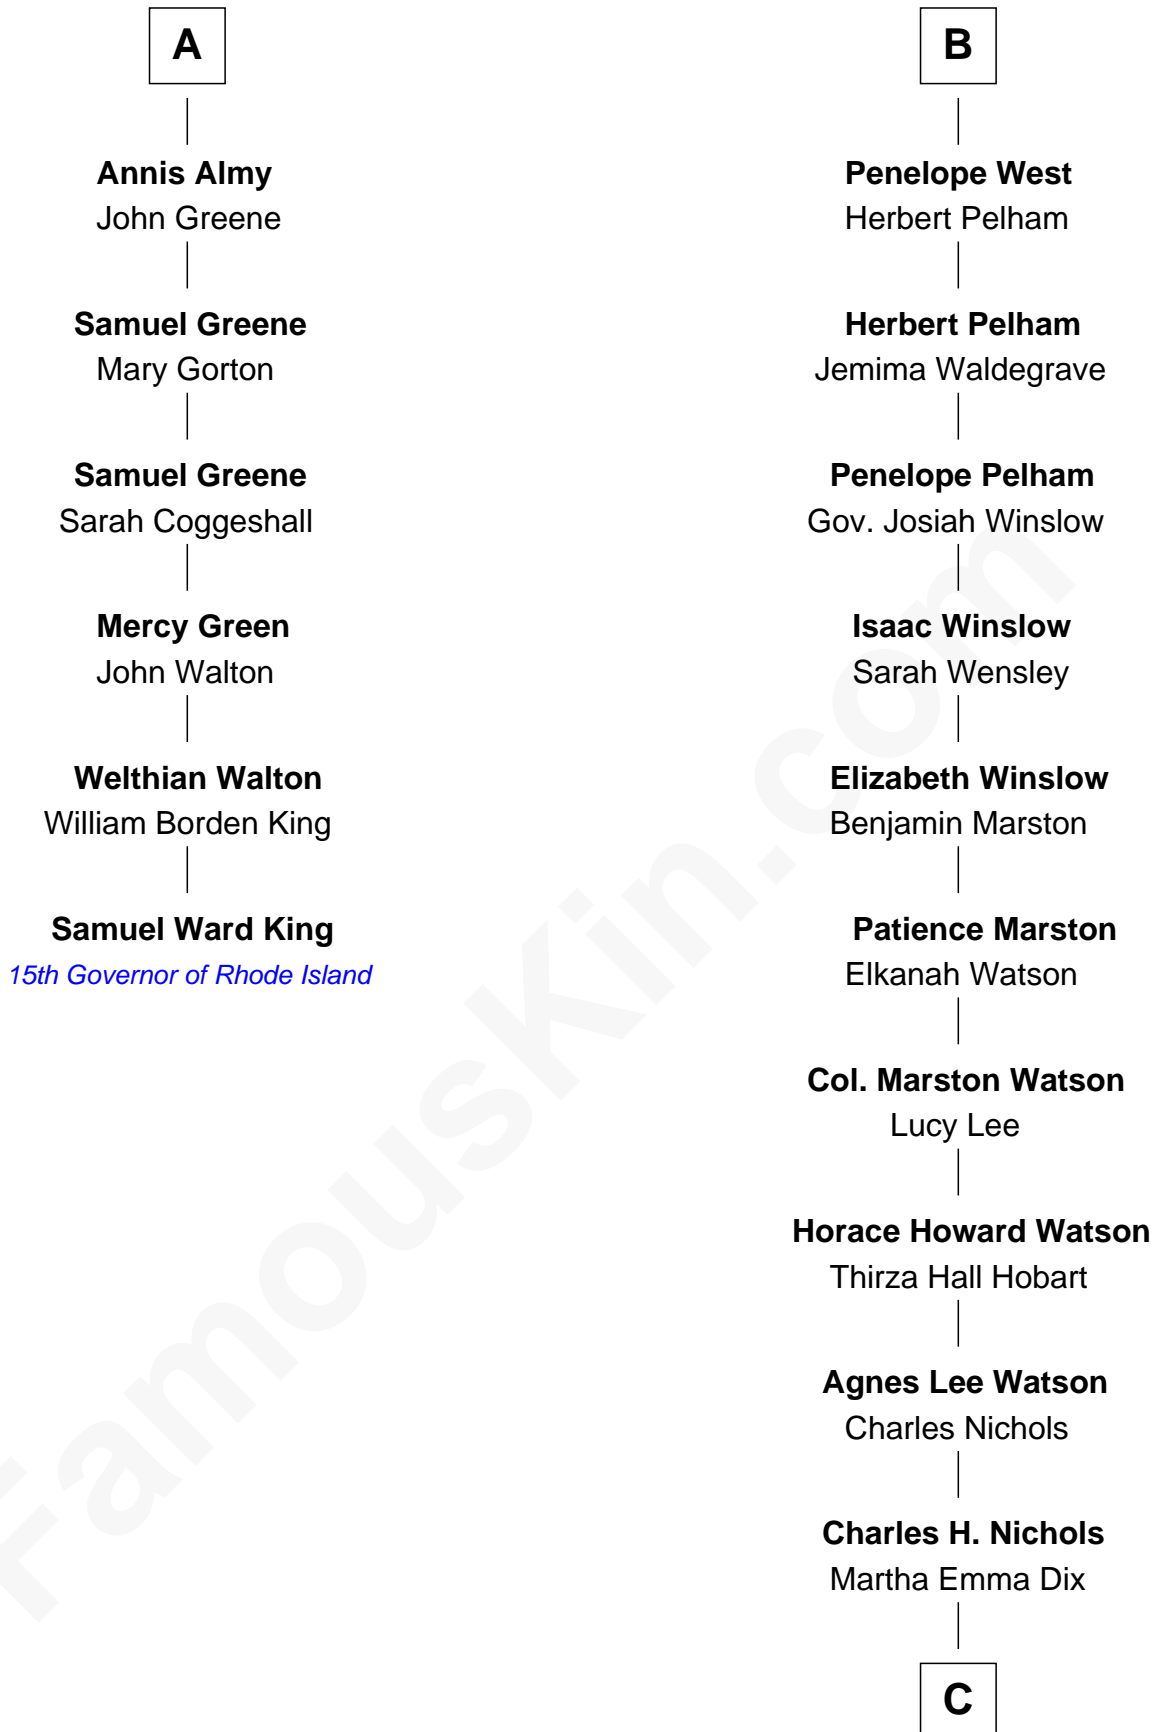

FamousKin.com

Relationship Chart of

Samuel Ward King

15th Governor of Rhode Island

12th cousin 8 times removed of

John Cena

Movie Actor and WWE Pro Wrestler

C

Charles Nichols
Julia Ellen Skelton

Natalie Nichols
Ulysses John Lupien

Carol Frances Lupien
John Joseph Cena

John Cena

Actor and Pro Wrestler