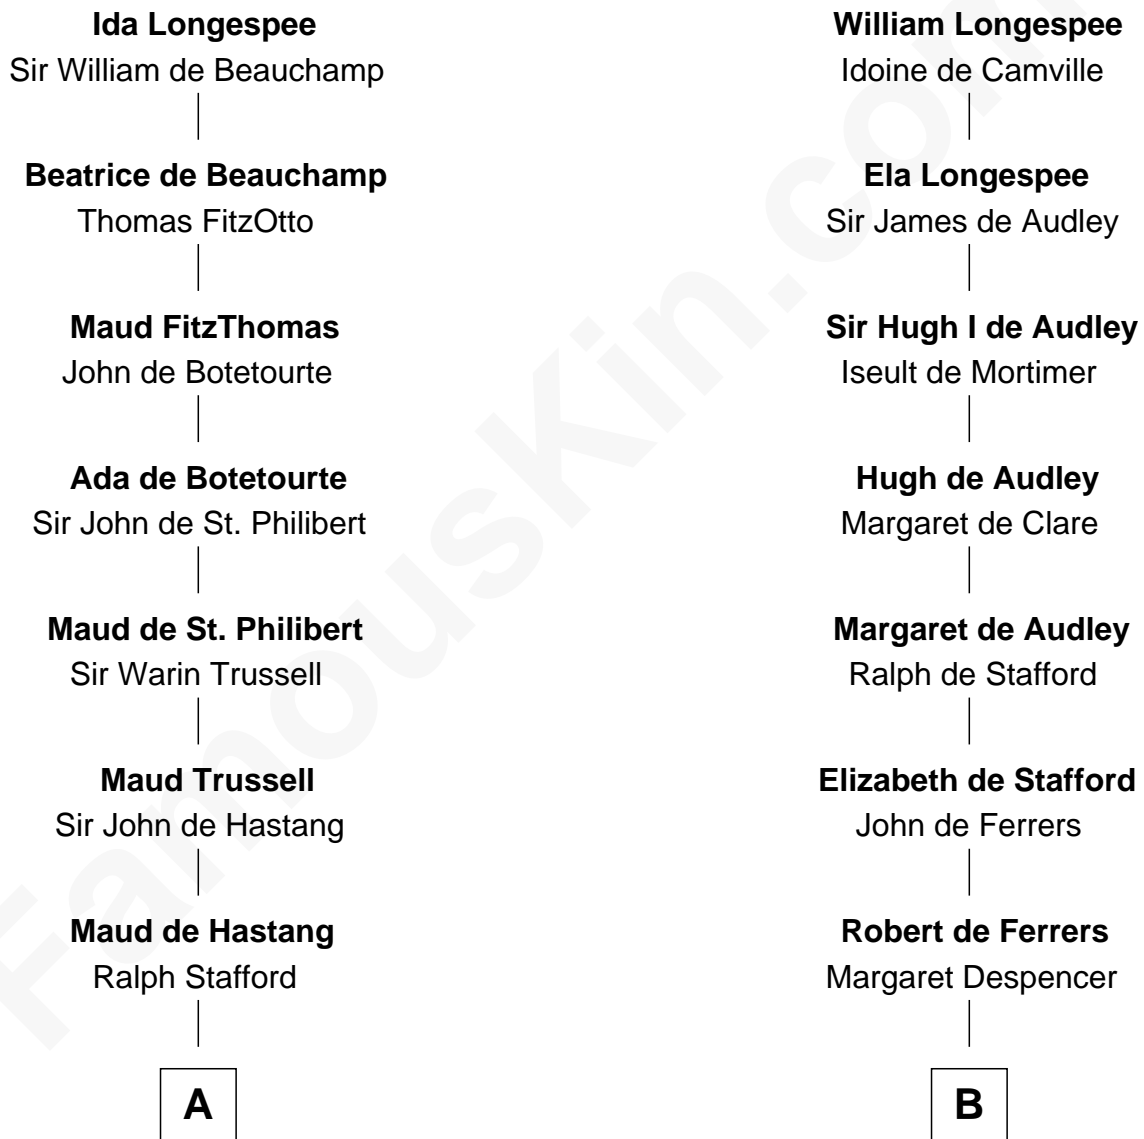

FamousKin.com

Relationship Chart of

Samuel Ward King

15th Governor of Rhode Island

20th cousin 1 time removed of

J. A. Folger

Founder of Folger Coffee Company

Sir William Longespee

Ela of Salisbury

C

Samuel Greene
Sarah Coggeshall

Mercy Green
John Walton

Welthian Walton
William Borden King

Samuel Ward King
15th Governor of Rhode Island

D

Peleg Slocum
Rebecca Bennett