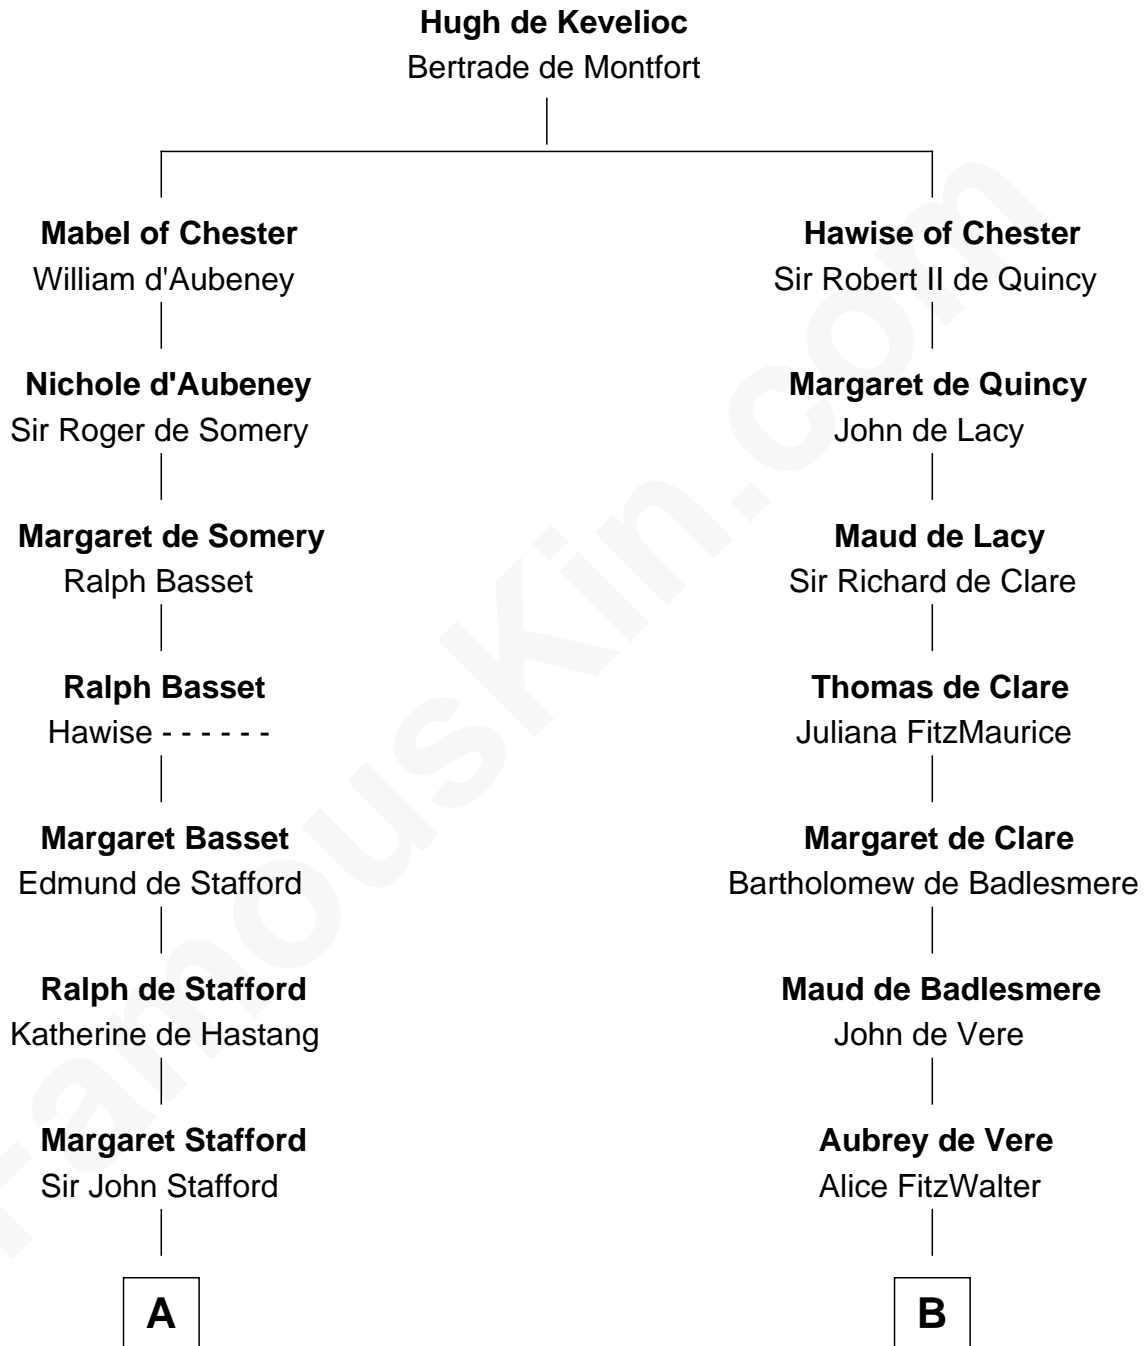

FamousKin.com

Relationship Chart of

Samuel Ward King

15th Governor of Rhode Island

19th cousin 2 times removed of

Samuel Howard

Boston Tea Party Participant

C

Samuel Greene

Mary Gorton

Samuel Greene

Sarah Coggeshall

Mercy Green

John Walton

Welthian Walton

William Borden King

Samuel Ward King

15th Governor of Rhode Island

D

William Goffe

Abigail Richardson

Martha Goffe

Ebenezer Howard

Samuel Howard

Boston Tea Party Participant

FamousKin.com