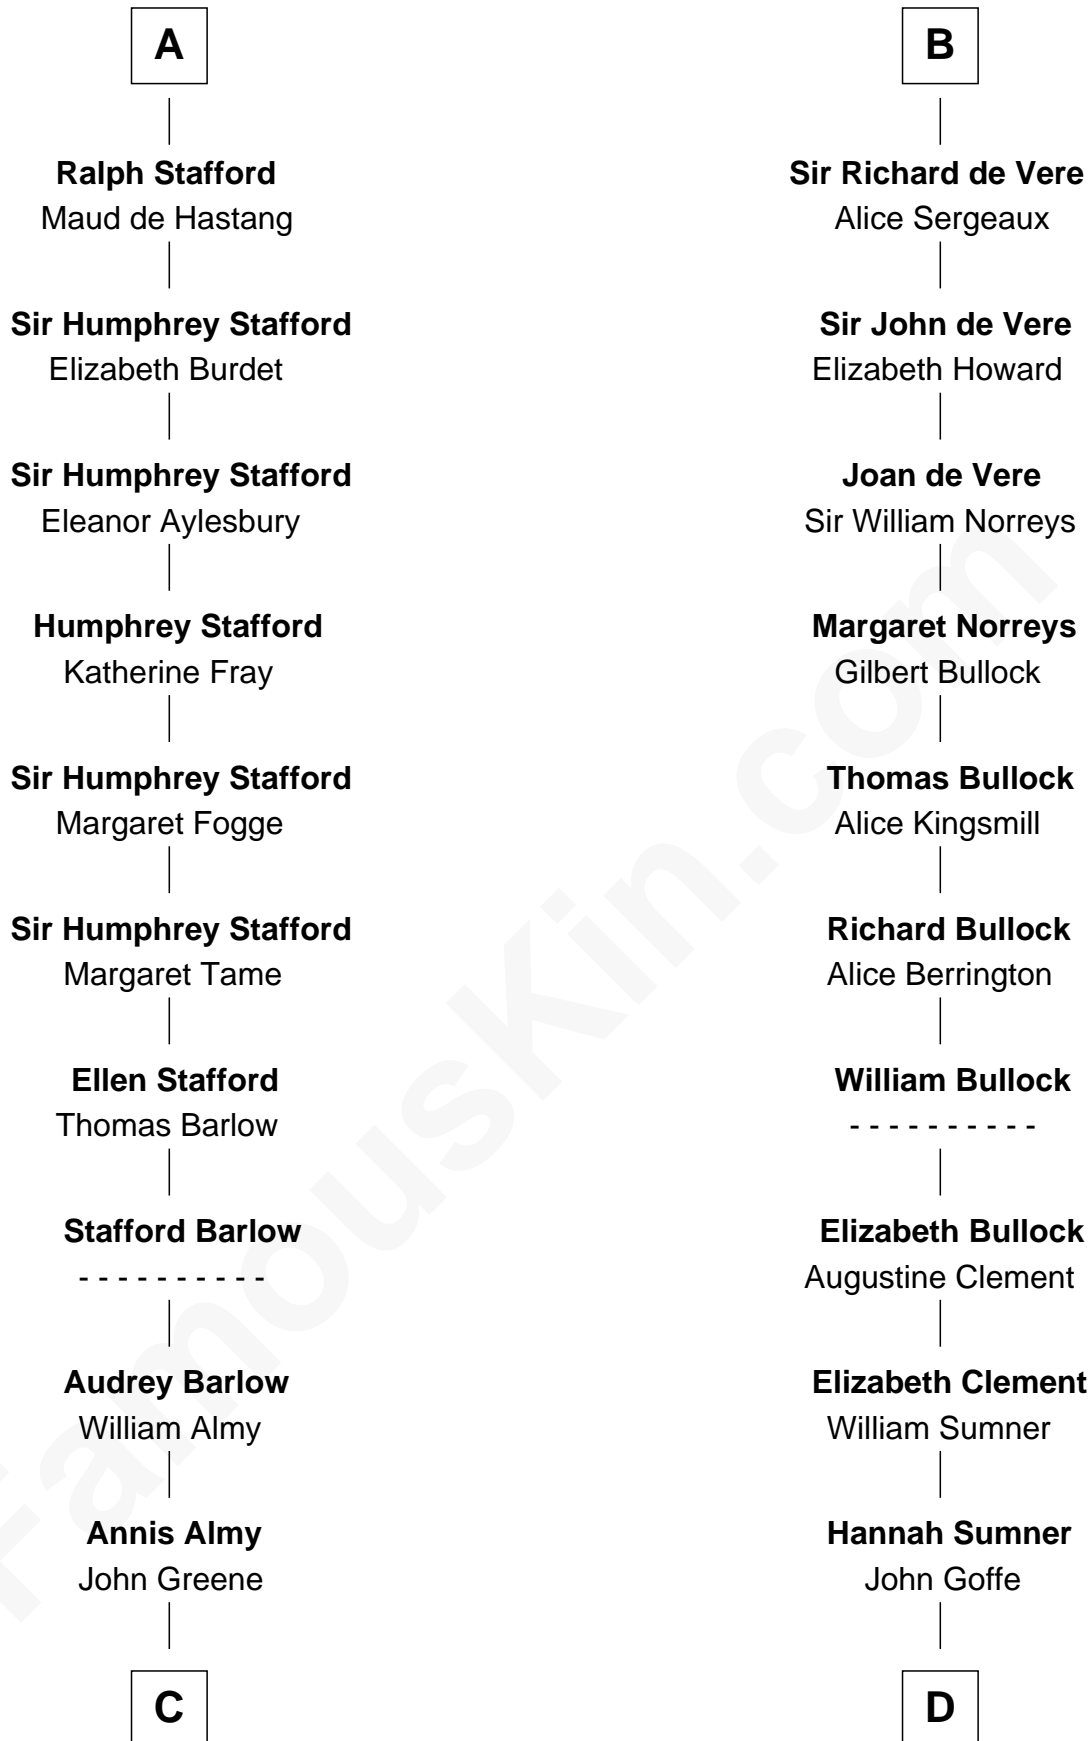

FamousKin.com

Relationship Chart of

Samuel Ward King

15th Governor of Rhode Island

19th cousin 2 times removed of

Samuel Howard

Boston Tea Party Participant

C

Samuel Greene

Mary Gorton

Samuel Greene

Sarah Coggeshall

Mercy Green

John Walton

Welthian Walton

William Borden King

Samuel Ward King

15th Governor of Rhode Island

D

William Goffe

Abigail Richardson

Martha Goffe

Ebenezer Howard

Samuel Howard

Boston Tea Party Participant

FamousKin.com