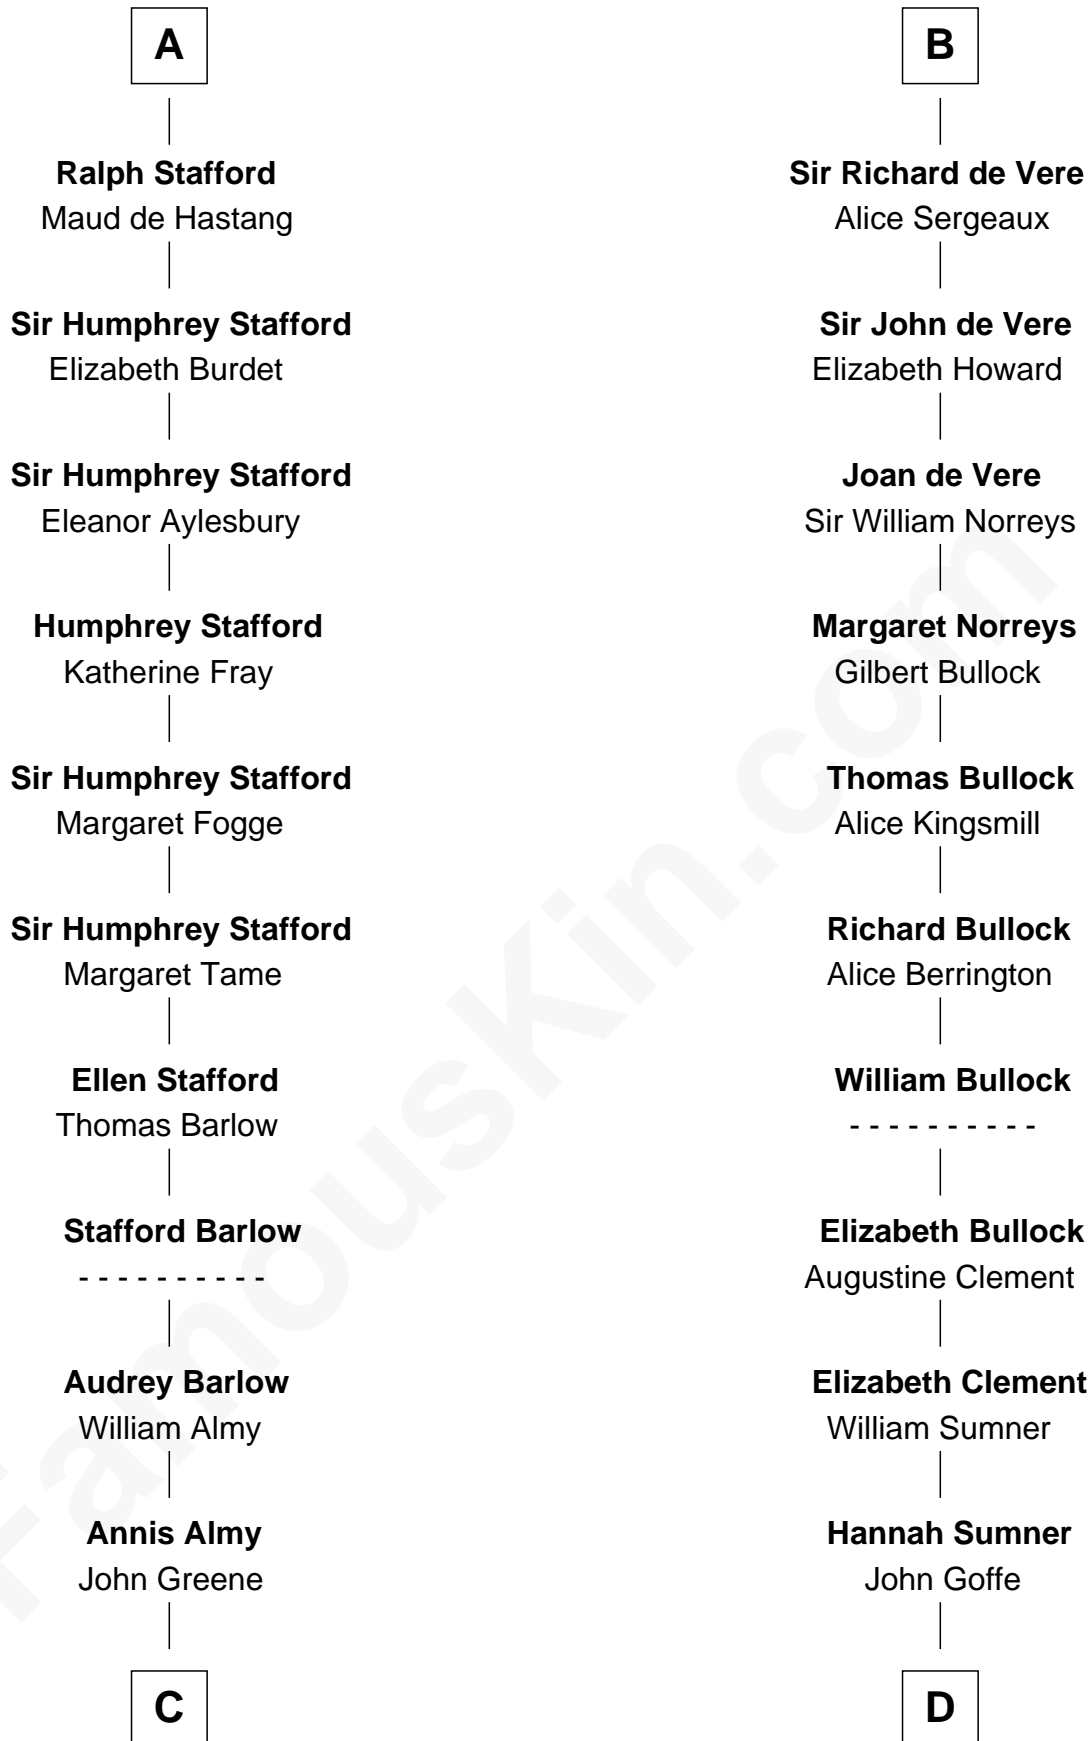

## Relationship Chart of

### Samuel Ward King

15th Governor of Rhode Island

19th cousin 2 times removed of

**Samuel Howard**

Boston Tea Party Participant

**C**

**Samuel Greene**

Mary Gorton

**Samuel Greene**

Sarah Coggeshall

**Mercy Green**

John Walton

**Welthian Walton**

William Borden King

**Samuel Ward King**

*15th Governor of Rhode Island*