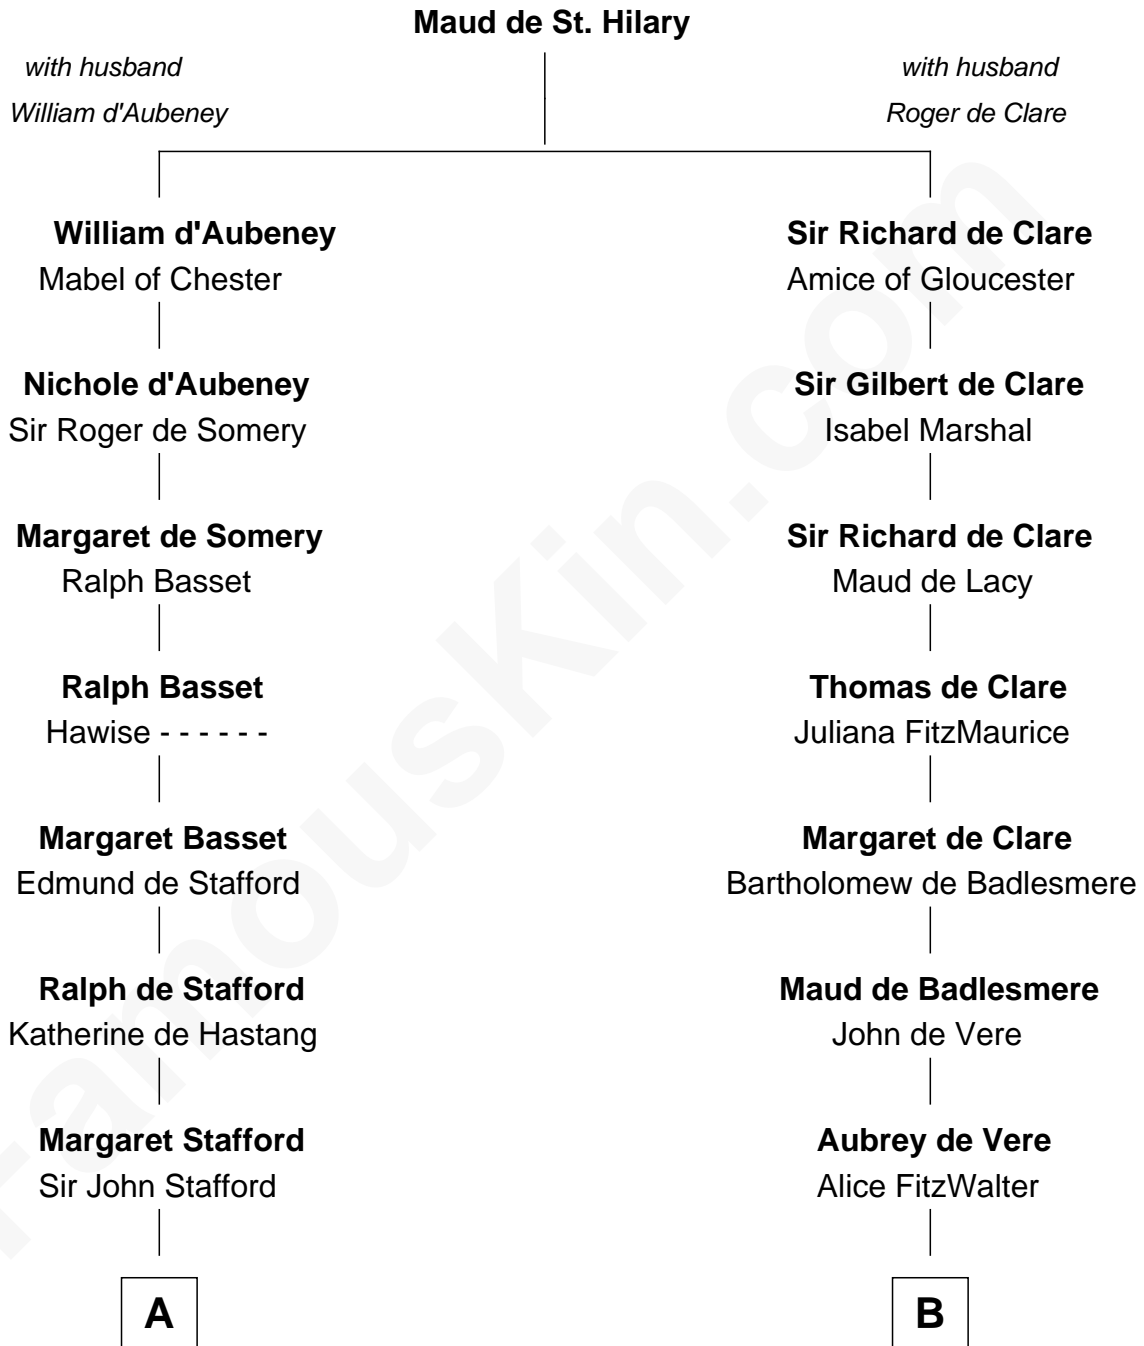

## Relationship Chart of

### Samuel Ward King

15th Governor of Rhode Island

19th cousin 2 times removed of

**Samuel Howard**

Boston Tea Party Participant

**C**

**Samuel Greene**

Mary Gorton

**Samuel Greene**

Sarah Coggeshall

**Mercy Green**

John Walton

**Welthian Walton**

William Borden King

**Samuel Ward King**

*15th Governor of Rhode Island*