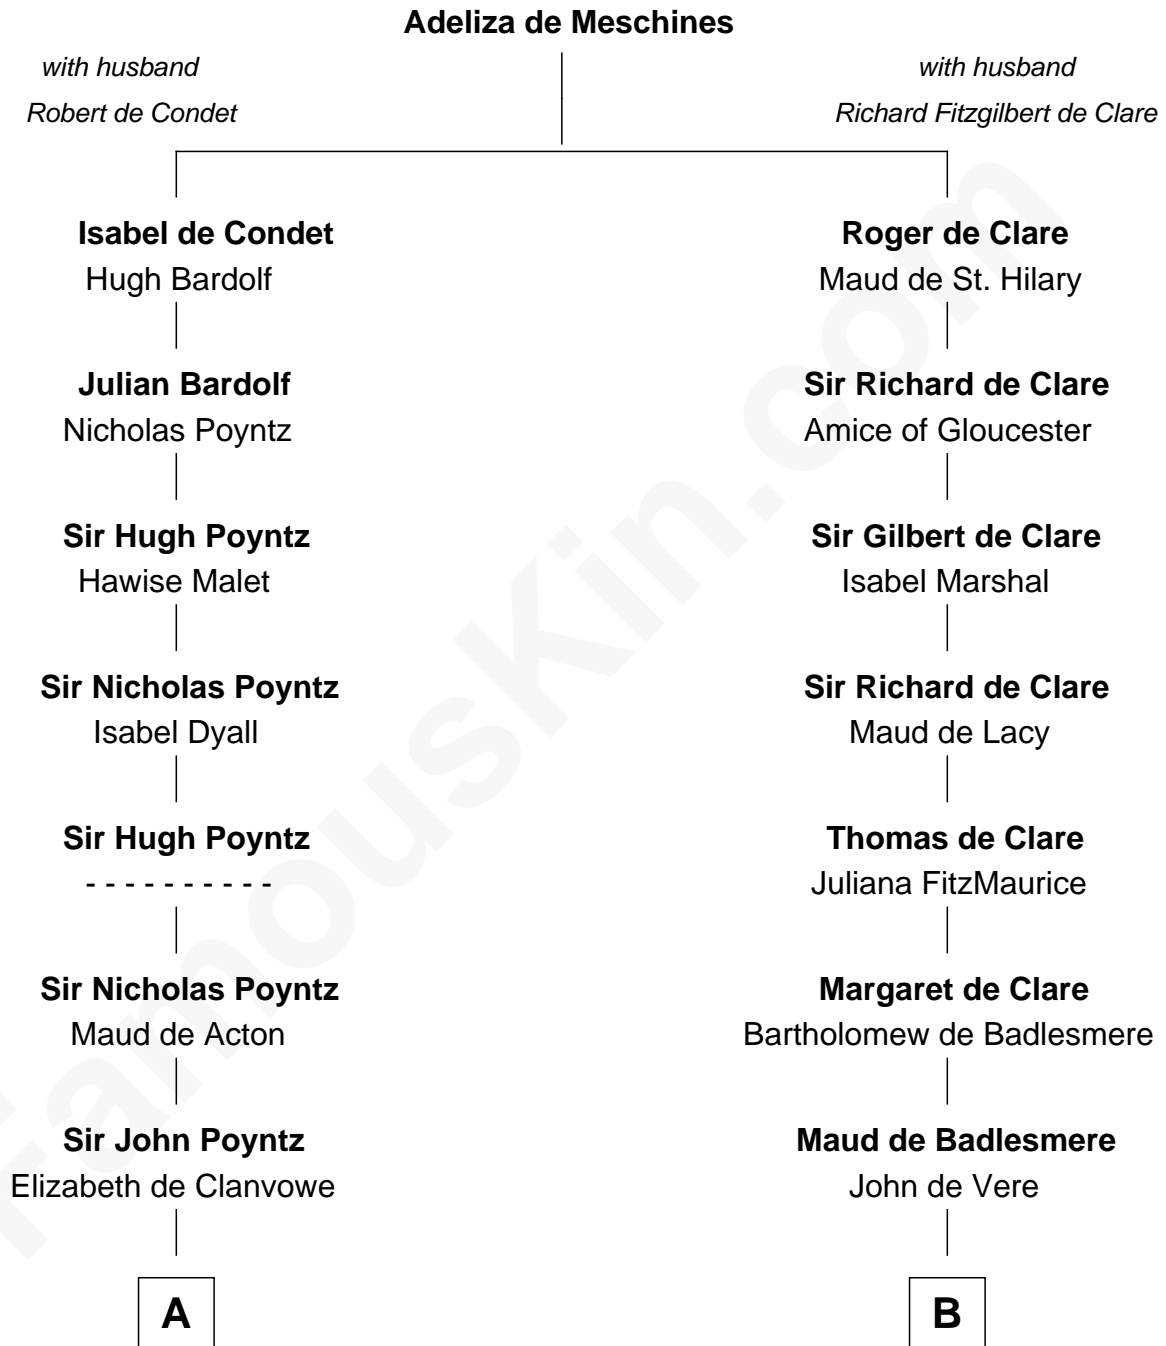

## Relationship Chart of

### Samuel Ward King

15th Governor of Rhode Island

20th cousin 1 time removed of

**Samuel Howard**

Boston Tea Party Participant

**C**

**Samuel Greene**

Mary Gorton

**Samuel Greene**  
Sarah Coggeshall

**Mercy Green**  
John Walton

**Welthian Walton**  
William Borden King

**Samuel Ward King**  
*15th Governor of Rhode Island*

**D**

**Hannah Sumner**

John Goffe

**William Goffe**  
Abigail Richardson