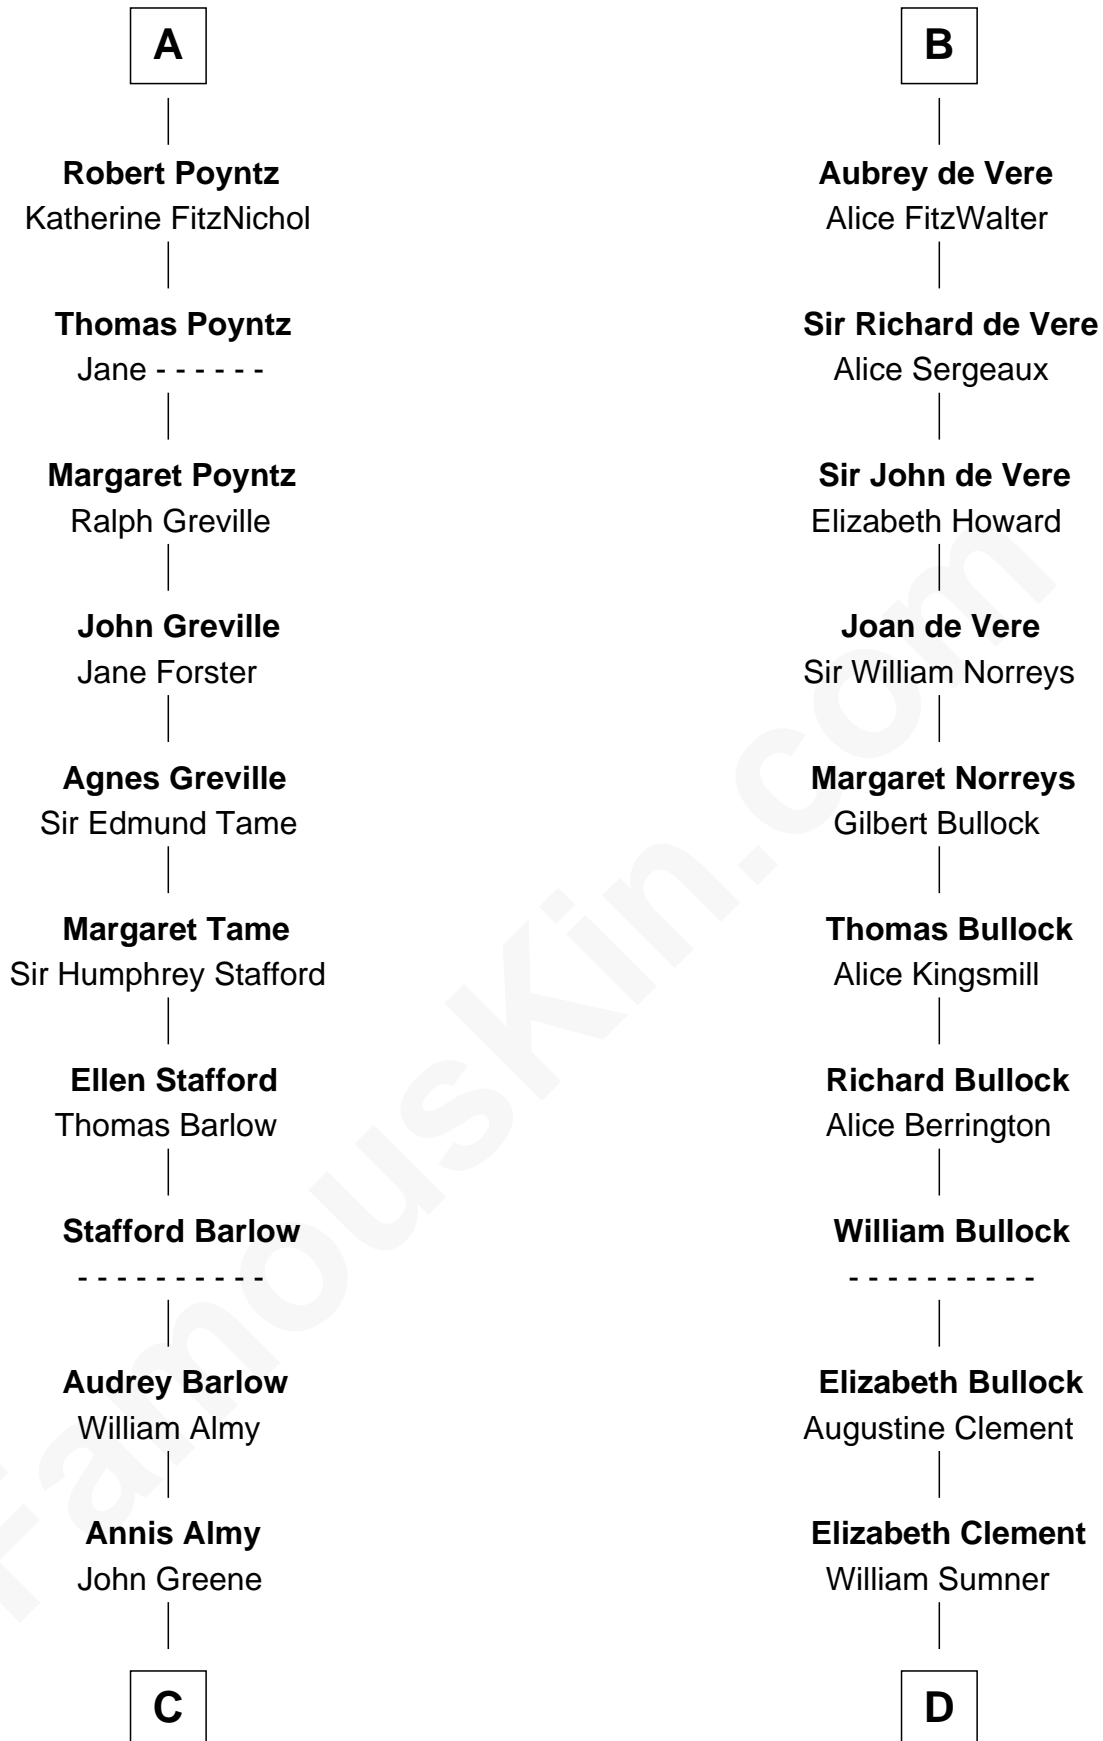

## Relationship Chart of

### Samuel Ward King

15th Governor of Rhode Island

20th cousin 1 time removed of

**Samuel Howard**

Boston Tea Party Participant

**C**

**Samuel Greene**

Mary Gorton

**Samuel Greene**  
Sarah Coggeshall

**Mercy Green**  
John Walton

**Welthian Walton**  
William Borden King

**Samuel Ward King**  
*15th Governor of Rhode Island*

**D**

**Hannah Sumner**

John Goffe

**William Goffe**  
Abigail Richardson