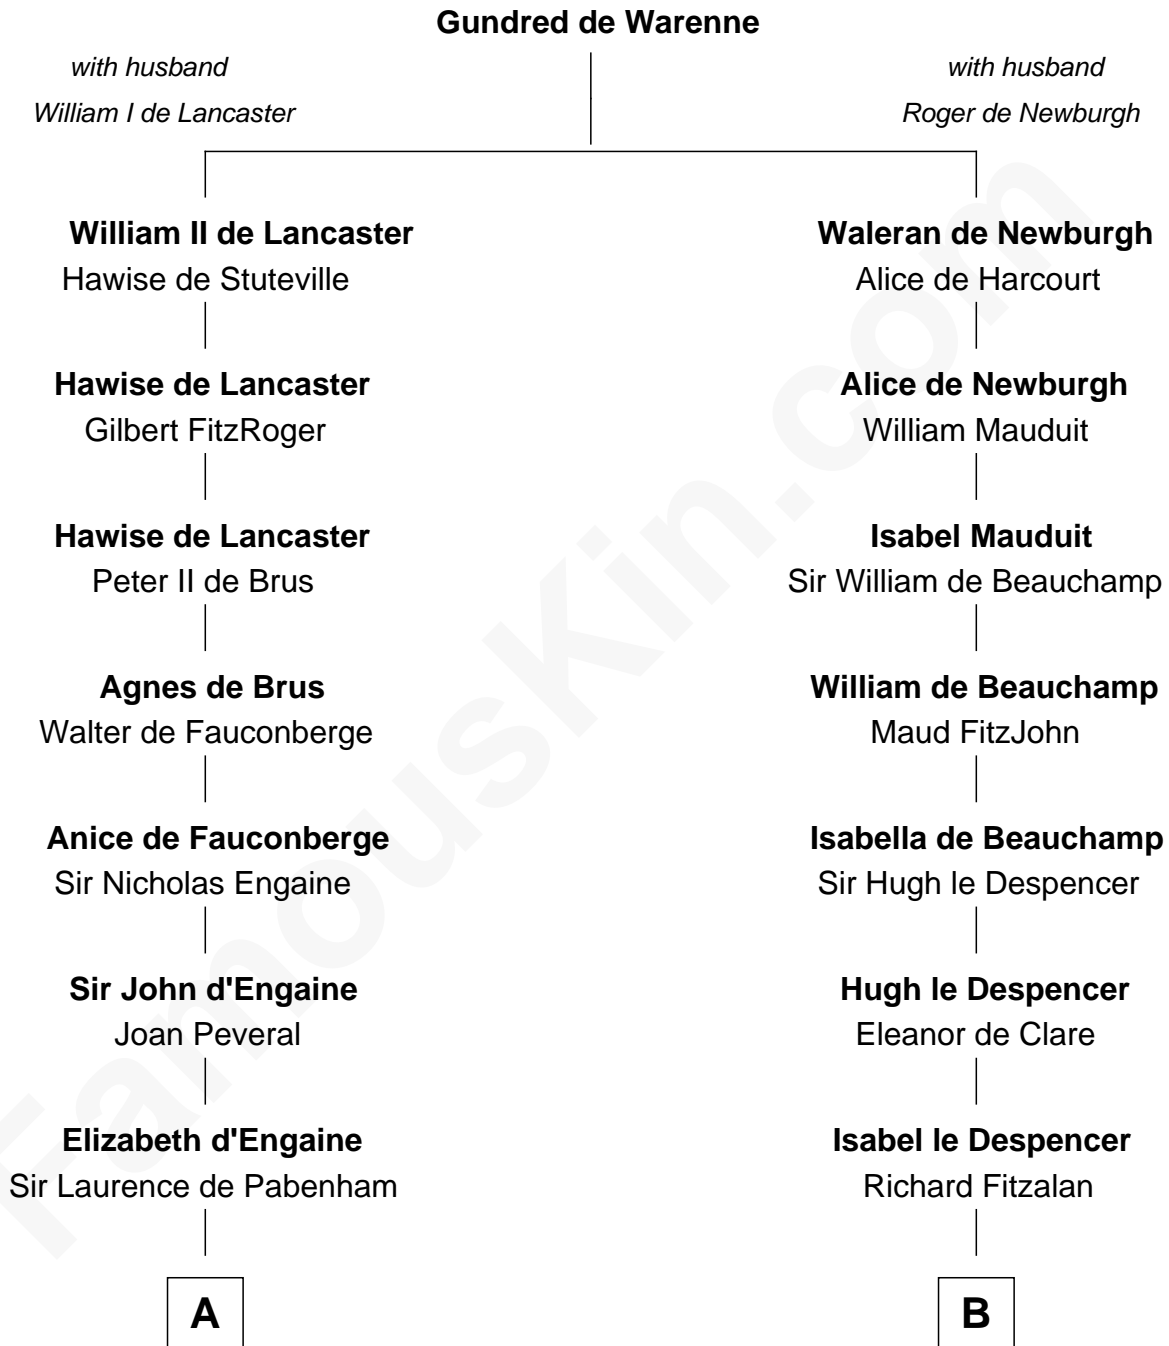

## Relationship Chart of

### Samuel Ward King

15th Governor of Rhode Island

20th cousin 1 time removed of

### Samuel Howard

Boston Tea Party Participant

**C**

**Samuel Greene**  
Sarah Coggeshall

**Mercy Green**  
John Walton

**Welthian Walton**  
William Borden King

**Samuel Ward King**  
*15th Governor of Rhode Island*