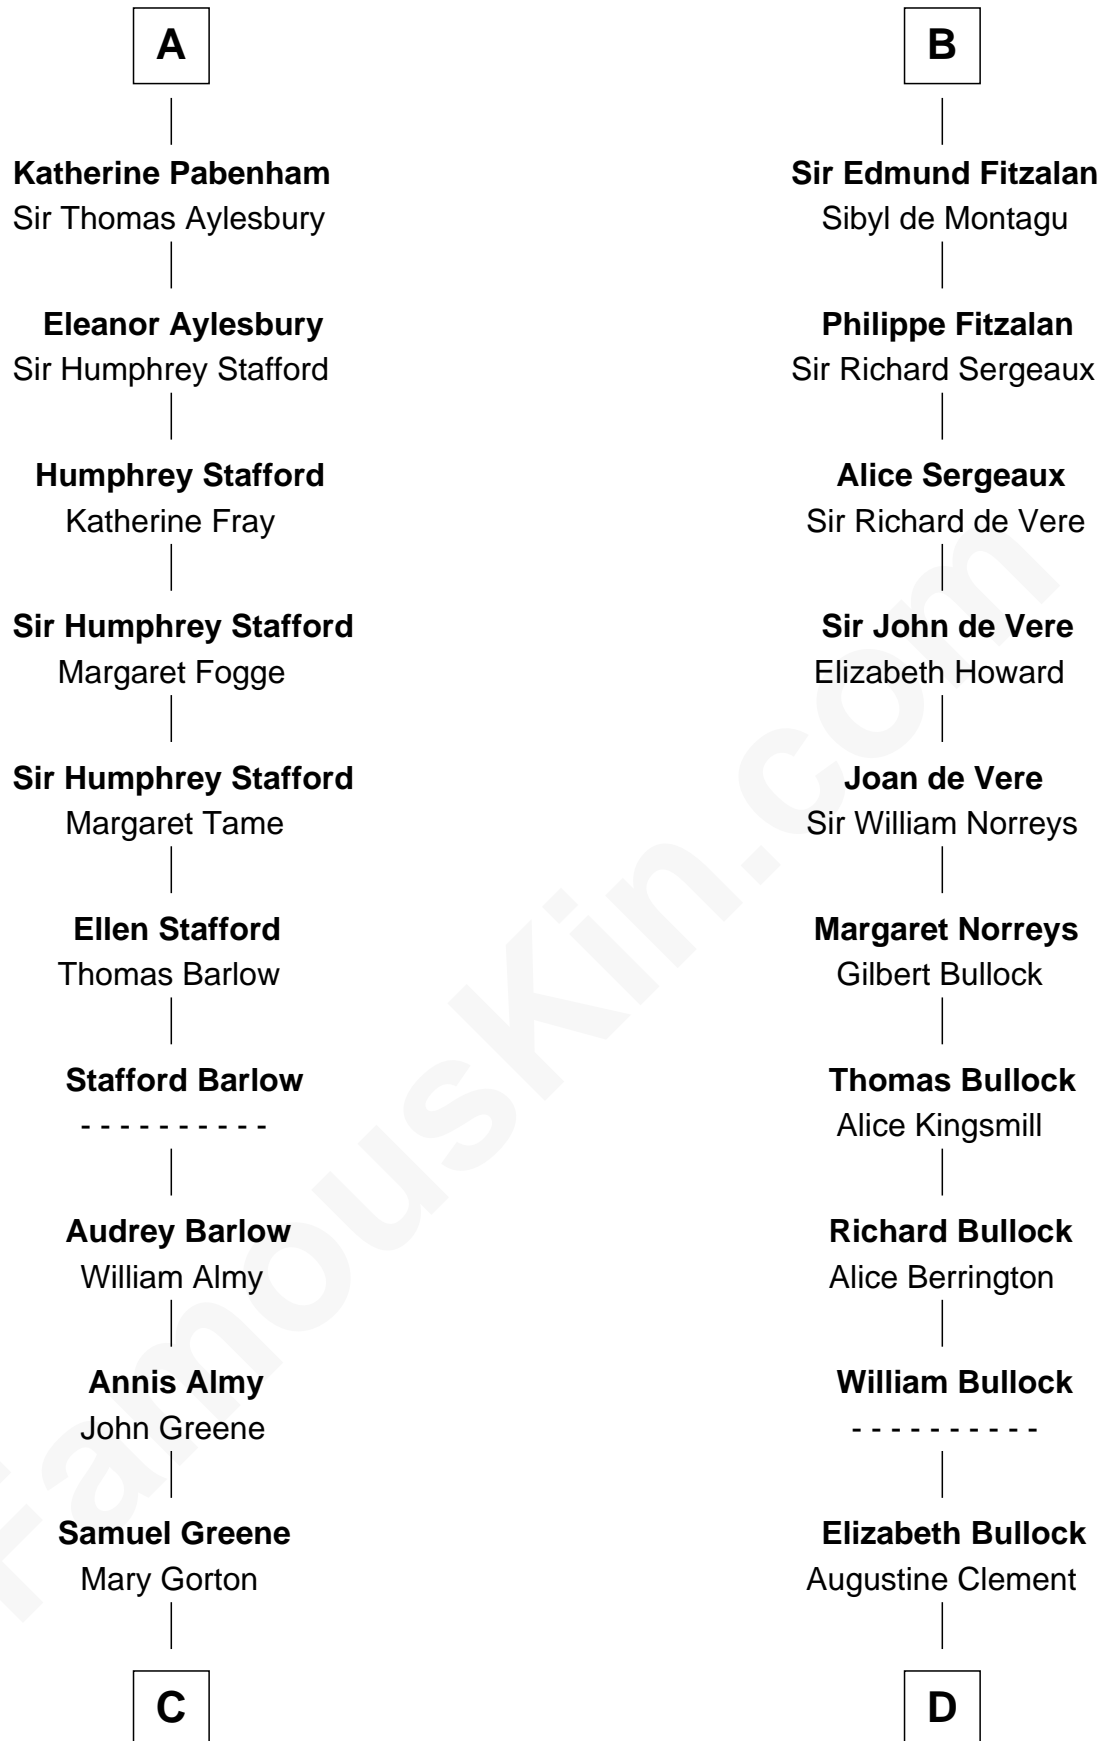

## Relationship Chart of

### Samuel Ward King

15th Governor of Rhode Island

20th cousin 1 time removed of

### Samuel Howard

Boston Tea Party Participant

**C**

**Samuel Greene**  
Sarah Coggeshall

**Mercy Green**  
John Walton

**Welthian Walton**  
William Borden King

**Samuel Ward King**  
*15th Governor of Rhode Island*