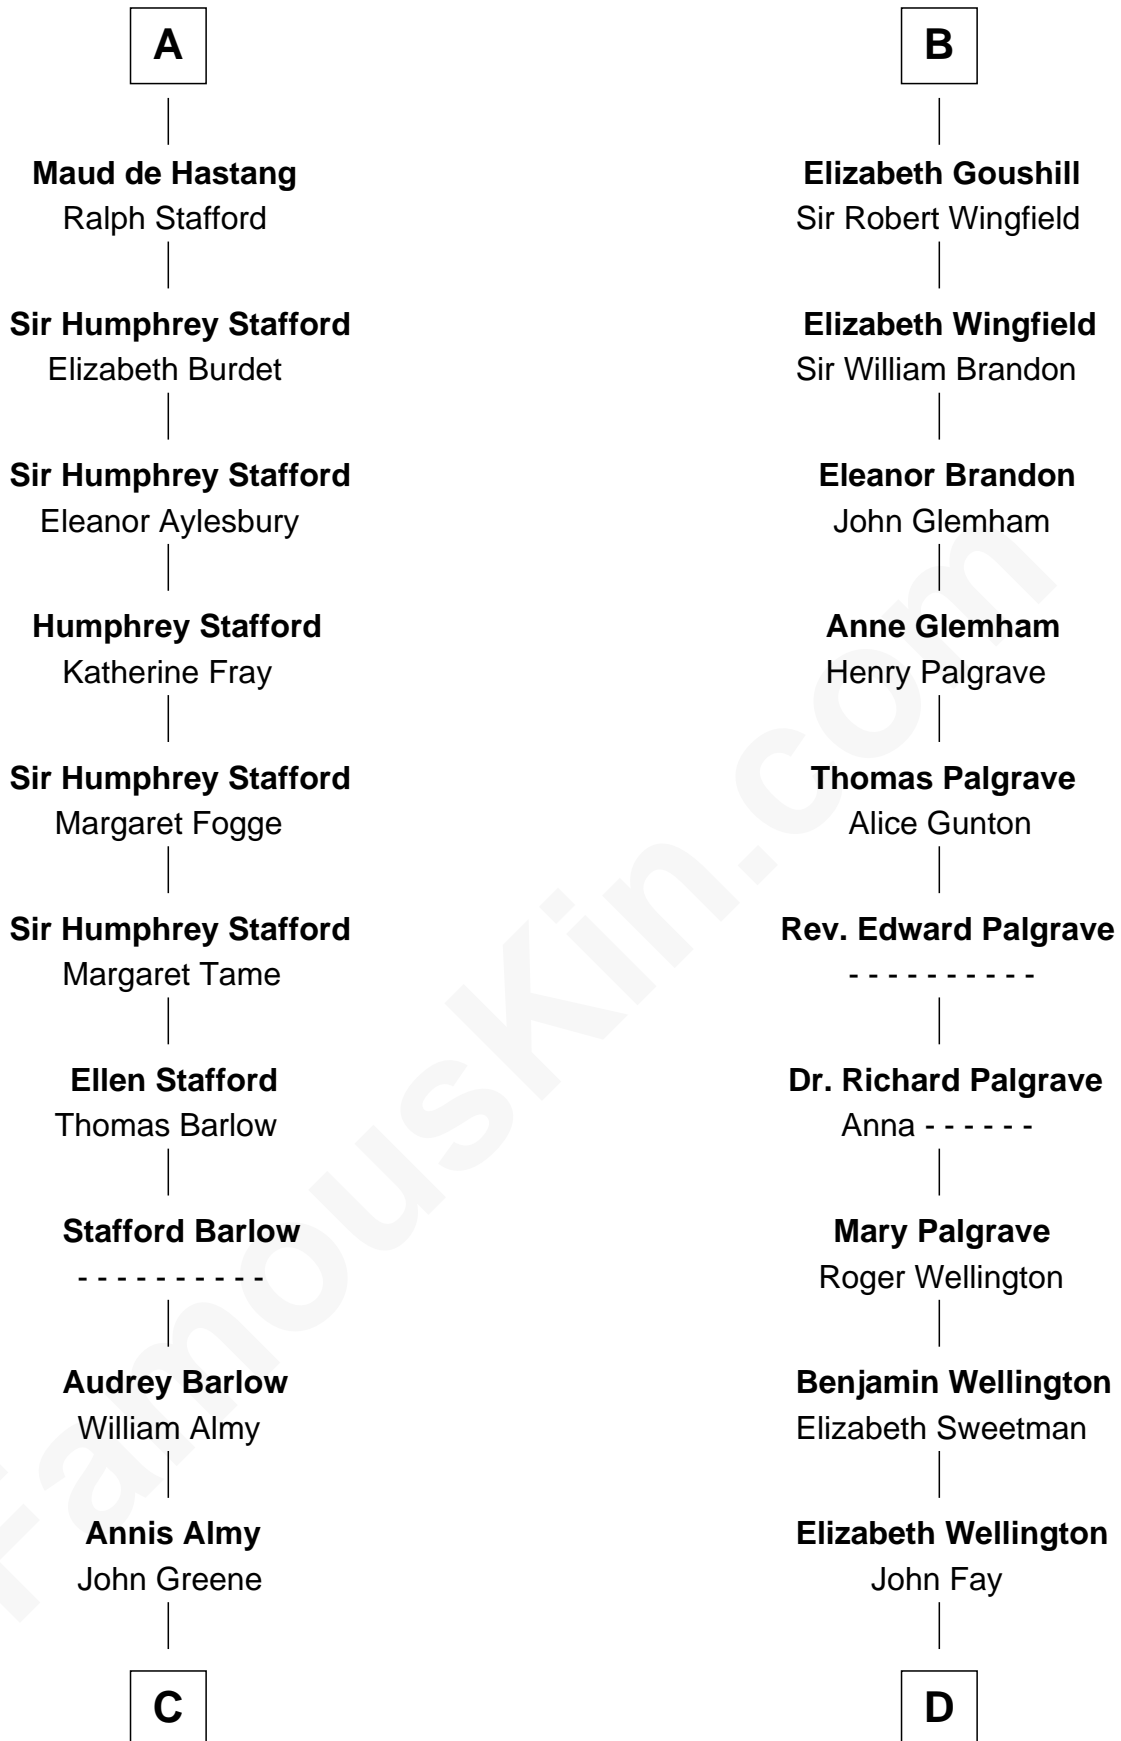

FamousKin.com

Relationship Chart of

Samuel Ward King

15th Governor of Rhode Island

19th cousin 2 times removed of

Eli Whitney

Inventor of the Cotton Gin

Henry II, King of England

not married
Ida de Tony

with wife
Eleanor of Aquitaine

Sir William Longespee
Ela of Salisbury

John, King of England
Isabelle of Angoulême

Ida Longespee
Sir William de Beauchamp

Henry III, King of England
Eleanor of Provence

Maud de St. Philibert
Sir Warin Trussell

Sir Richard Fitzalan
Elizabeth de Bohun

Maud Trussell
Sir John de Hastang

Elizabeth Fitzalan
Sir Robert Goushill

A

B

C

Samuel Greene

Mary Gorton

Samuel Greene

Sarah Coggeshall

Mercy Green

John Walton

Welthian Walton

William Borden King

Samuel Ward King