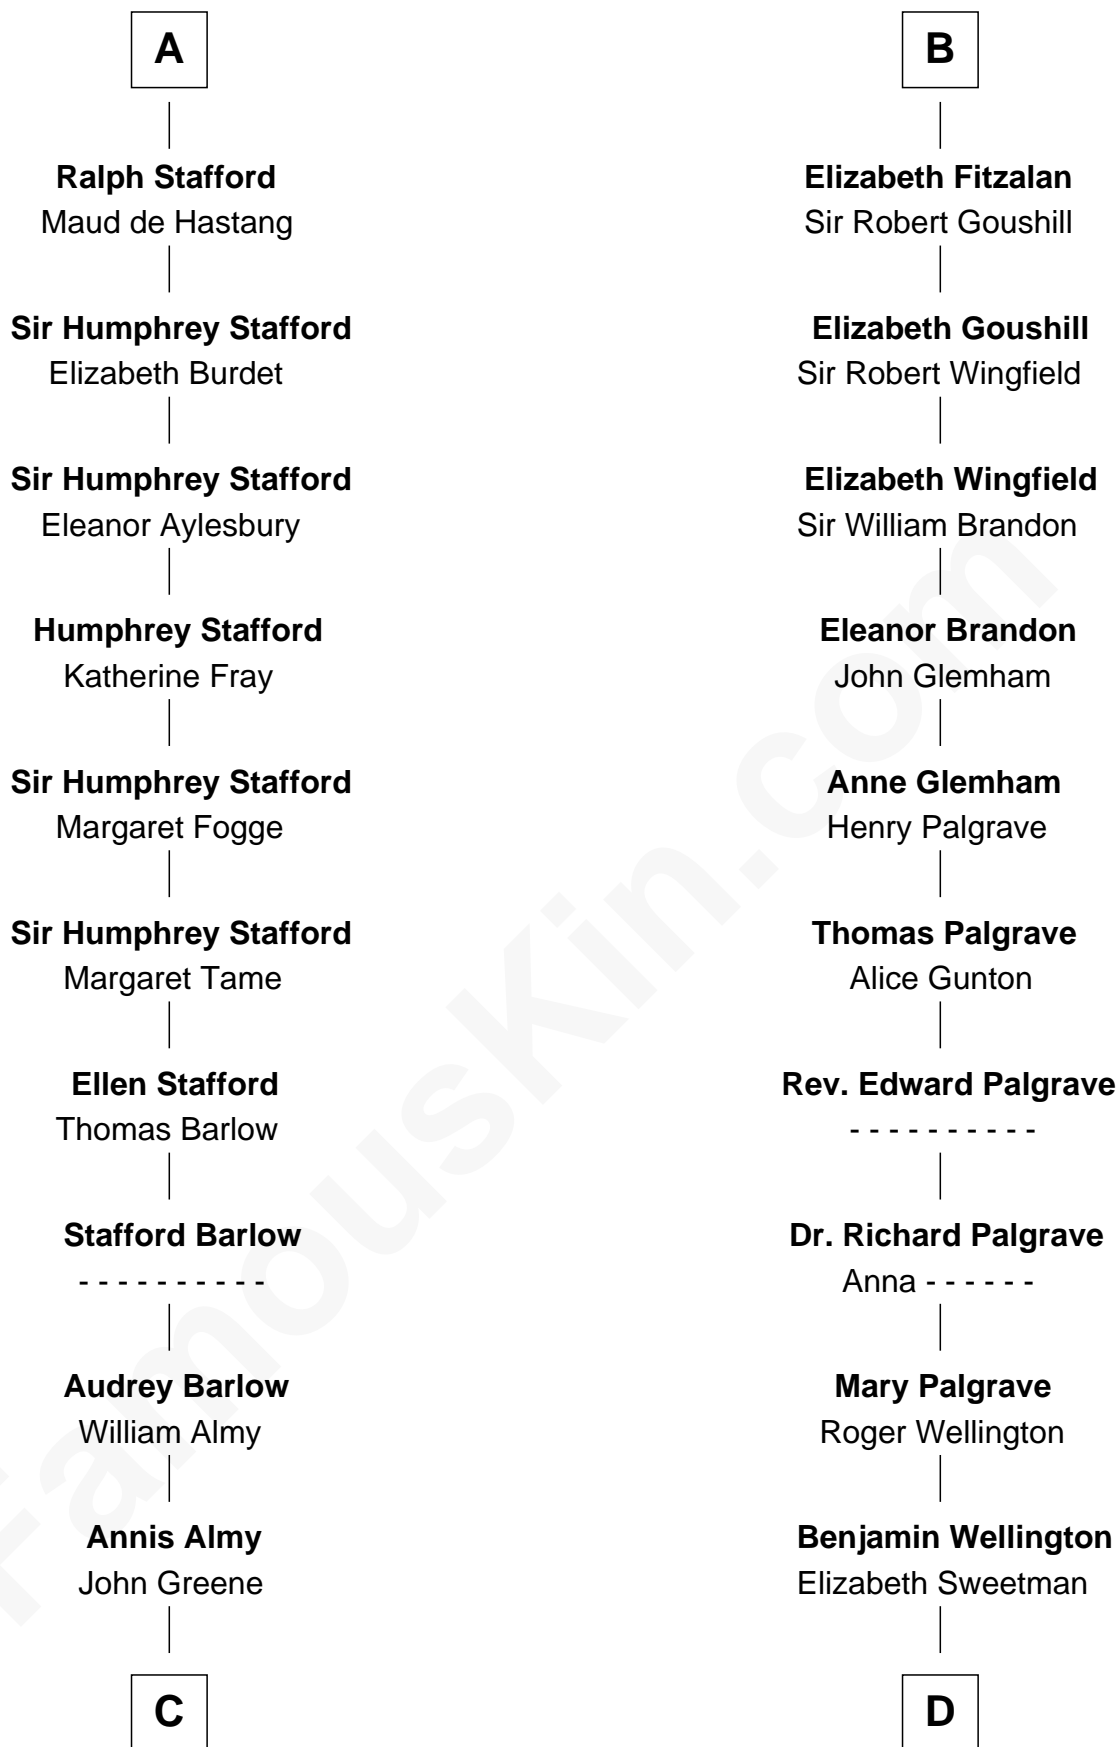

FamousKin.com

Relationship Chart of

Samuel Ward King

15th Governor of Rhode Island

20th cousin 1 time removed of

Eli Whitney

Inventor of the Cotton Gin

C

Samuel Greene

Mary Gorton

Samuel Greene
Sarah Coggeshall

Mercy Green
John Walton

Welthian Walton
William Borden King

Samuel Ward King
15th Governor of Rhode Island

D

Elizabeth Wellington

John Fay

Benjamin Fay
Martha Miles

Elizabeth Fay
Eli Whitney

Eli Whitney
Inventor of the Cotton Gin

FamousKin.com