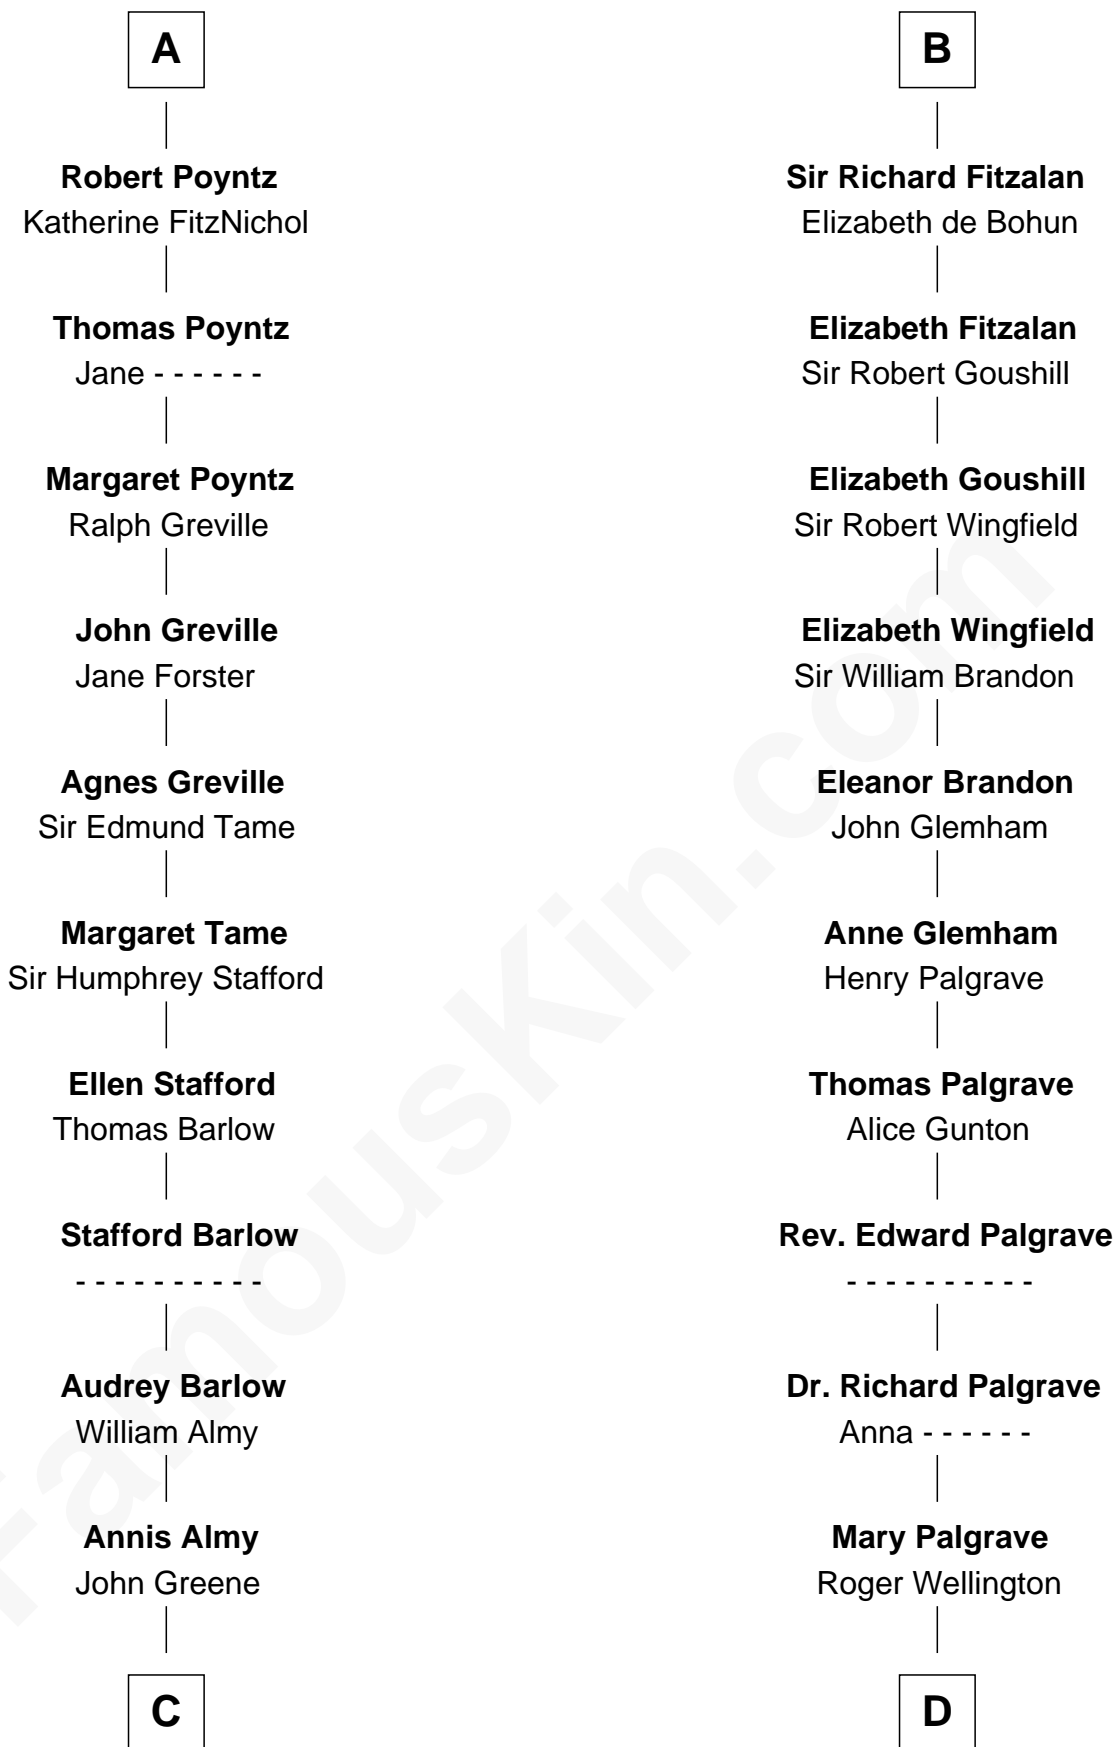

FamousKin.com Relationship Chart of

Samuel Ward King

15th Governor of Rhode Island

21st cousin of

Eli Whitney

Inventor of the Cotton Gin

Adeliza de Meschines

C

Samuel Greene

Mary Gorton

Samuel Greene

Sarah Coggeshall

Mercy Green

John Walton

Welthian Walton

William Borden King

Samuel Ward King

15th Governor of Rhode Island

D

Benjamin Wellington

Elizabeth Sweetman

Elizabeth Wellington

John Fay

Benjamin Fay