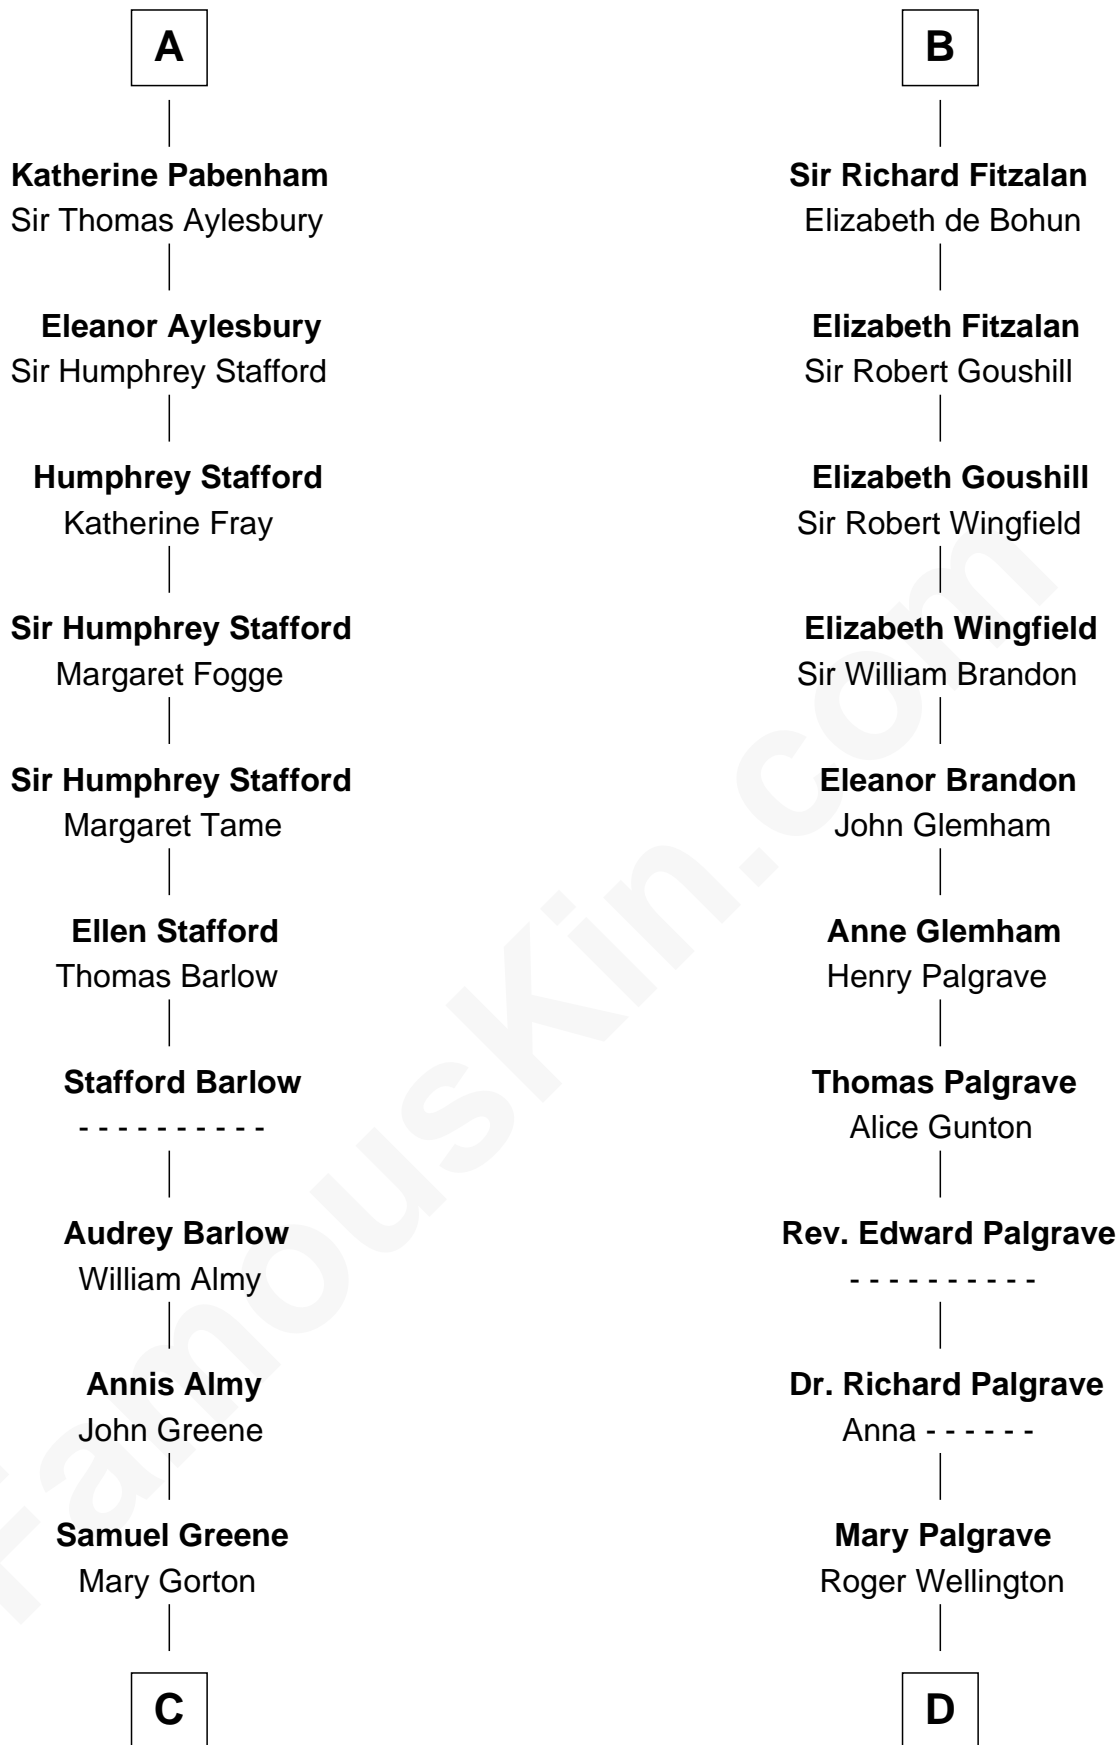

FamousKin.com

Relationship Chart of

Samuel Ward King

15th Governor of Rhode Island

20th cousin 1 time removed of

Eli Whitney

Inventor of the Cotton Gin

C

Samuel Greene
Sarah Coggeshall

Mercy Green
John Walton

Welthian Walton
William Borden King

Samuel Ward King
15th Governor of Rhode Island

D

Benjamin Wellington
Elizabeth Sweetman

Elizabeth Wellington
John Fay

Benjamin Fay
Martha Miles

Elizabeth Fay
Eli Whitney

Eli Whitney
Inventor of the Cotton Gin