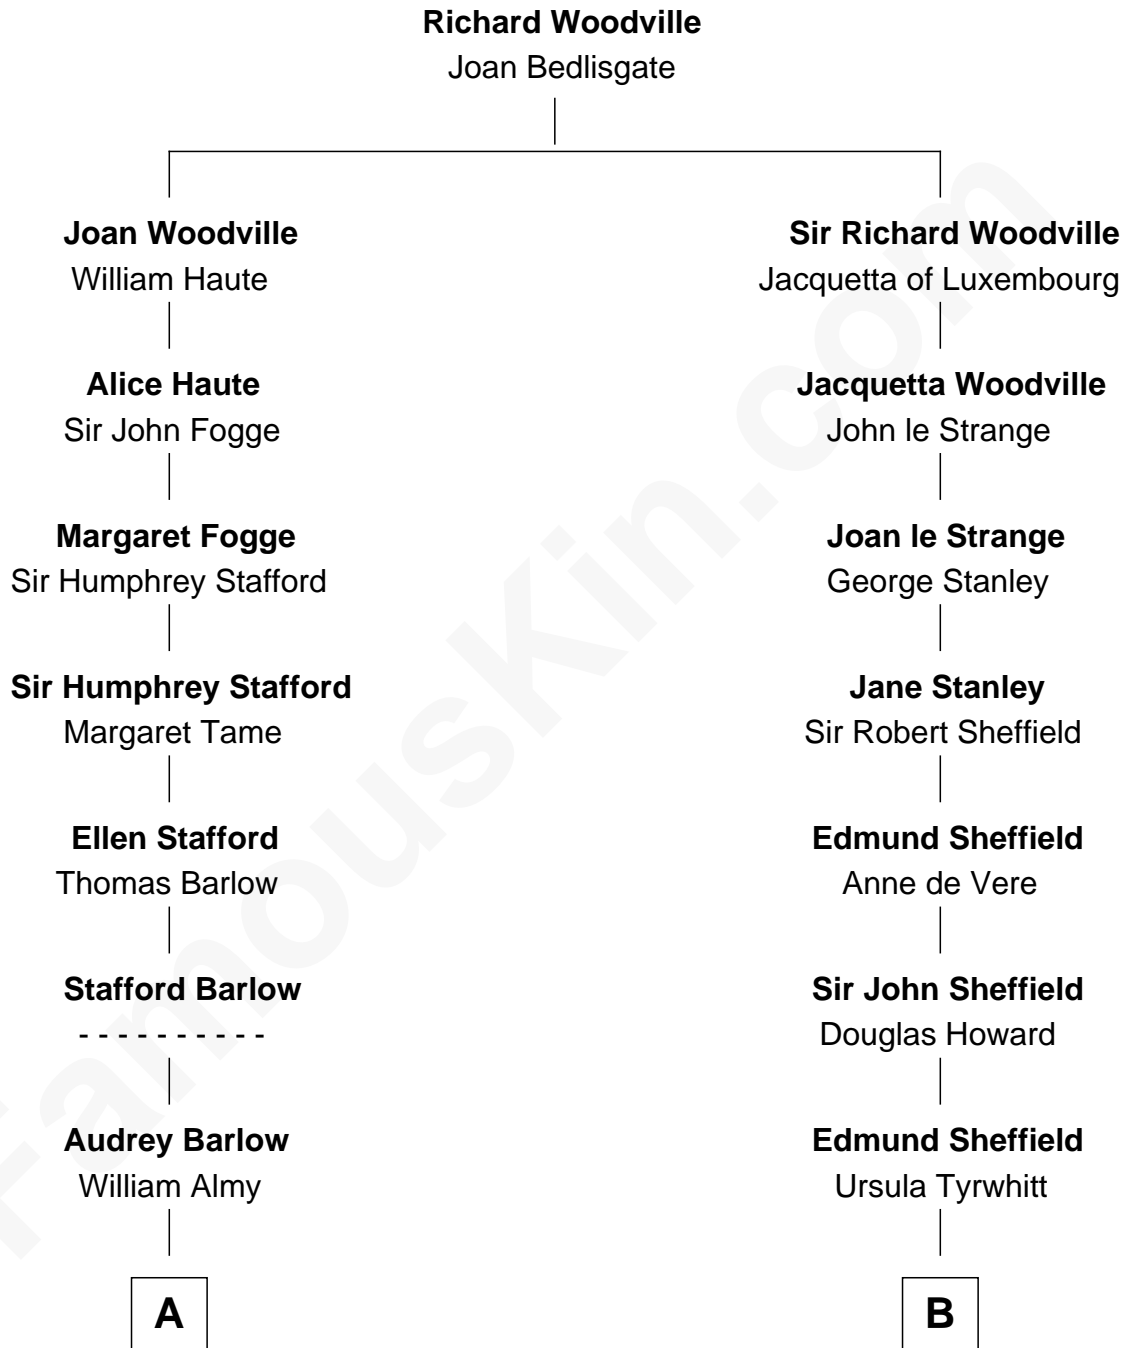

FamousKin.com

Relationship Chart of

Samuel Ward King

15th Governor of Rhode Island

12th cousin 6 times removed of

Cara Delevingne

Fashion Model and Movie Actress

C

Pandora Anne Stevens
Charles Hamar Delevingne

Cara Delevingne
Model and Actress

FamousKin.com