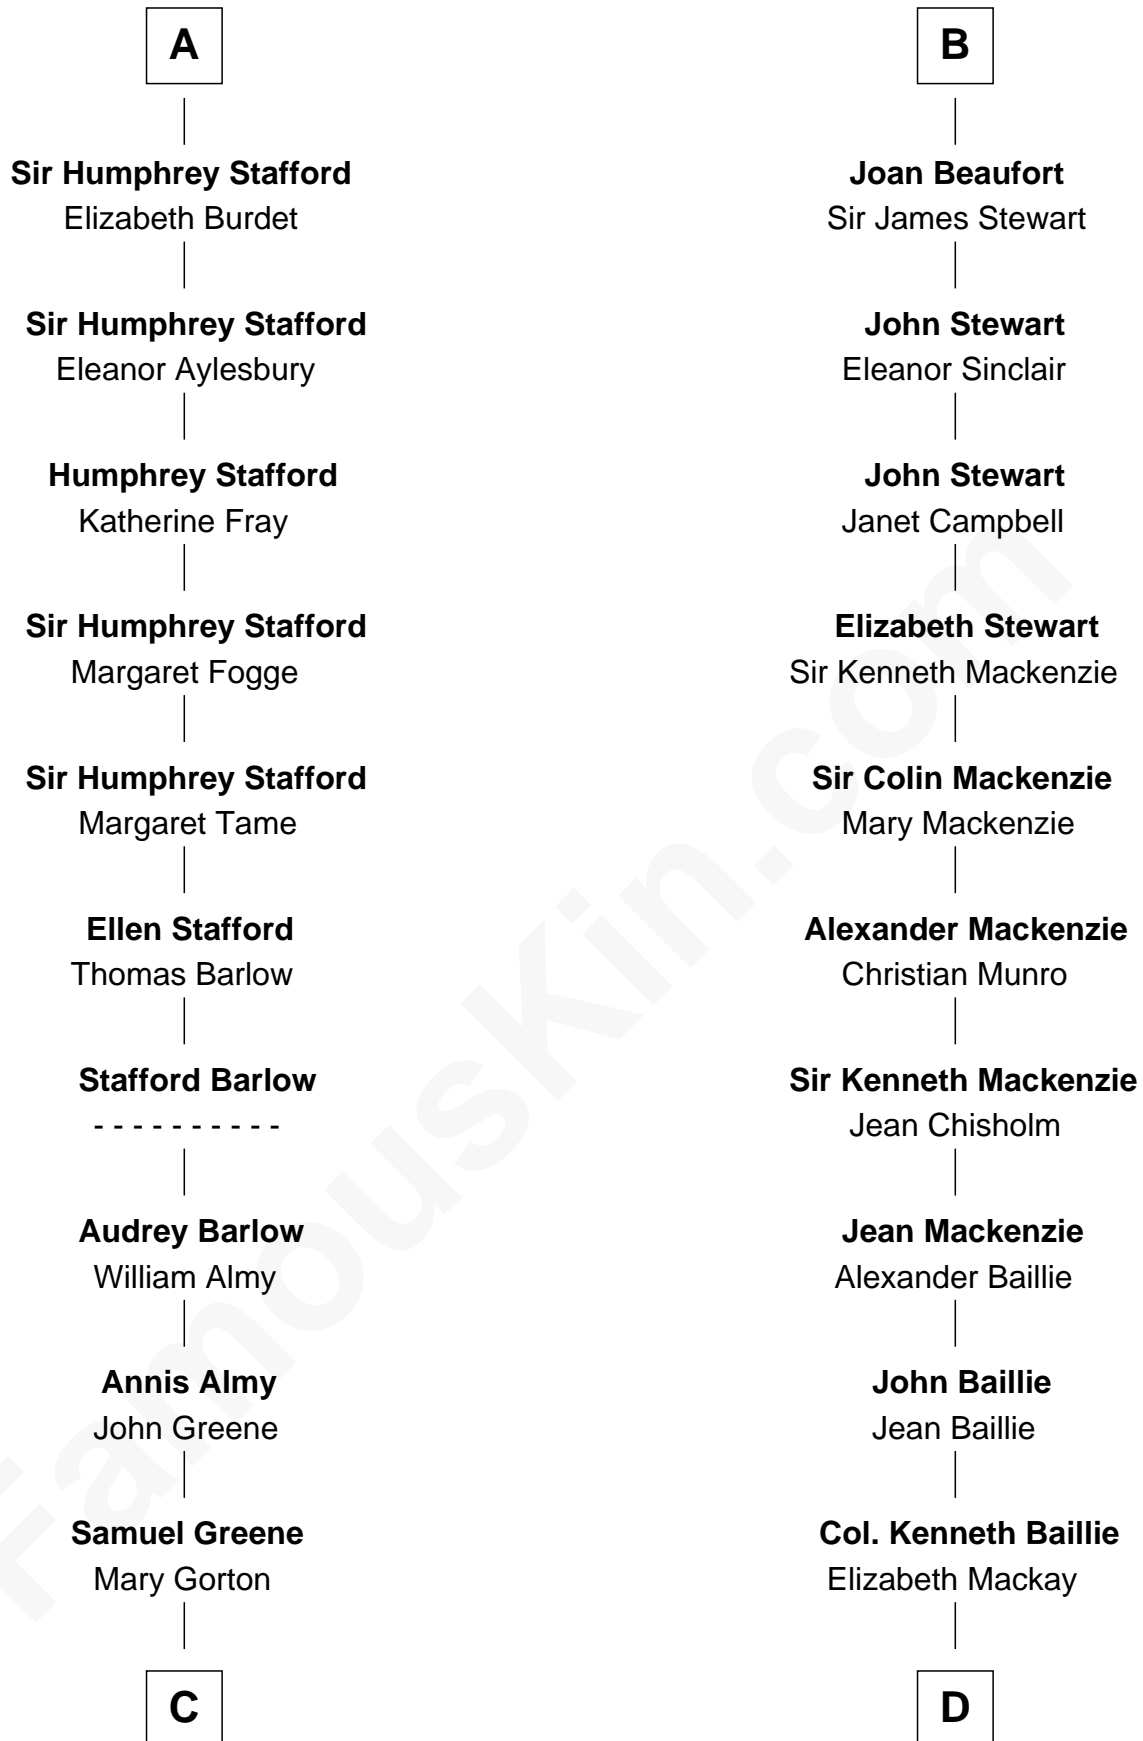

FamousKin.com
Relationship Chart of
Samuel Ward King

15th Governor of Rhode Island

20th cousin 1 time removed of

Theodore Roosevelt

26th U.S. President

Sir William Longespee

Ela of Salisbury

C

Samuel Greene
Sarah Coggeshall

Mercy Green
John Walton

Welthian Walton
William Borden King

Samuel Ward King
15th Governor of Rhode Island

D

Ann Elizabeth Baillie
Dr. John Irvine

Anne Irvine
James Bulloch

James Stephens Bulloch
Martha Stewart

Martha Bulloch
Theodore Roosevelt

Theodore Roosevelt
26th U.S. President