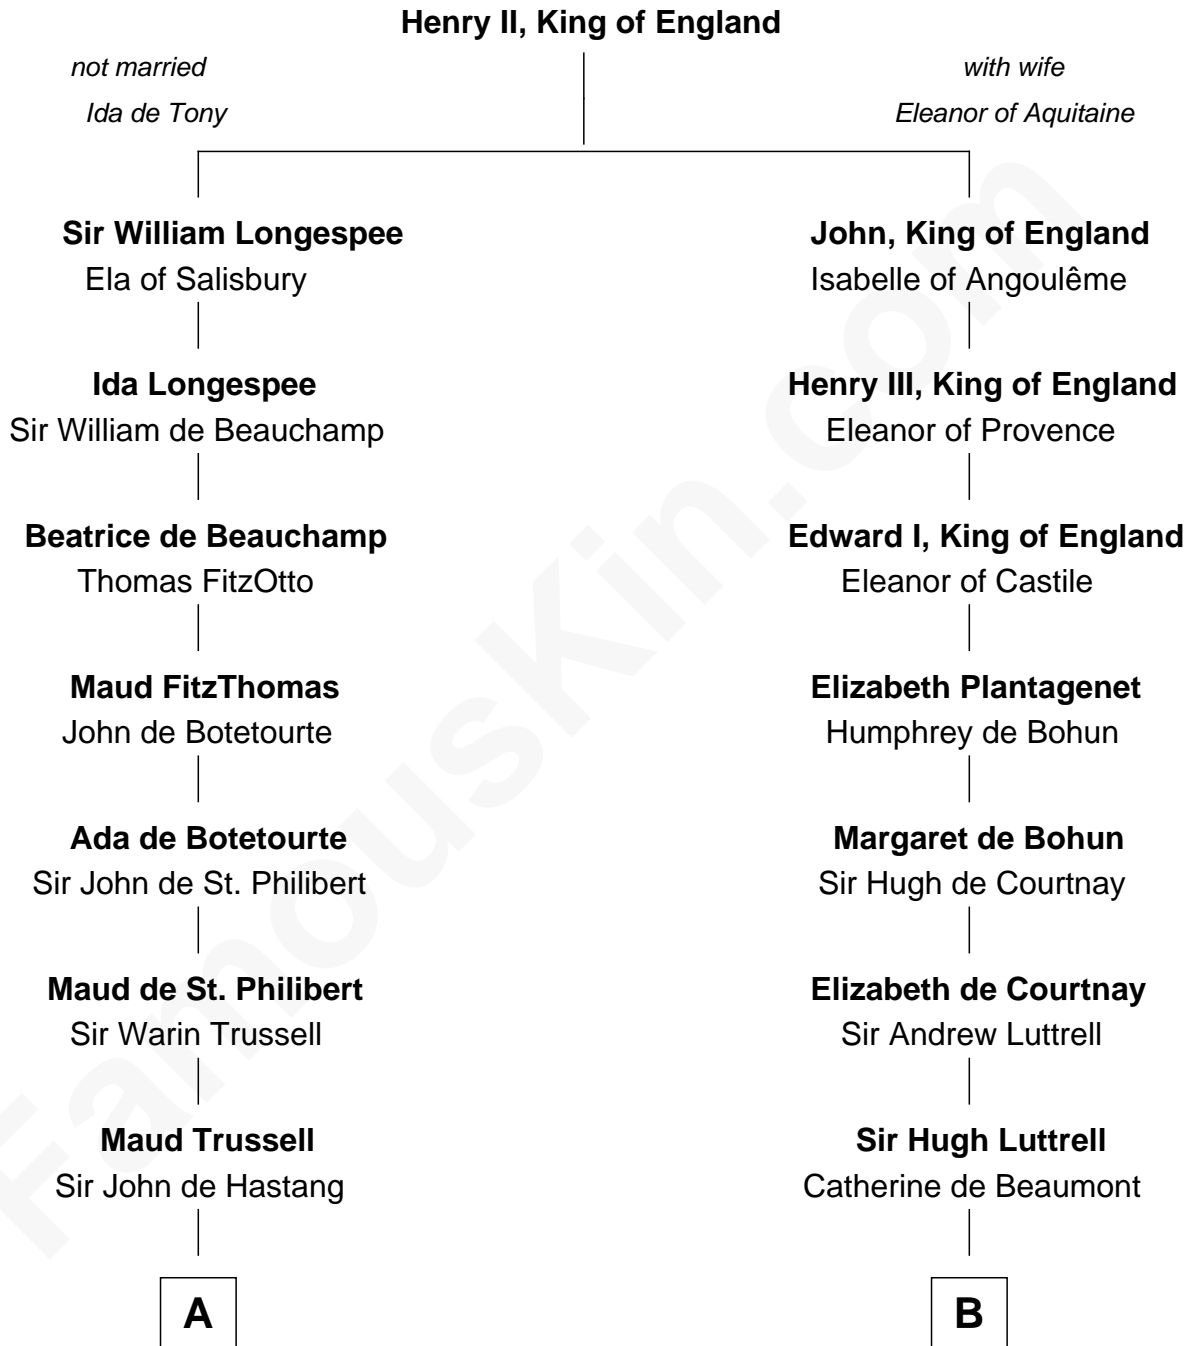

FamousKin.com

Relationship Chart of Samuel Ward King

15th Governor of Rhode Island

17th cousin 4 times removed of

Carter Braxton

Signer of the Declaration of Independence

C

—
Samuel Greene

Mary Gorton

—
Samuel Greene
Sarah Coggeshall

—
Mercy Green
John Walton

—
Welthian Walton
William Borden King

—
Samuel Ward King
15th Governor of Rhode Island

FamousKin.com