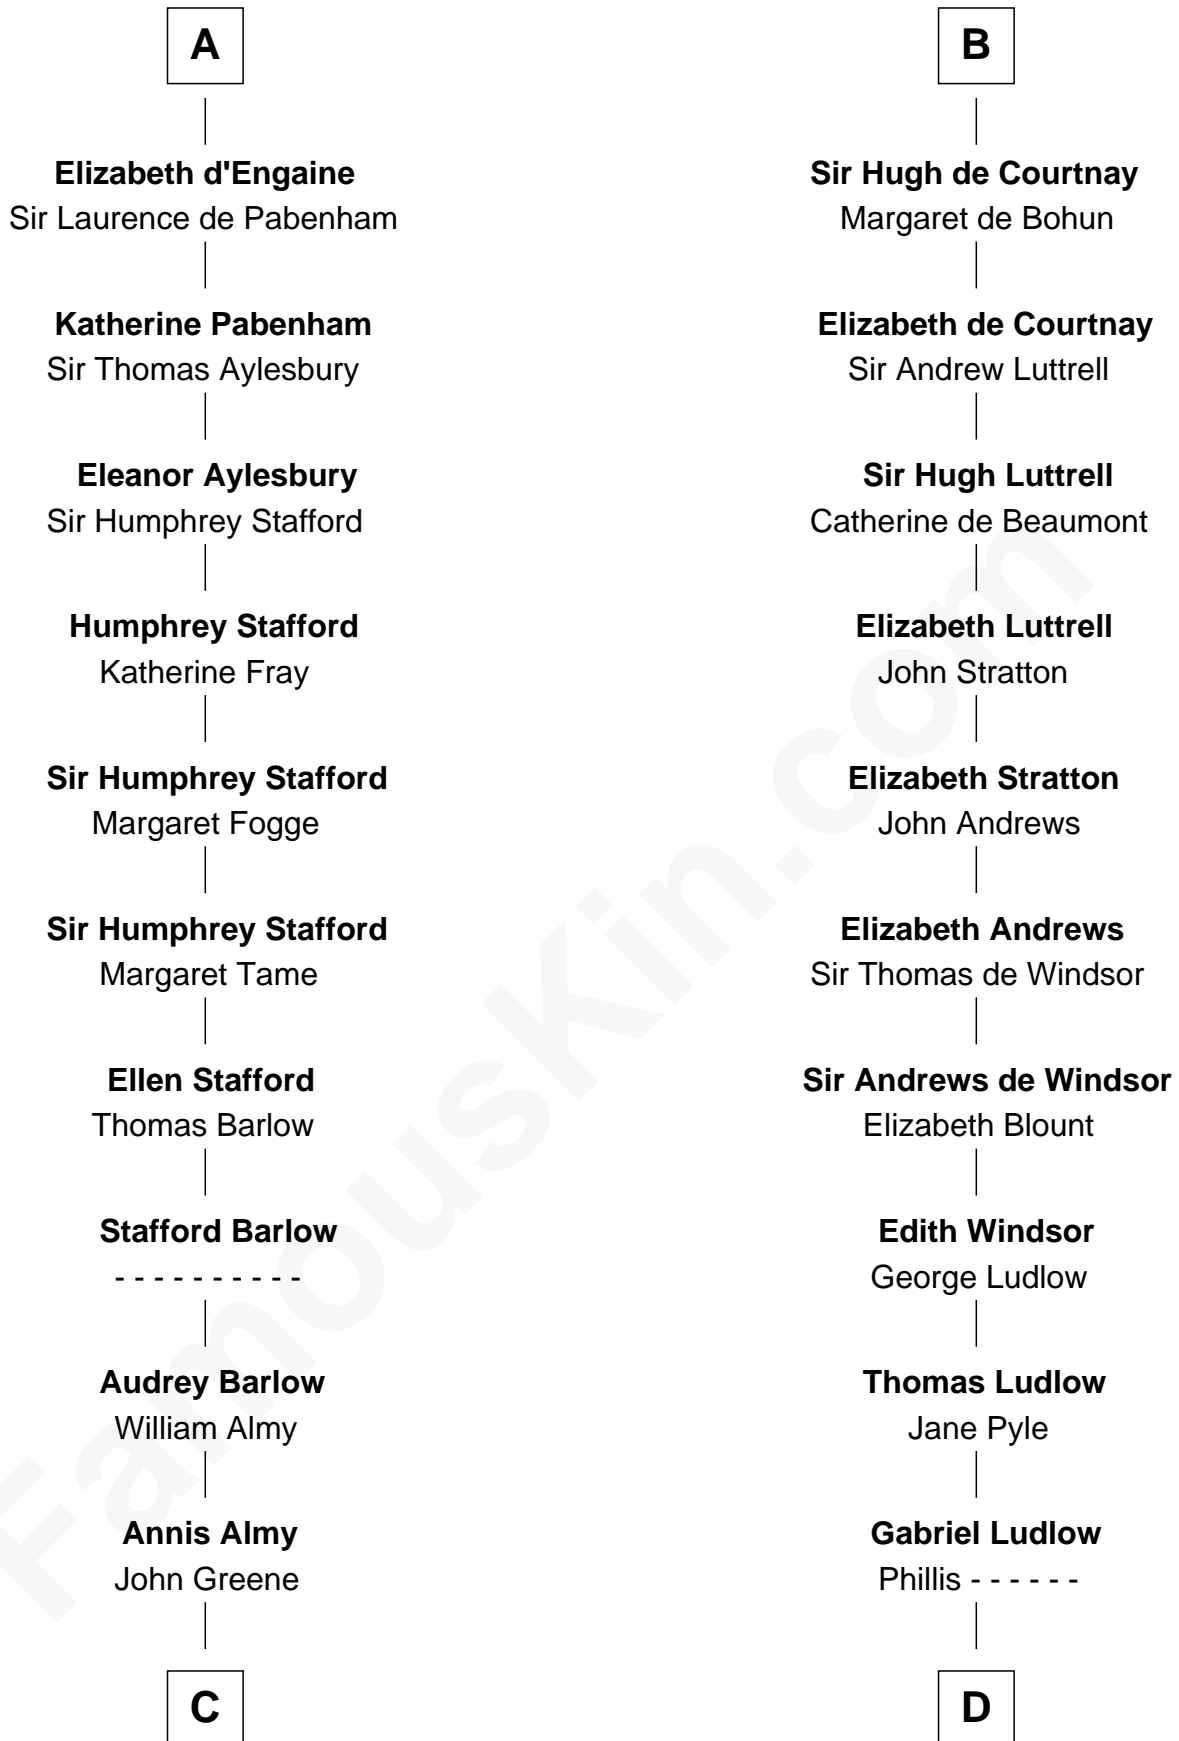

FamousKin.com

Relationship Chart of

Samuel Ward King

15th Governor of Rhode Island

20th cousin 1 time removed of

Carter Braxton

Signer of the Declaration of Independence

C

Samuel Greene

Mary Gorton

Samuel Greene
Sarah Coggeshall

Mercy Green
John Walton

Welthian Walton
William Borden King

Samuel Ward King
15th Governor of Rhode Island

D

Sarah Ludlow
Col. John Carter

Col. Robert Carter
Elizabeth Landon

Mary Carter
George Braxton

Carter Braxton
Signer of Declaration of Independence

FamousKin.com