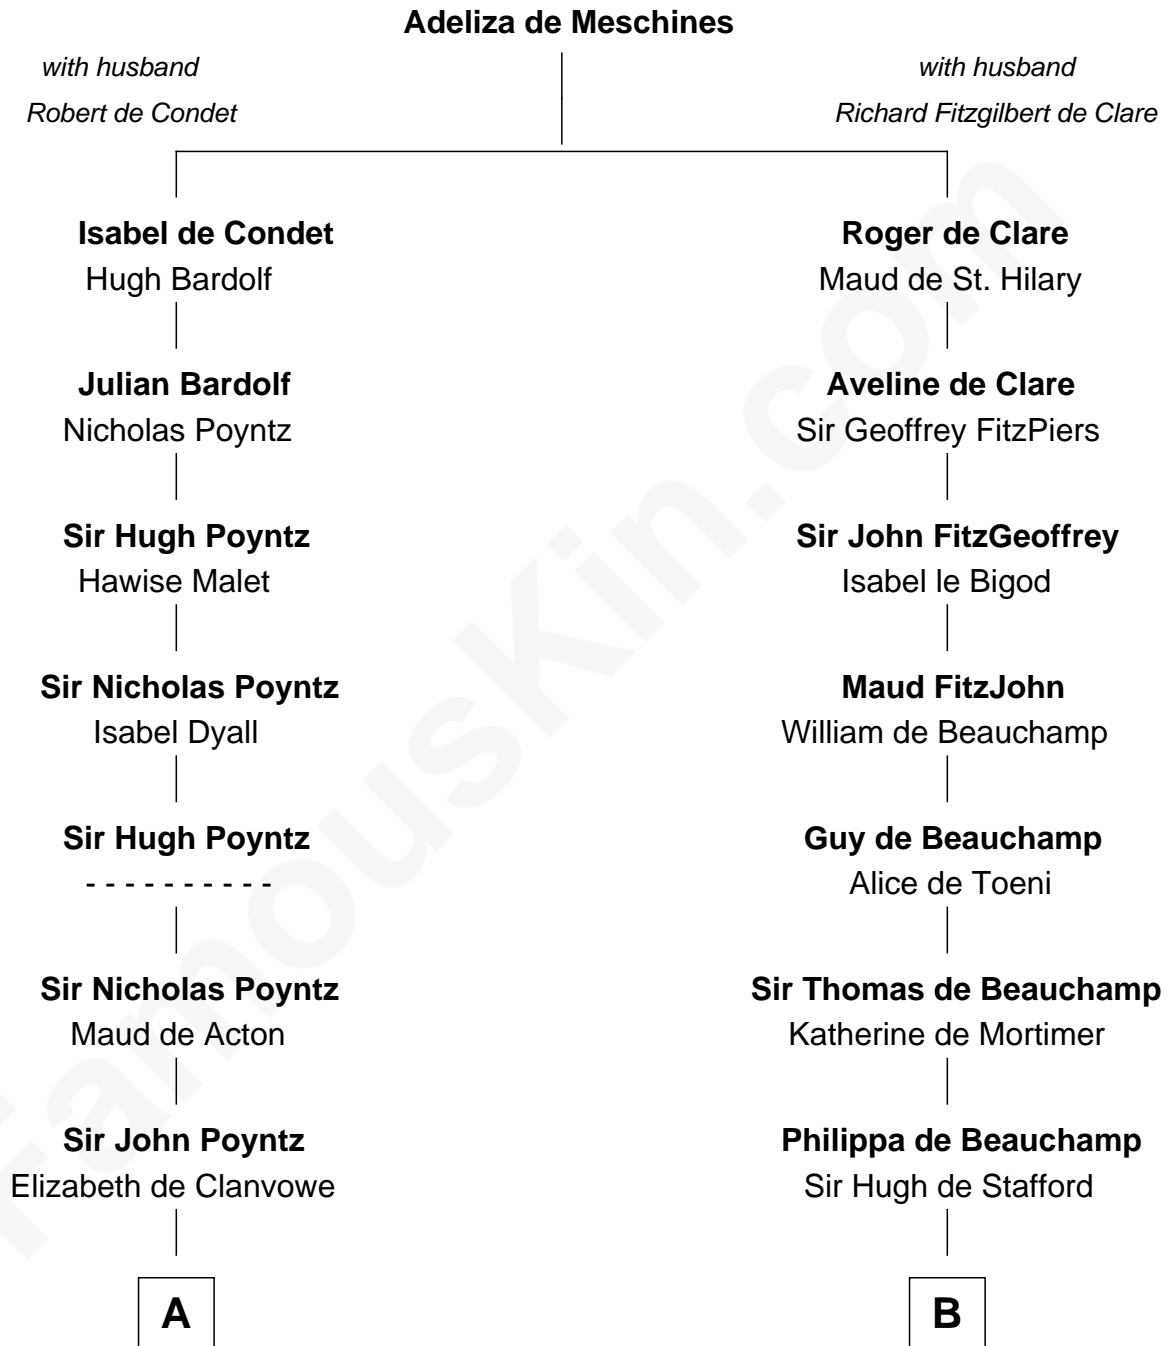

## Relationship Chart of

### Samuel Ward King

15th Governor of Rhode Island

19th cousin 2 times removed of

**James Madison**

4th U.S. President

**C**

**Samuel Greene**

Mary Gorton

**Samuel Greene**  
Sarah Coggeshall

**Mercy Green**  
John Walton

**Welthian Walton**  
William Borden King

**Samuel Ward King**  
*15th Governor of Rhode Island*

**D**

**Rebecca Catlett**

Francis Conway

**Eleanor Rose Conway**  
James Madison

**James Madison**  
*4th U.S. President*

FamousKin.com