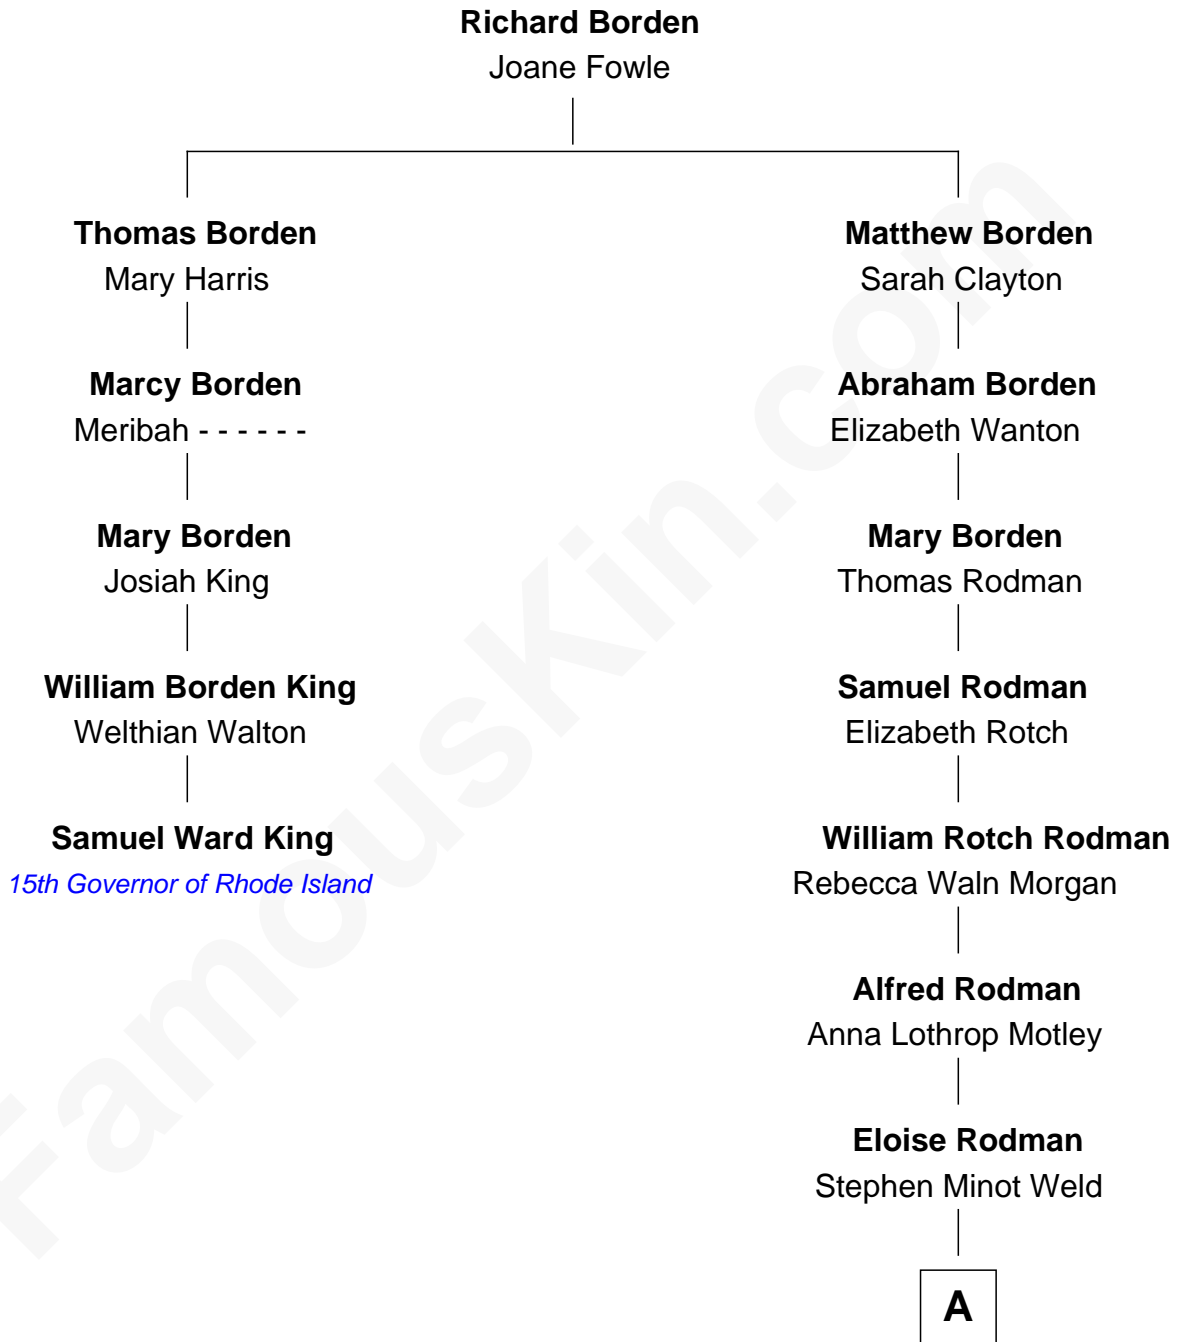

FamousKin.com

Relationship Chart of

Samuel Ward King

15th Governor of Rhode Island

4th cousin 5 times removed of

Tuesday Weld

TV and Movie Actress

A

Edward Motley Weld

Sarah Lothrop King

Lothrop Motley Weld

Yosene Balfour Ker

Tuesday Weld

TV and Movie Actress

FamousKin.com