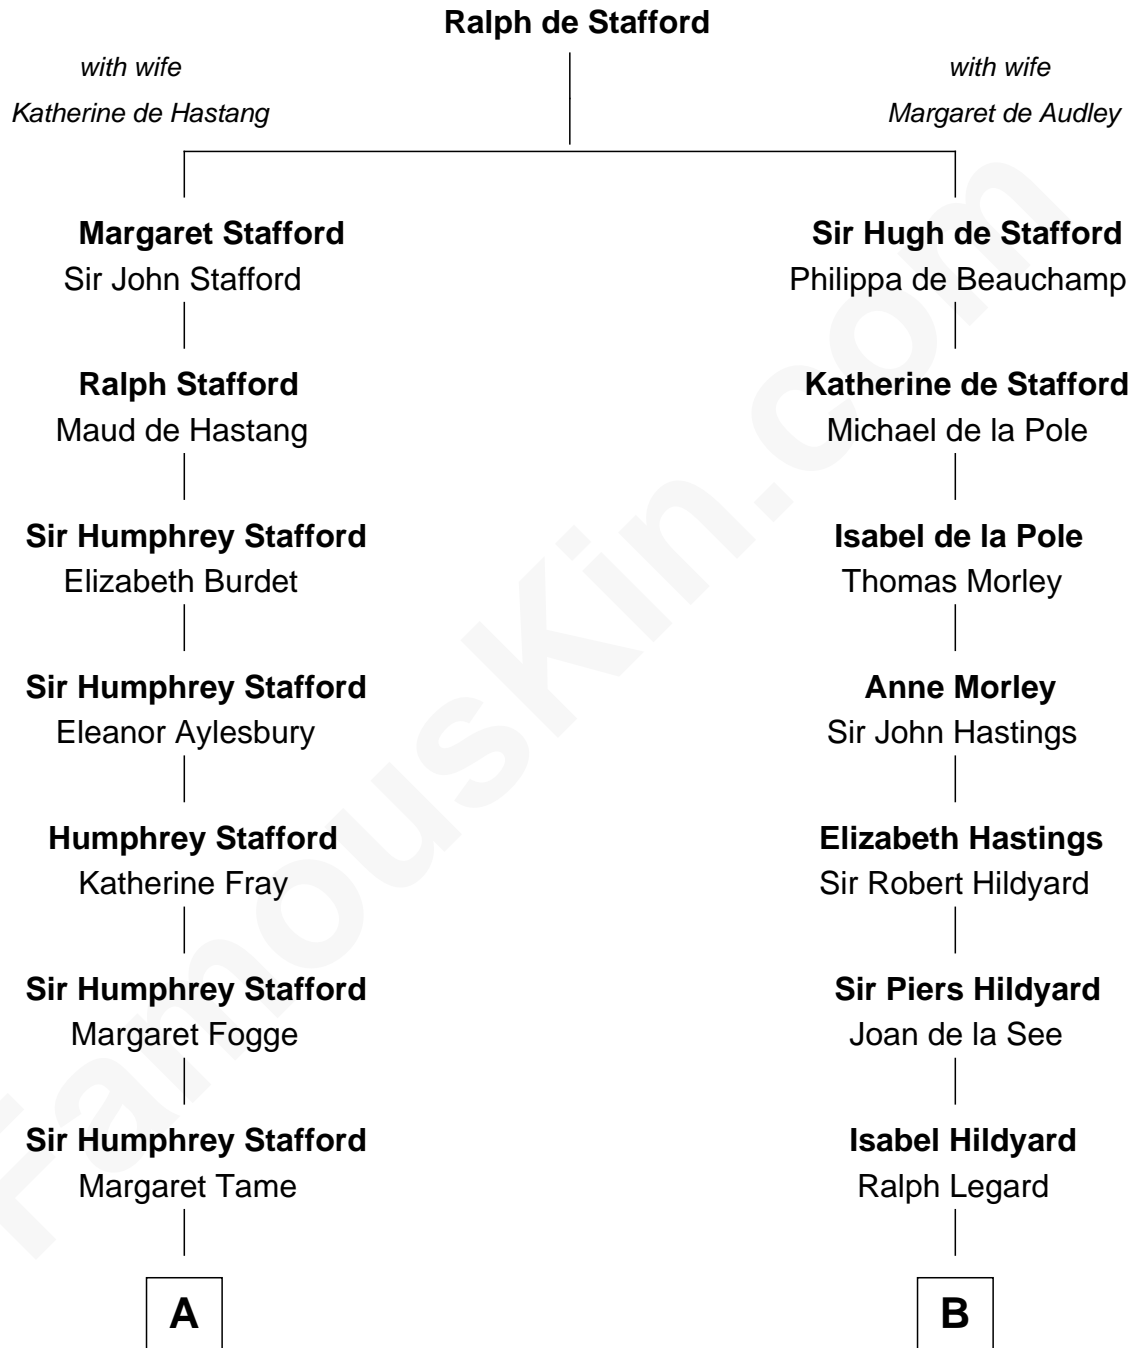

FamousKin.com

Relationship Chart of

Samuel Ward King

15th Governor of Rhode Island

15th cousin 5 times removed of

Tuesday Weld

TV and Movie Actress

C

Stephen Minot Weld

Eloise Rodman

Edward Motley Weld

Sarah Lothrop King

Lothrop Motley Weld

Yosene Balfour Ker

Tuesday Weld

TV and Movie Actress