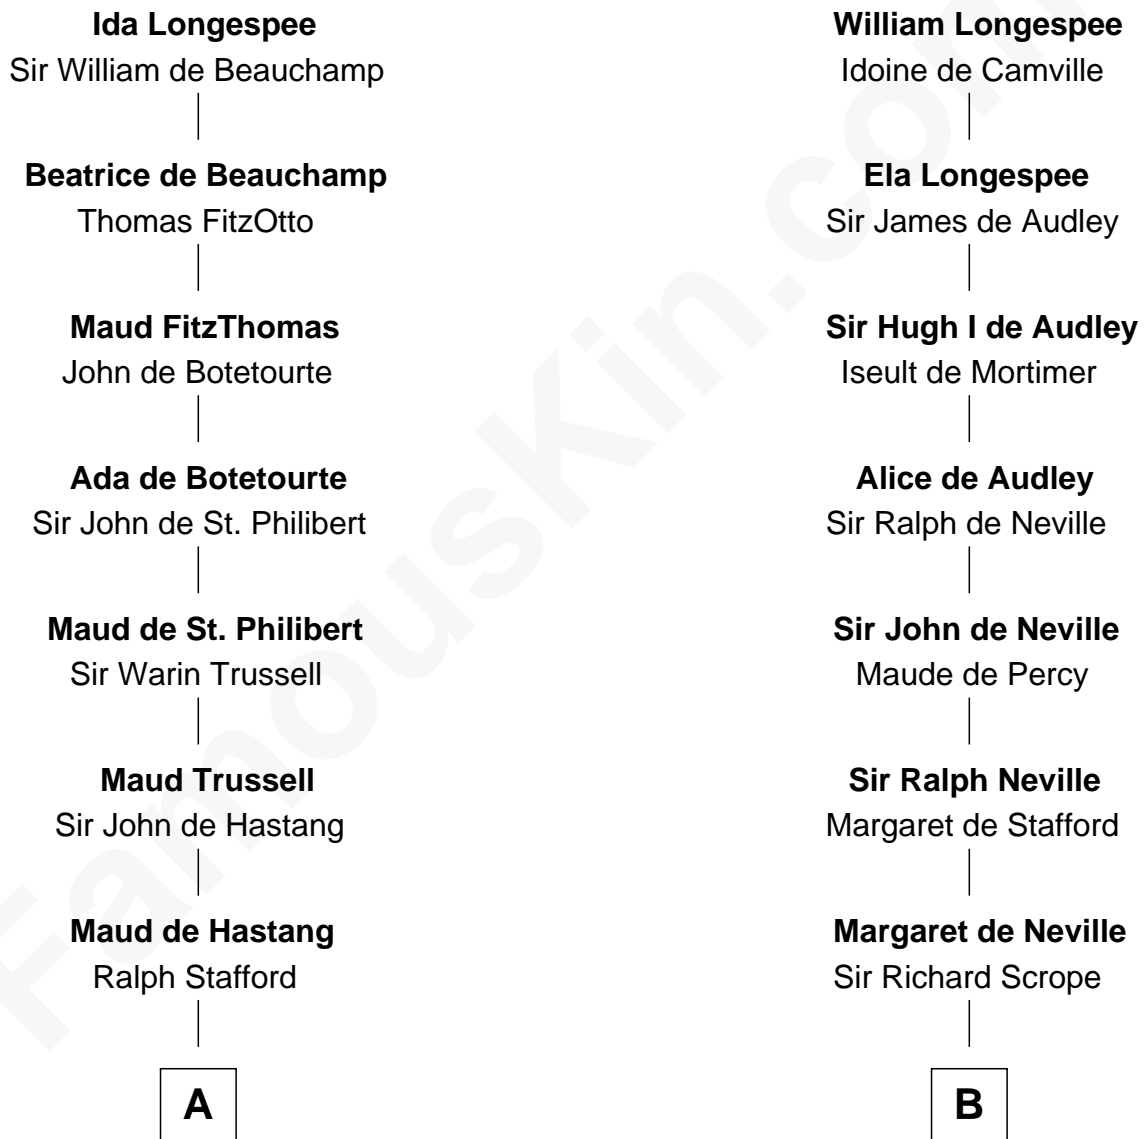

# FamousKin.com Relationship Chart of

**Samuel Ward King**

*15th Governor of Rhode Island*

20th cousin of

**Helen Keller**

*Author and Activist*

**Sir William Longespee**

Ela of Salisbury

**C**

**Samuel Greene**  
Sarah Coggeshall

**Mercy Green**  
John Walton

**Welthian Walton**  
William Borden King

**Samuel Ward King**  
*15th Governor of Rhode Island*

**D**

**Col. Alexander Spotswood Moore**  
Elizabeth Aylett

**Mary Fairfax Moore**  
David Keller

**Arthur Henley Keller**  
Kate Adams

**Helen Keller**  
*Author and Activist*