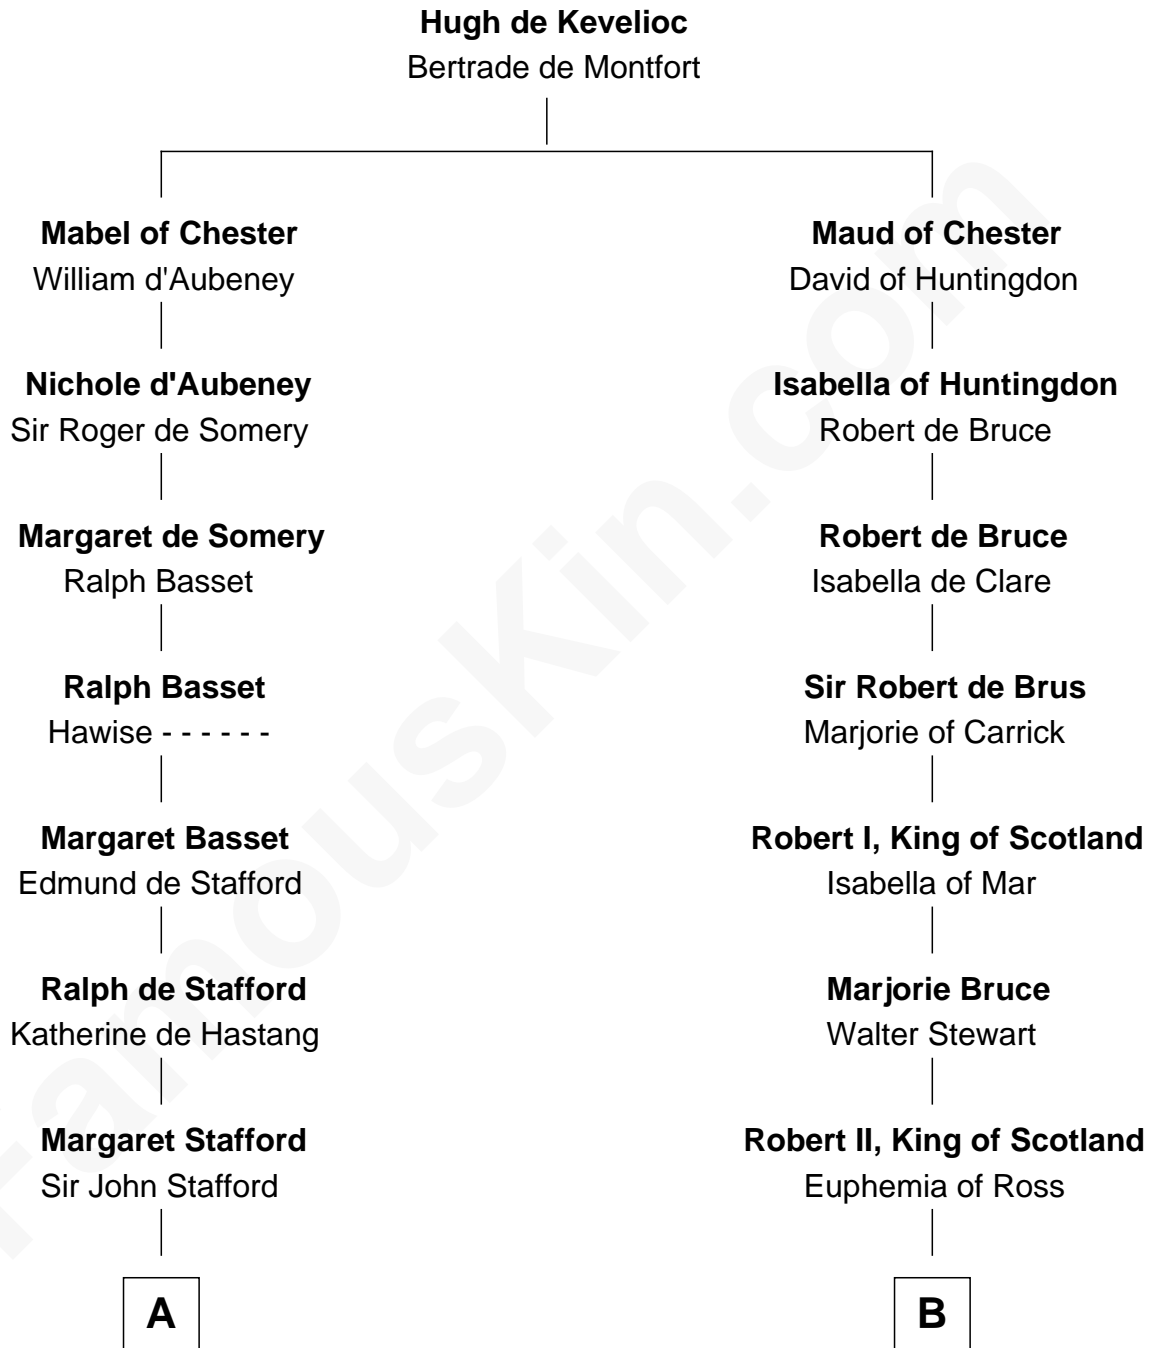

FamousKin.com

Relationship Chart of

Samuel Ward King

15th Governor of Rhode Island

18th cousin 3 times removed of

Philip Livingston

Signer of the Declaration of Independence

C

Samuel Greene

Mary Gorton

Samuel Greene

Sarah Coggeshall

Mercy Green

John Walton

Welthian Walton

William Borden King

Samuel Ward King

15th Governor of Rhode Island

D

Philip Livingston

Catrina Van Brugh

Philip Livingston

Signer of Declaration of Independence

FamousKin.com