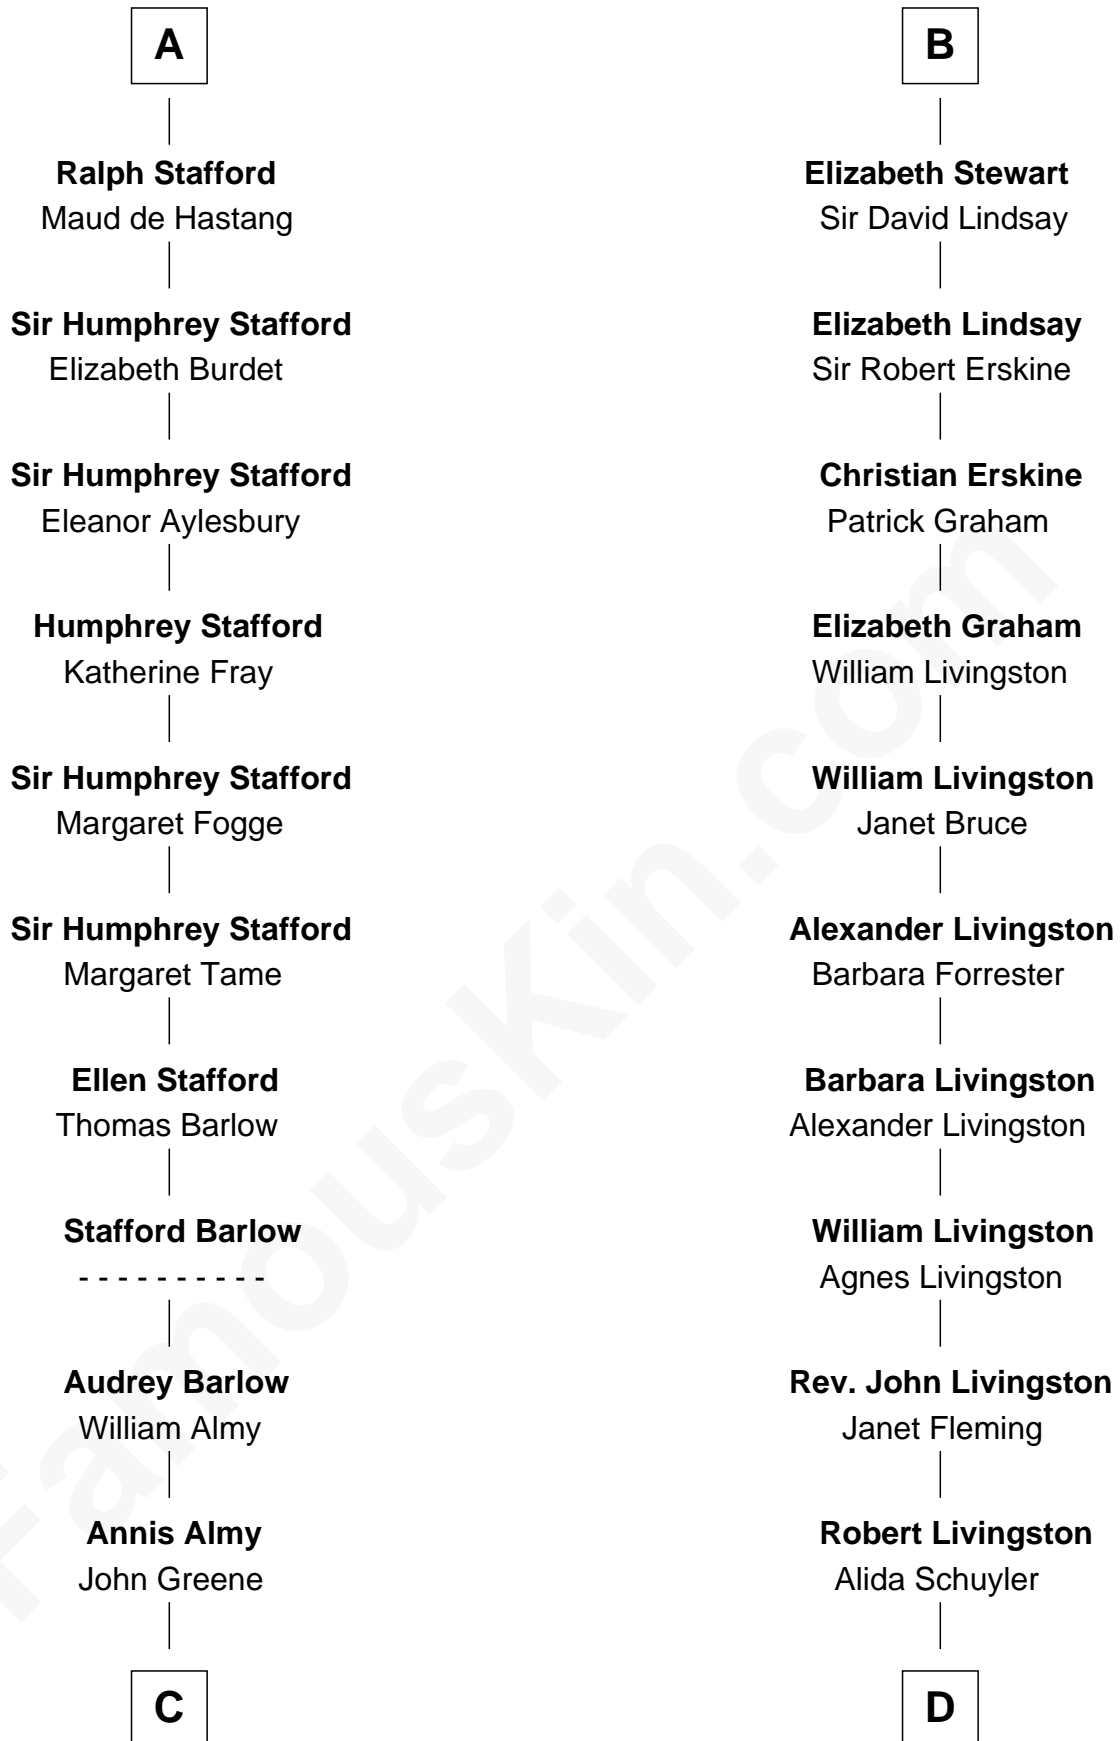

FamousKin.com

Relationship Chart of

Samuel Ward King

15th Governor of Rhode Island

18th cousin 3 times removed of

Philip Livingston

Signer of the Declaration of Independence

C

Samuel Greene

Mary Gorton

Samuel Greene

Sarah Coggeshall

Mercy Green

John Walton

Welthian Walton

William Borden King

Samuel Ward King

15th Governor of Rhode Island

D

Philip Livingston

Catrina Van Brugh

Philip Livingston

Signer of Declaration of Independence

FamousKin.com