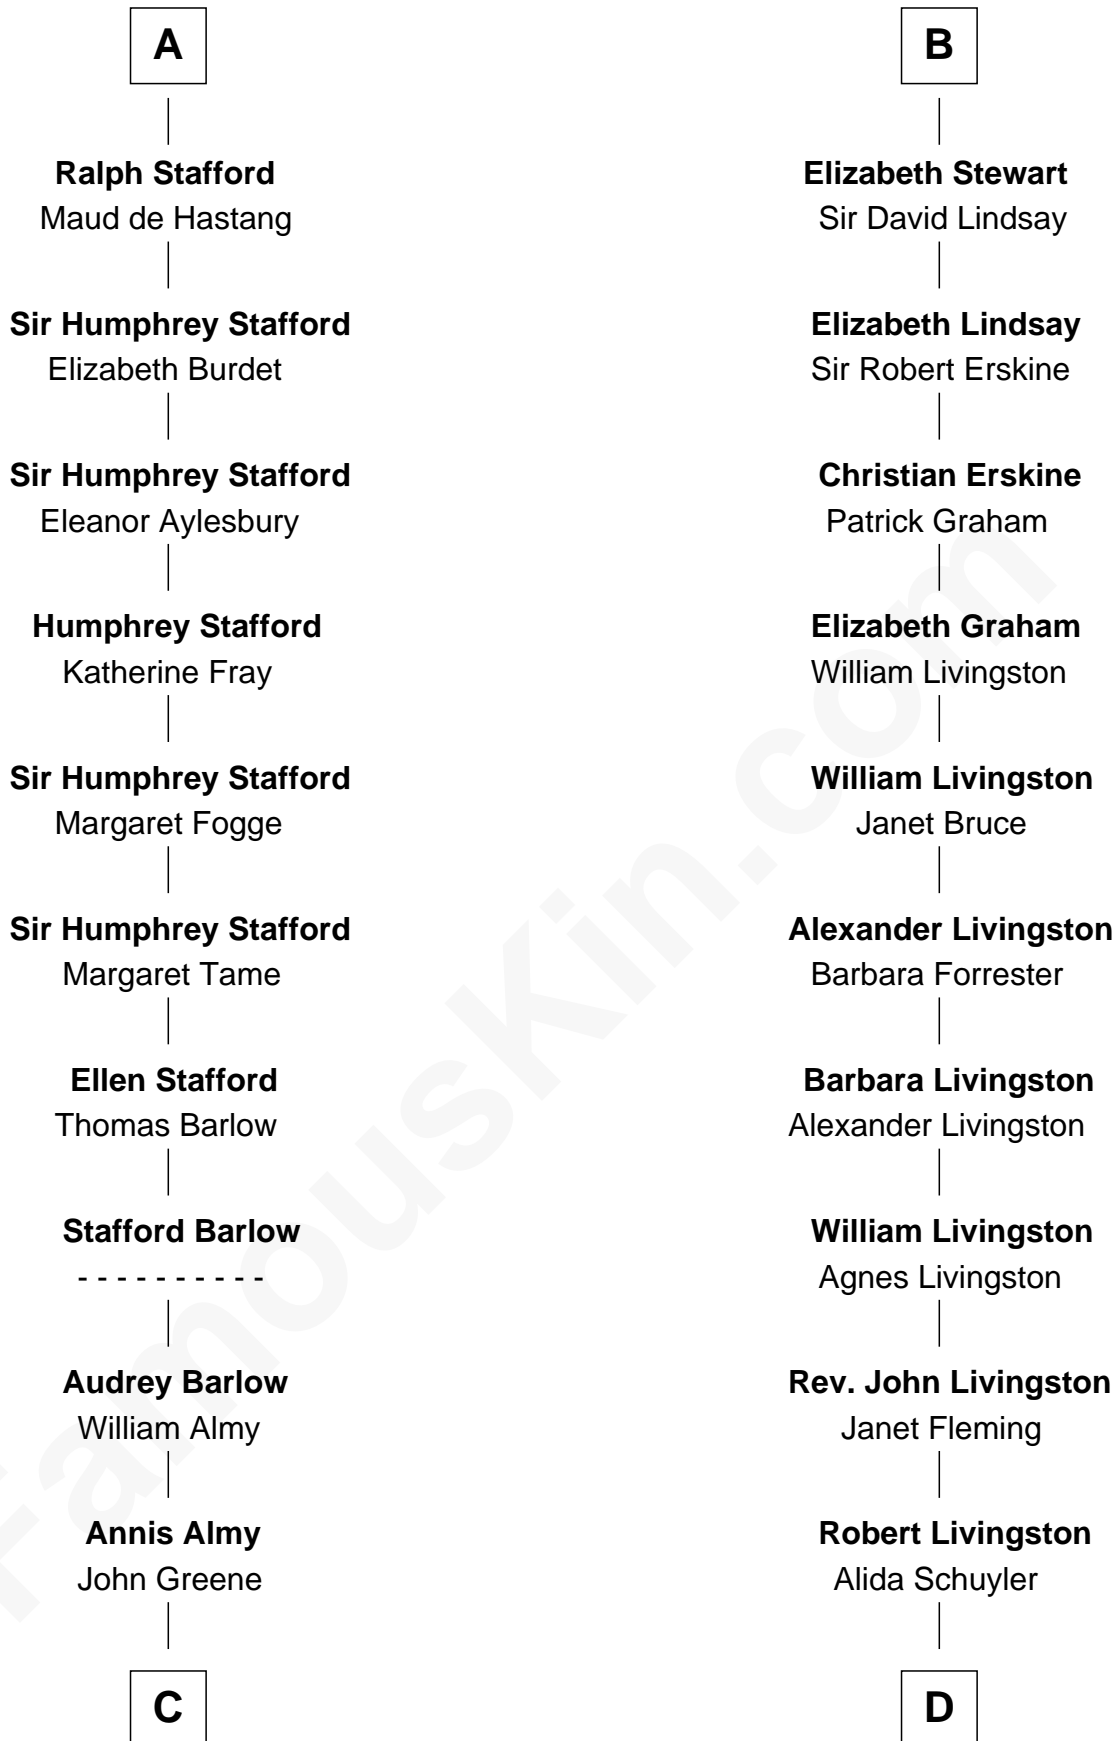

FamousKin.com

Relationship Chart of

Samuel Ward King

15th Governor of Rhode Island

18th cousin 3 times removed of

Philip Livingston

Signer of the Declaration of Independence

C

Samuel Greene

Mary Gorton

Samuel Greene
Sarah Coggeshall

Mercy Green
John Walton

Welthian Walton
William Borden King

Samuel Ward King
15th Governor of Rhode Island

D

Philip Livingston