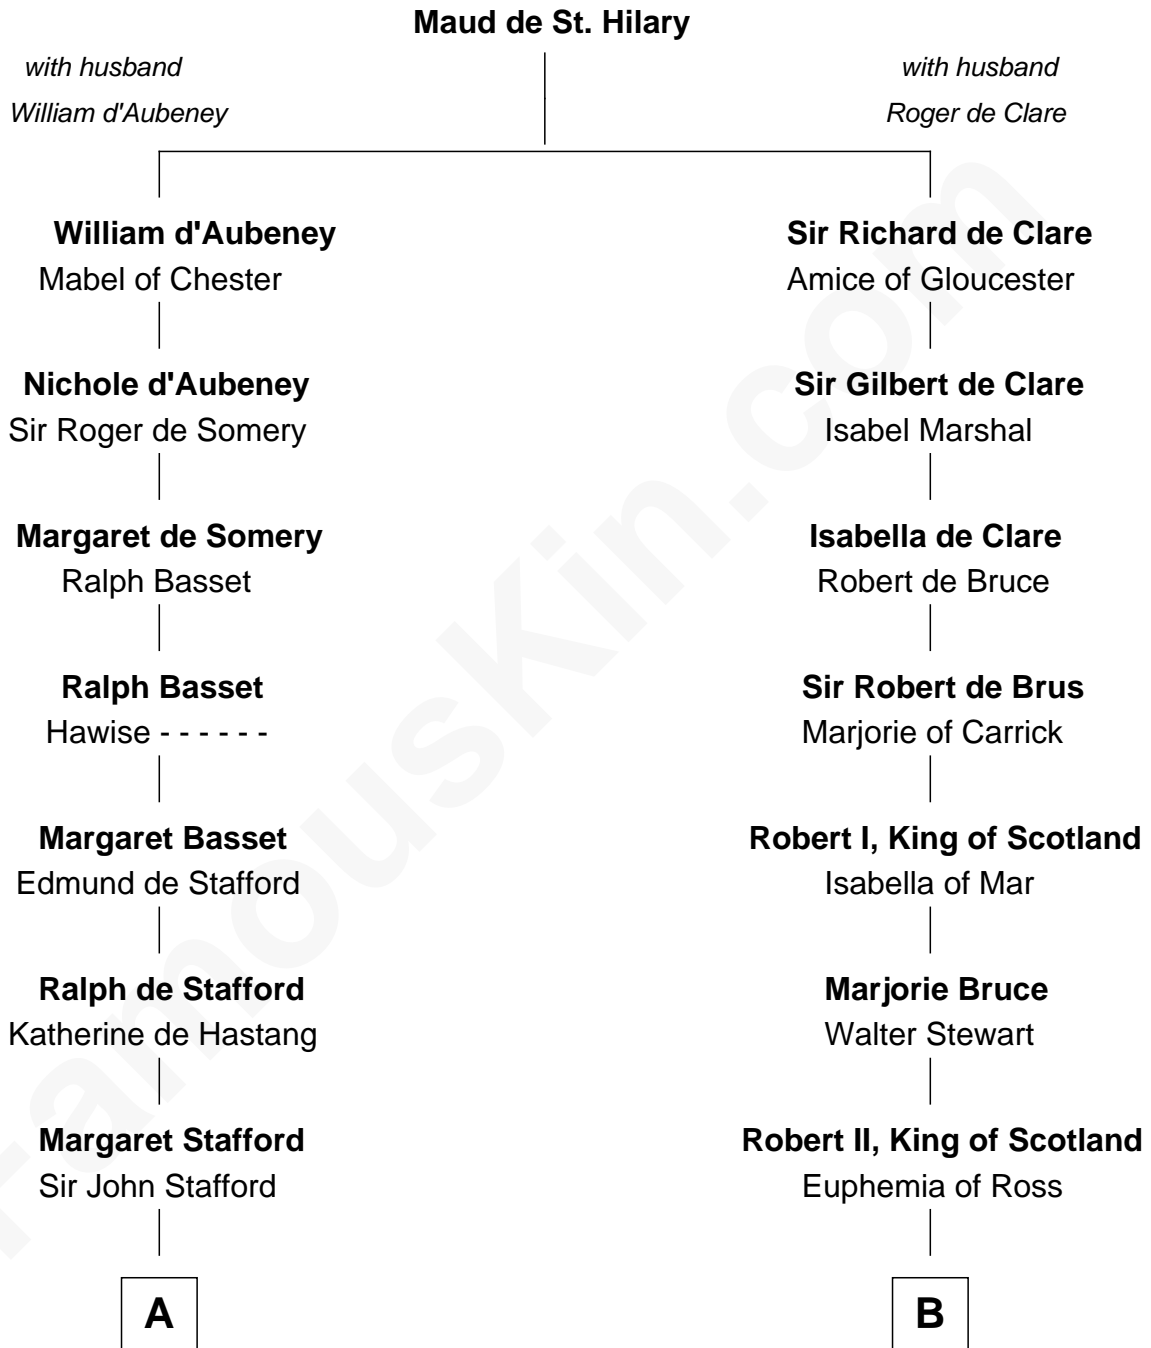

FamousKin.com

Relationship Chart of

Samuel Ward King

15th Governor of Rhode Island

18th cousin 3 times removed of

Philip Livingston

Signer of the Declaration of Independence

C

Samuel Greene

Mary Gorton

Samuel Greene
Sarah Coggeshall

Mercy Green
John Walton

Welthian Walton
William Borden King

Samuel Ward King
15th Governor of Rhode Island

D

Philip Livingston