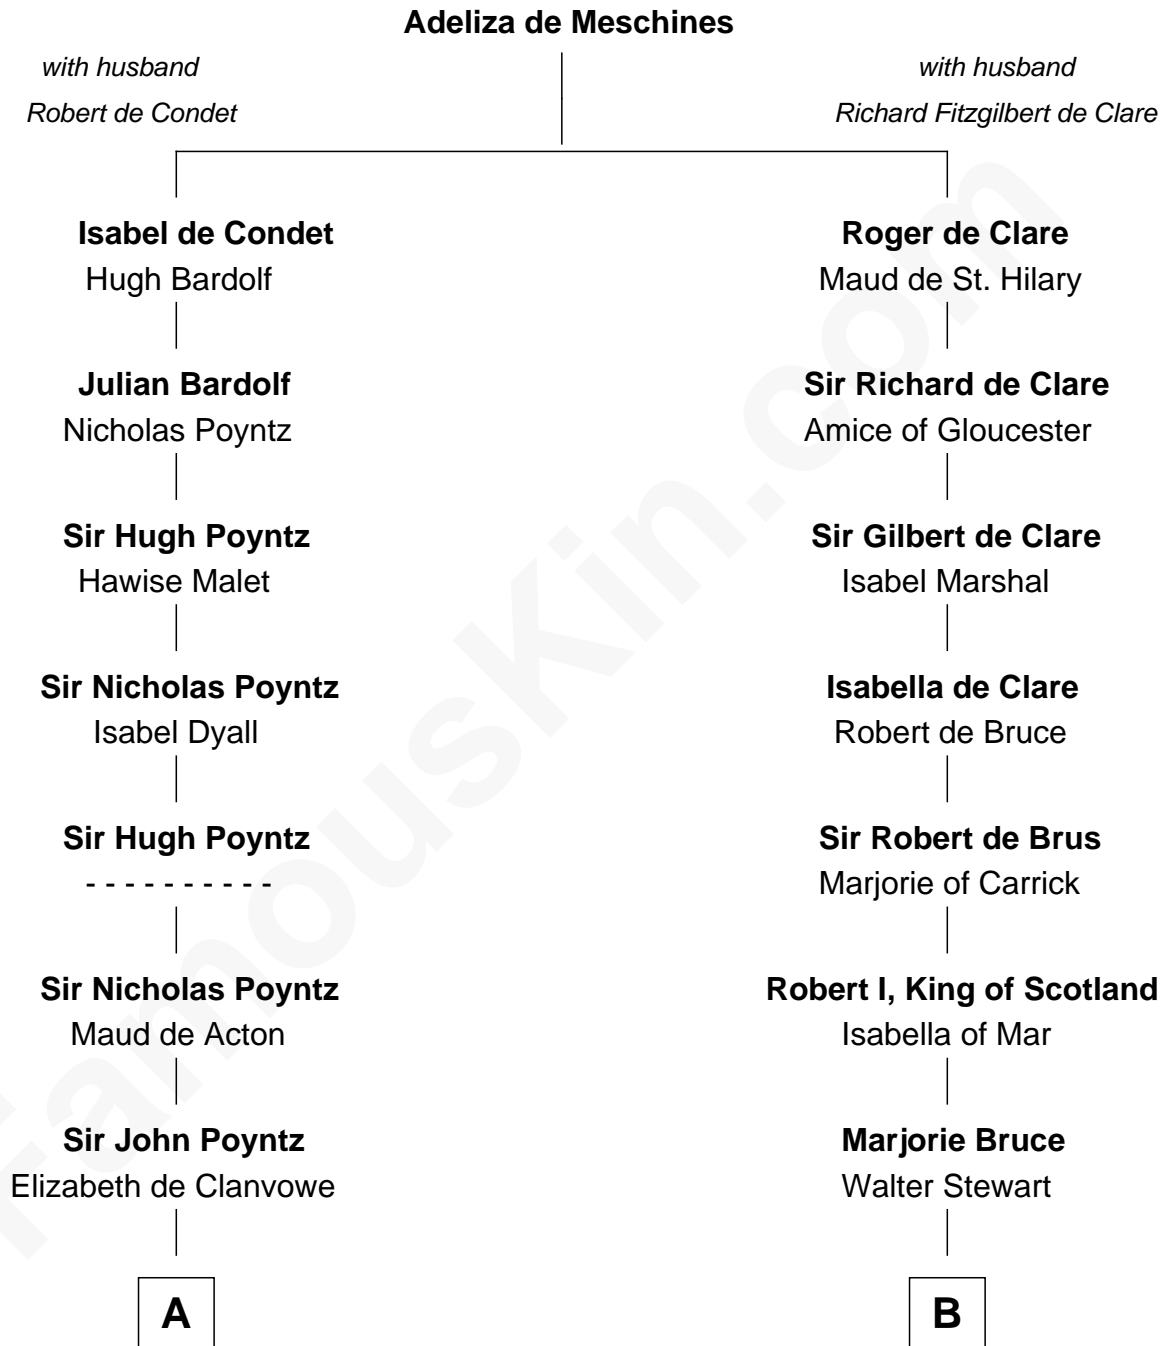

FamousKin.com

Relationship Chart of

Samuel Ward King

15th Governor of Rhode Island

19th cousin 2 times removed of

Philip Livingston

Signer of the Declaration of Independence

C

Samuel Greene

Mary Gorton

Samuel Greene
Sarah Coggeshall

Mercy Green
John Walton

Welthian Walton
William Borden King

Samuel Ward King
15th Governor of Rhode Island

D

Robert Livingston