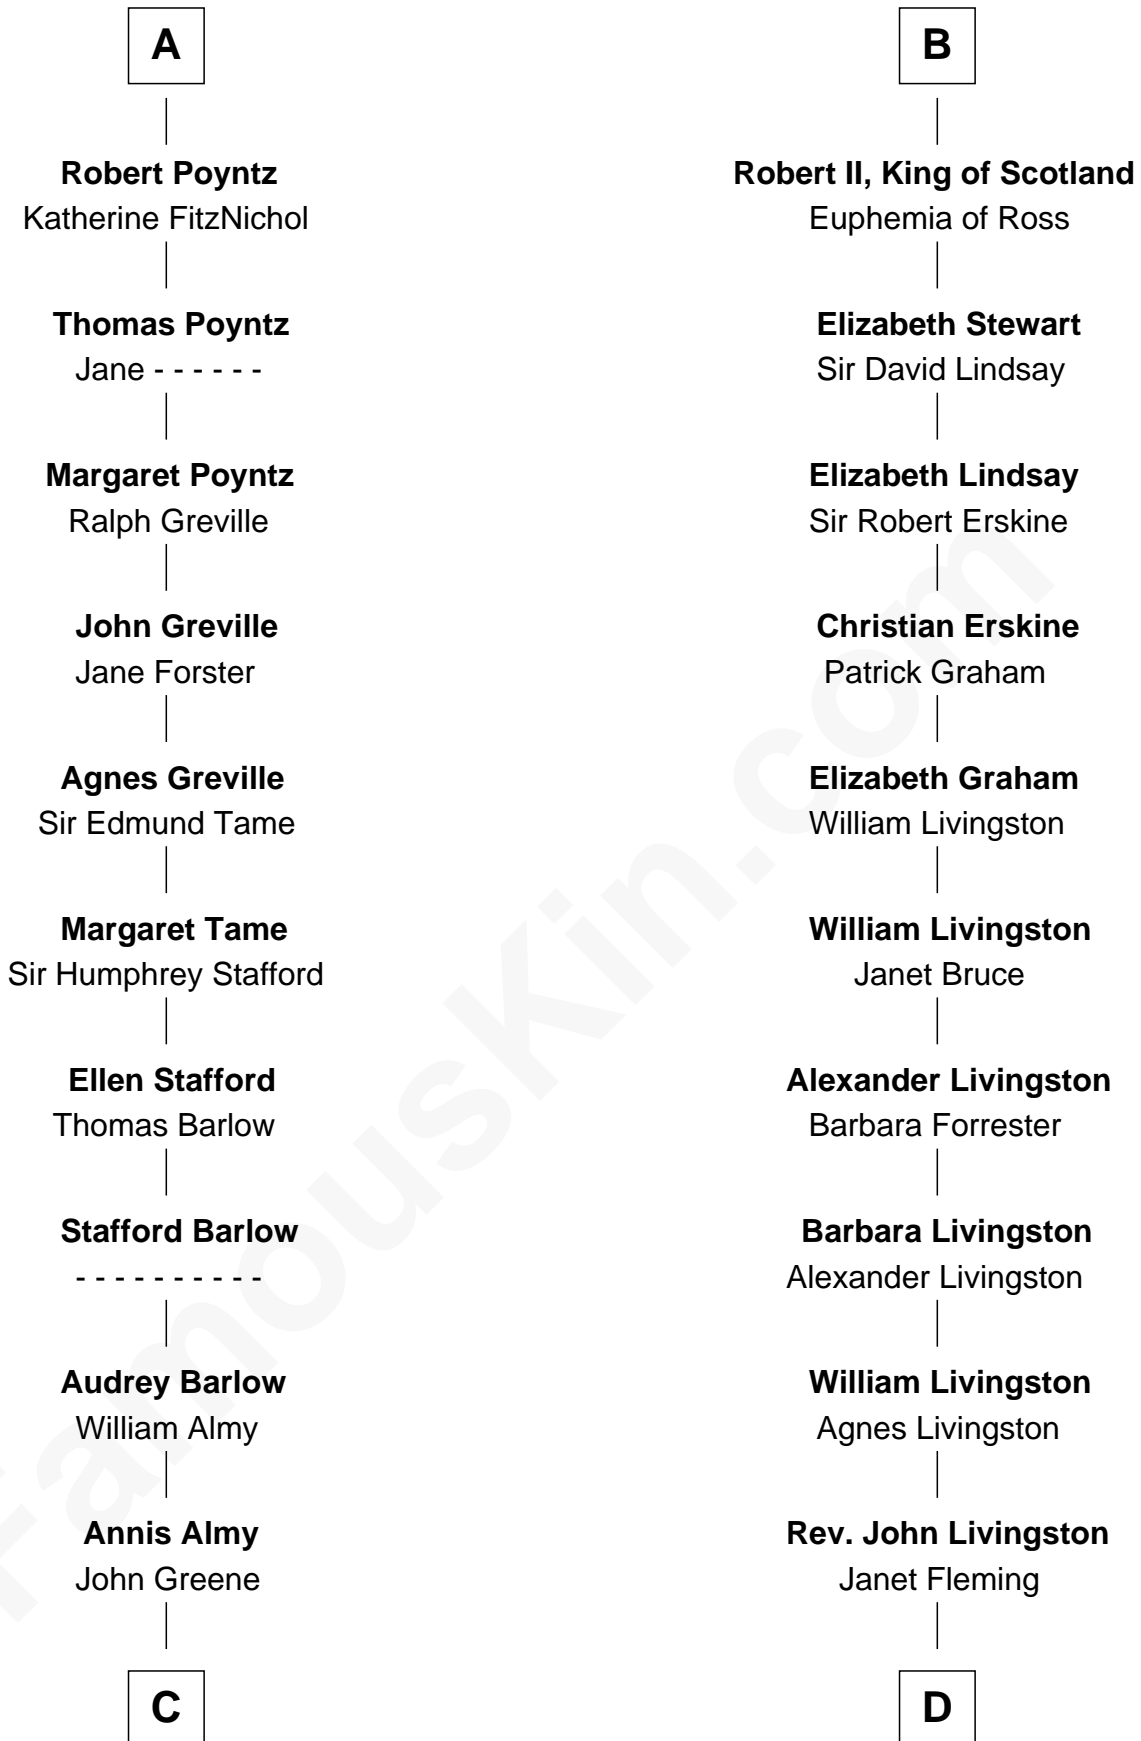

FamousKin.com

Relationship Chart of

Samuel Ward King

15th Governor of Rhode Island

19th cousin 2 times removed of

Philip Livingston

Signer of the Declaration of Independence

C

Samuel Greene

Mary Gorton

Samuel Greene
Sarah Coggeshall

Mercy Green
John Walton

Welthian Walton
William Borden King

Samuel Ward King
15th Governor of Rhode Island

D

Robert Livingston