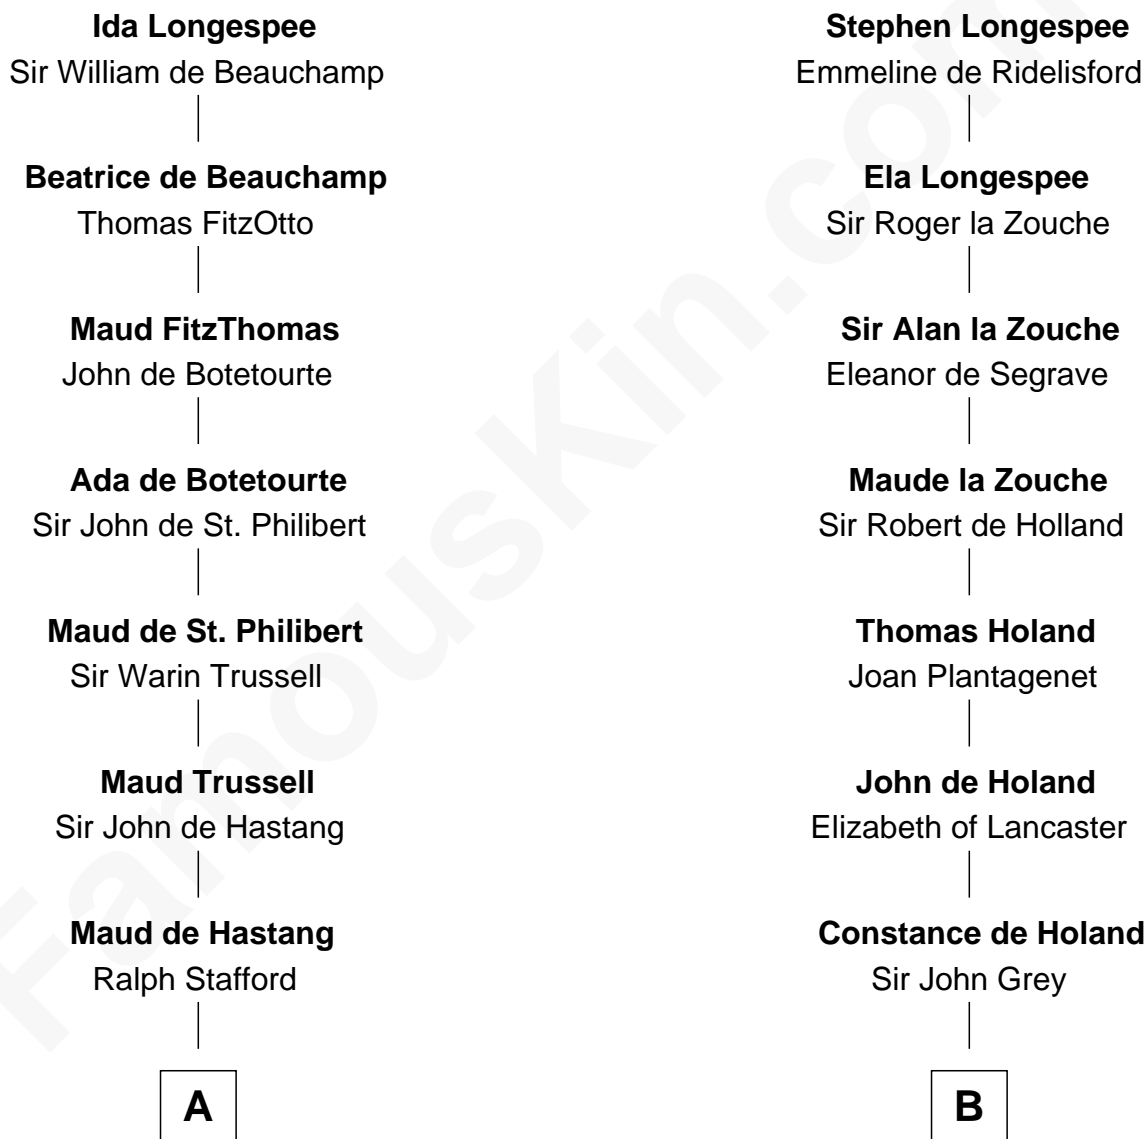

FamousKin.com

Relationship Chart of

Samuel Ward King

15th Governor of Rhode Island

20th cousin 1 time removed of

Leverett Saltonstall

55th Governor of Massachusetts

Sir William Longespee

Ela of Salisbury

C

Samuel Greene
Sarah Coggeshall

Mercy Green
John Walton

Welthian Walton
William Borden King

Samuel Ward King
15th Governor of Rhode Island

D

Dr. Nathaniel Saltonstall
Anna White

Leverett Saltonstall
Mary Elizabeth Sanders

Leverett Saltonstall
Rose Smith Lee

Richard Middlecott Saltonstall
Eleanor Brooks

Leverett Saltonstall
55th Governor of Massachusetts