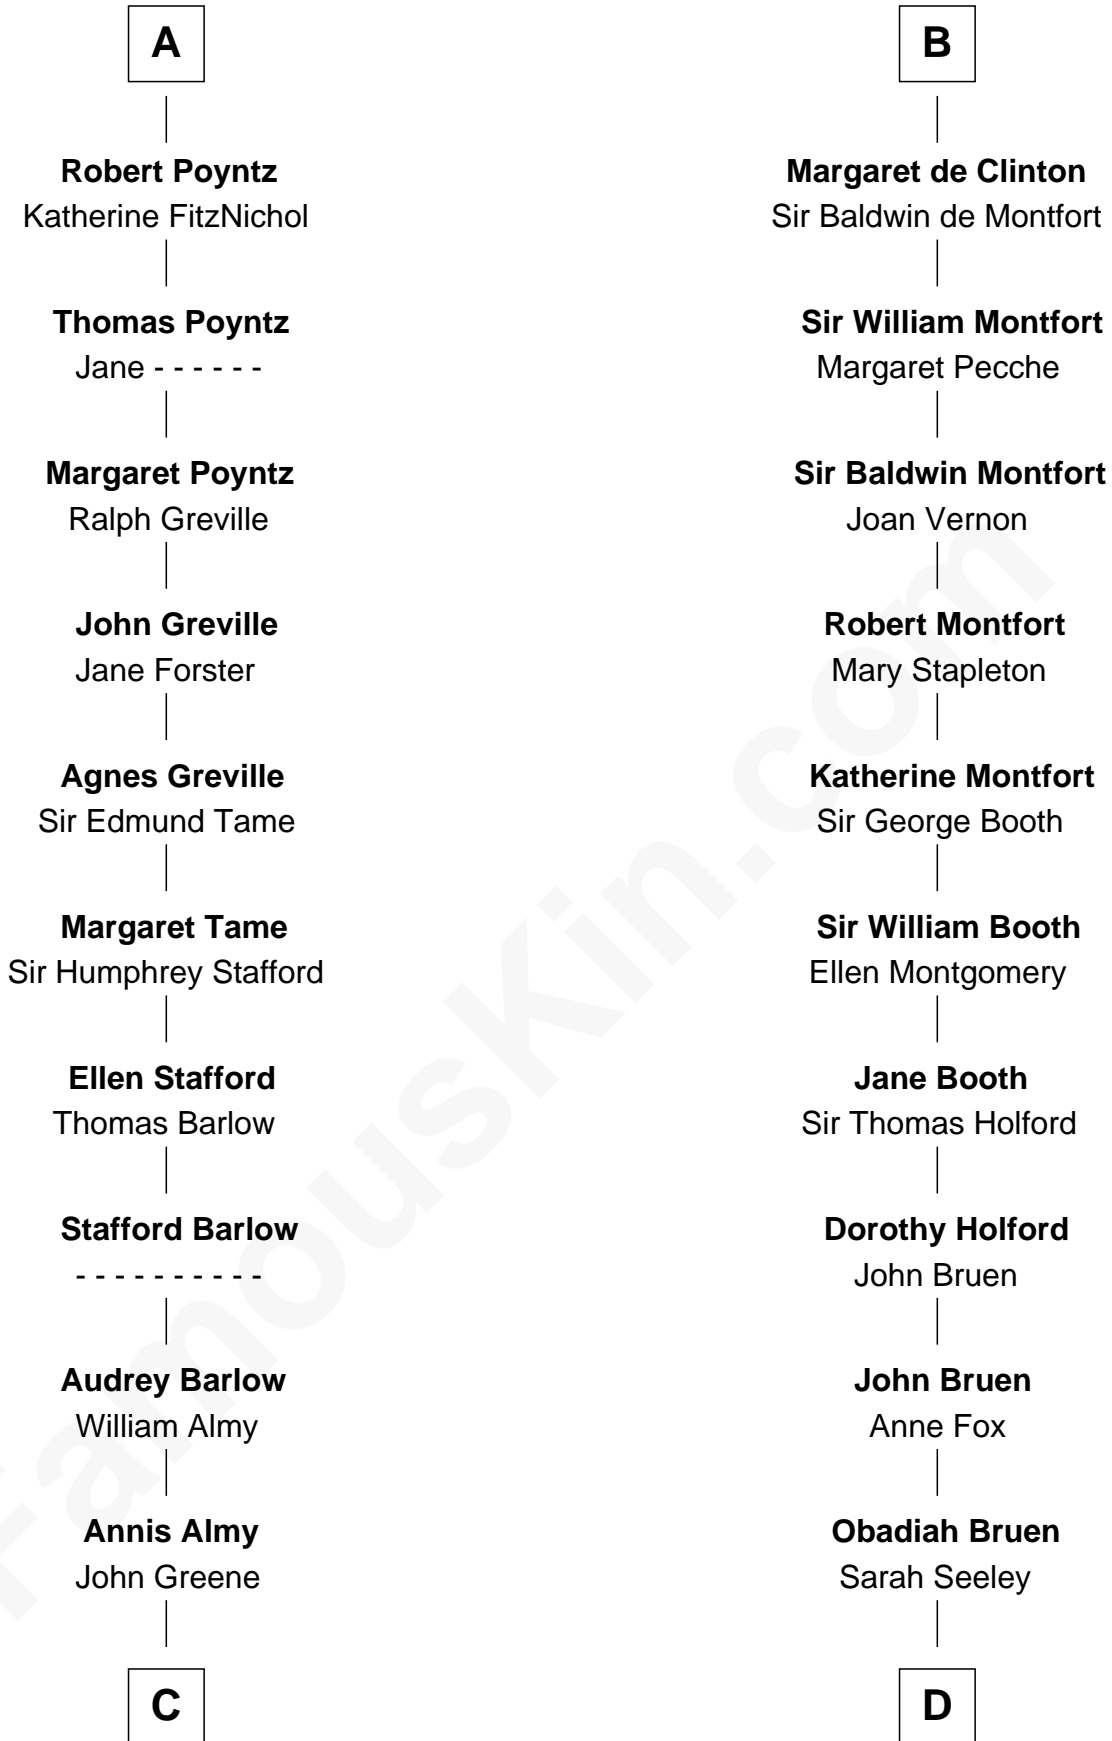

# FamousKin.com Relationship Chart of

**Samuel Ward King**

*15th Governor of Rhode Island*

21st cousin of

**Abraham Baldwin**

*Signer of the U.S. Constitution*

**C**

**Samuel Greene**

Mary Gorton

**Samuel Greene**  
Sarah Coggeshall

**Mercy Green**  
John Walton

**Welthian Walton**  
William Borden King

**Samuel Ward King**  
*15th Governor of Rhode Island*

**D**

**Mary Bruen**  
John Baldwin

**Abigail Baldwin**  
Samuel Baldwin

**Timothy Baldwin**  
Bathsheba Stone

**Michael Baldwin**  
Lucy Dudley

**Abraham Baldwin**  
*Signer of the U.S. Constitution*