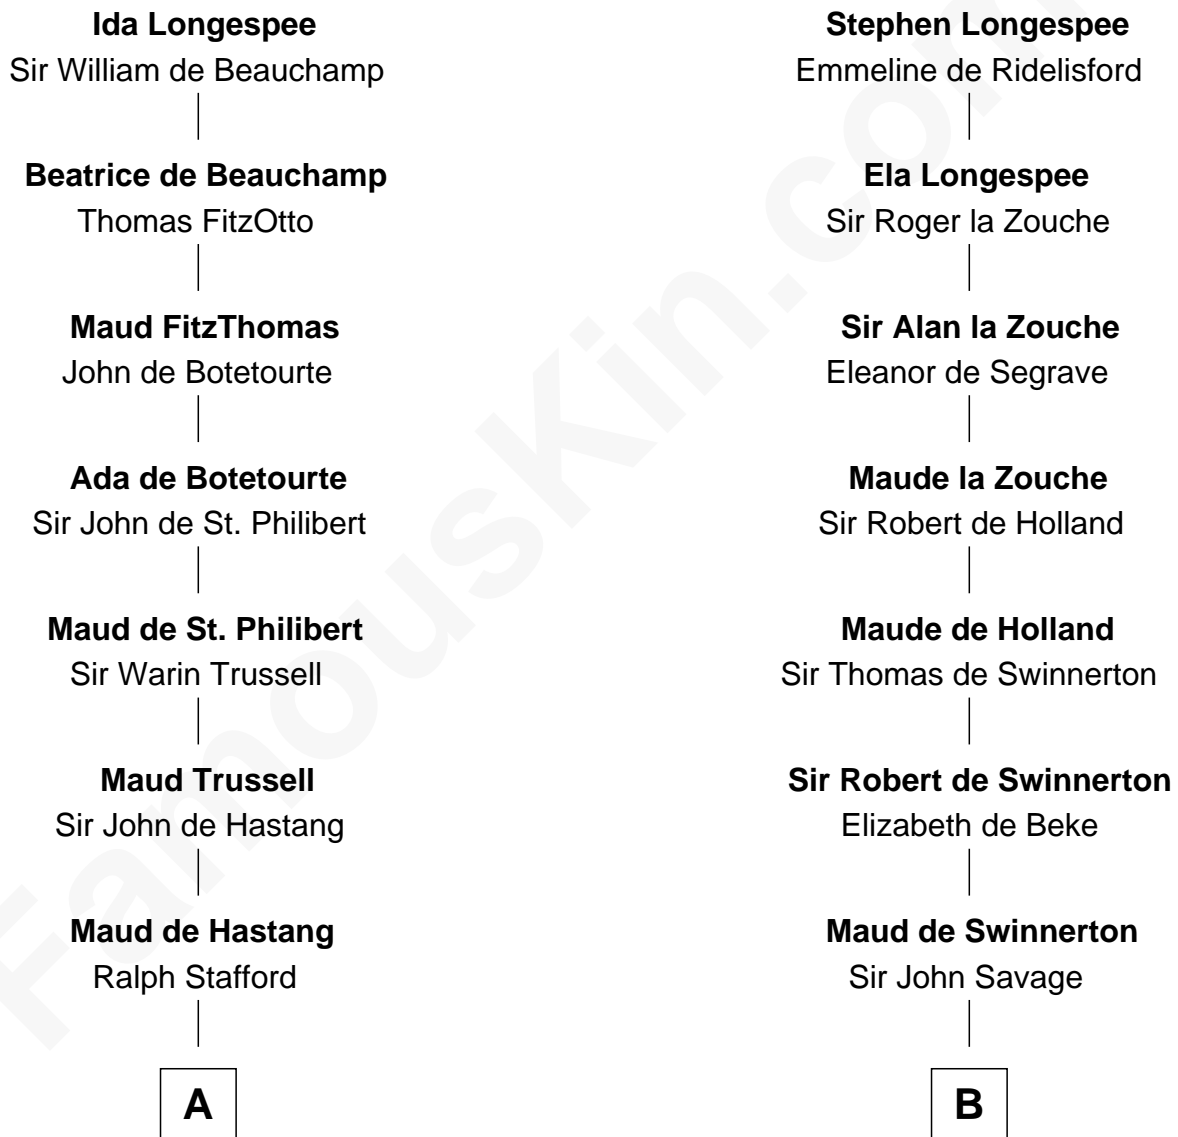

FamousKin.com

Relationship Chart of Samuel Ward King

15th Governor of Rhode Island

19th cousin 1 time removed of

Abraham Baldwin

Signer of the U.S. Constitution

Sir William Longespee

Ela of Salisbury

C

Samuel Greene
Sarah Coggeshall

Mercy Green
John Walton

Welthian Walton
William Borden King

Samuel Ward King
15th Governor of Rhode Island

D

Timothy Baldwin
Bathsheba Stone

Michael Baldwin
Lucy Dudley