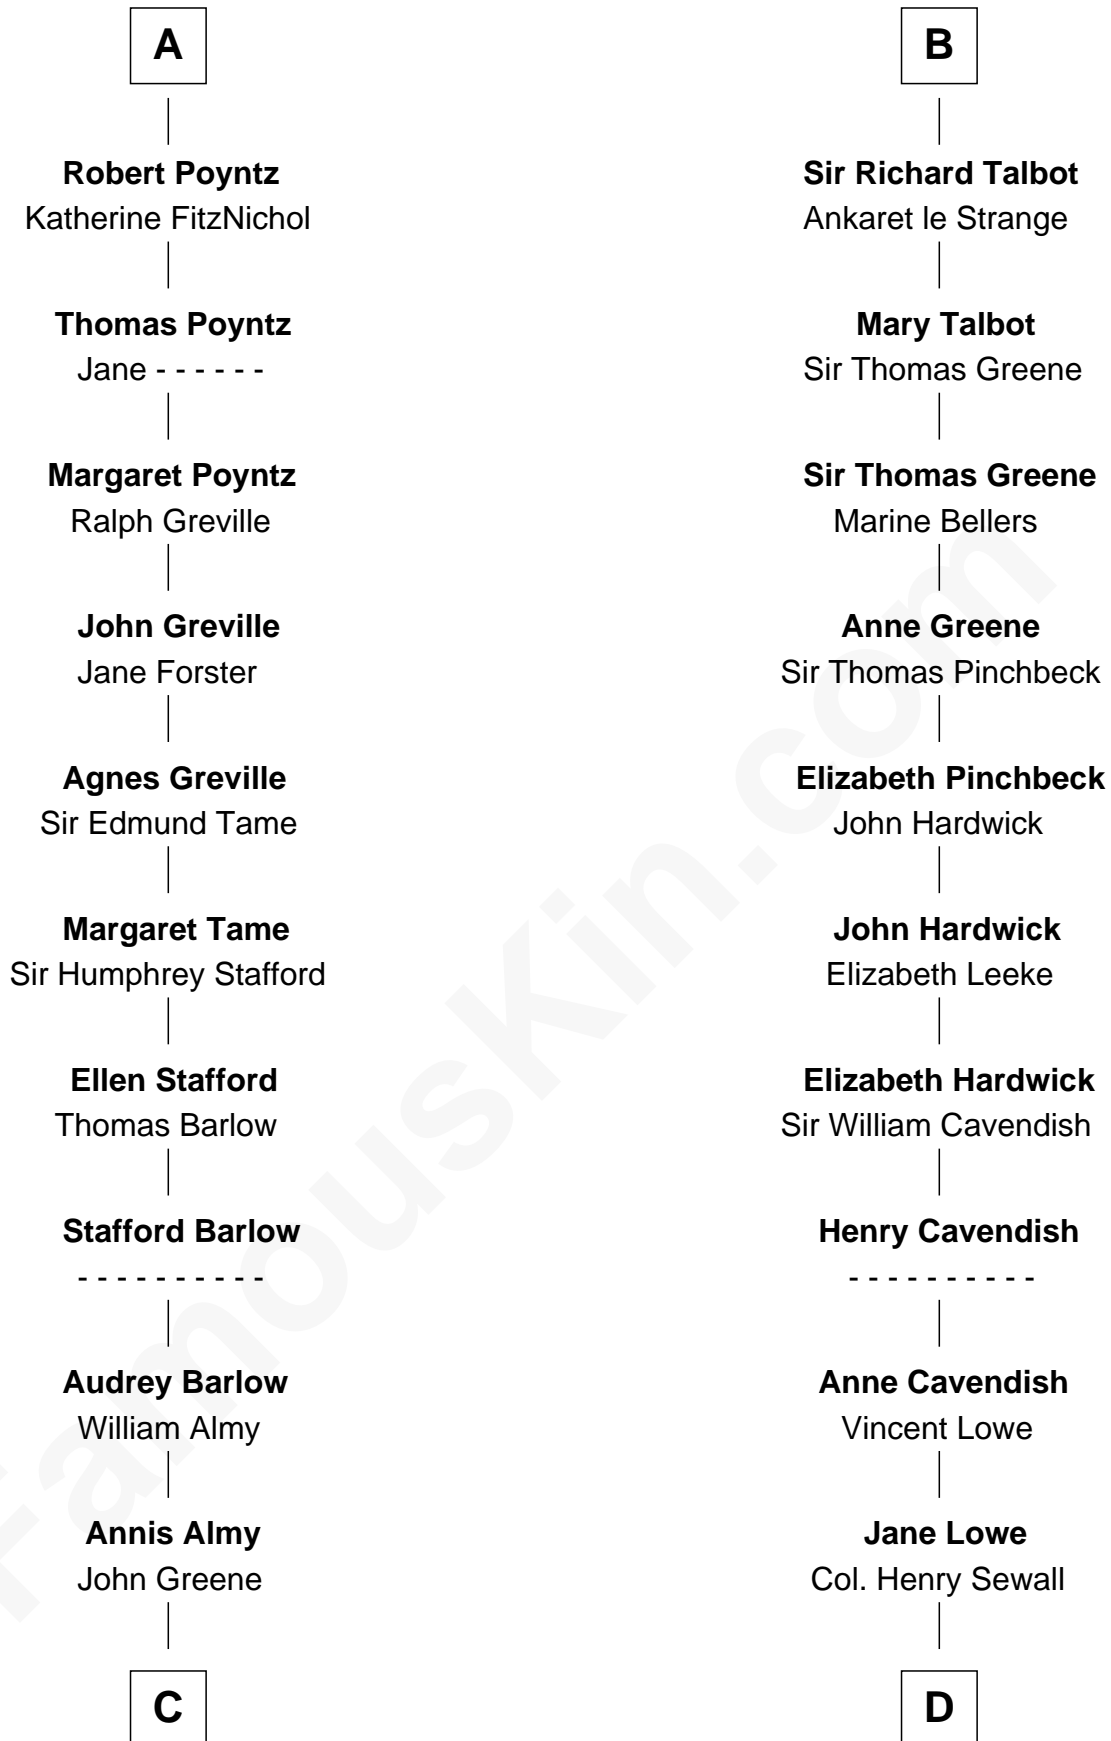

## Relationship Chart of

### Samuel Ward King

15th Governor of Rhode Island

20th cousin 1 time removed of

**Charles Carroll**

Signer of the Declaration of Independence

**C**

**Samuel Greene**

Mary Gorton

**Samuel Greene**  
Sarah Coggeshall

**Mercy Green**  
John Walton

**Welthian Walton**  
William Borden King

**Samuel Ward King**  
*15th Governor of Rhode Island*

**D**

**Nicholas Sewall**

Susanna Burgess

**Jane Sewall**  
Clement Brooke