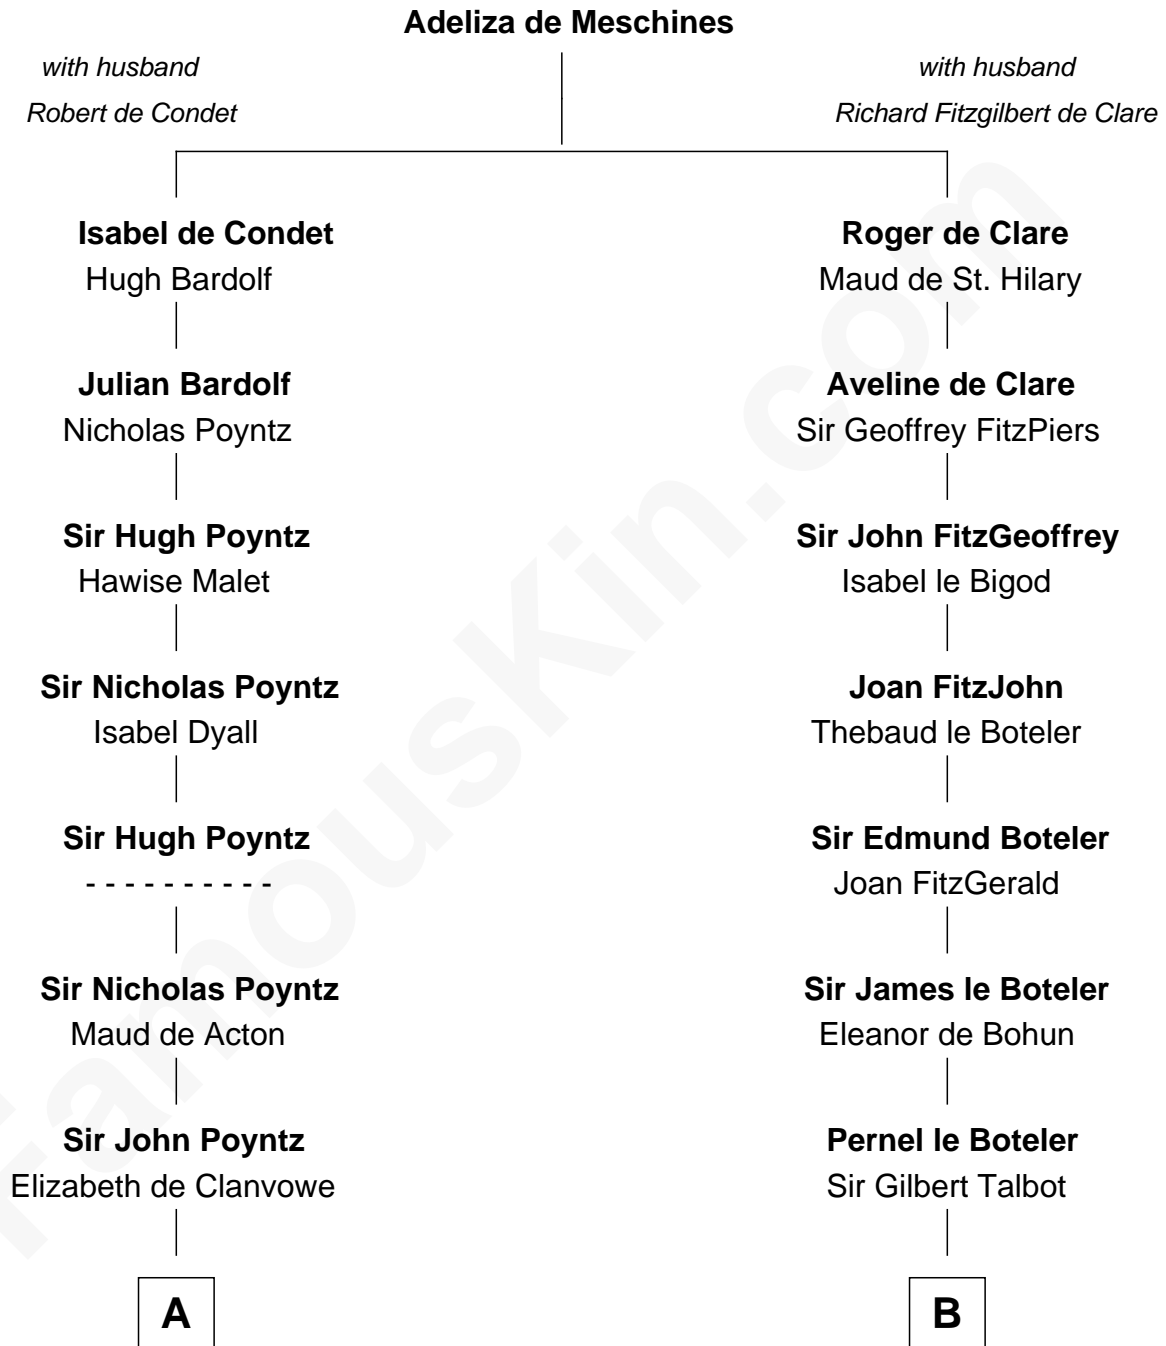

## Relationship Chart of

### Samuel Ward King

15th Governor of Rhode Island

20th cousin 1 time removed of

**Charles Carroll**

Signer of the Declaration of Independence

**C**

**Samuel Greene**

Mary Gorton

**Samuel Greene**  
Sarah Coggeshall

**Mercy Green**  
John Walton

**Welthian Walton**  
William Borden King

**Samuel Ward King**  
*15th Governor of Rhode Island*

**D**

**Nicholas Sewall**

Susanna Burgess

**Jane Sewall**  
Clement Brooke