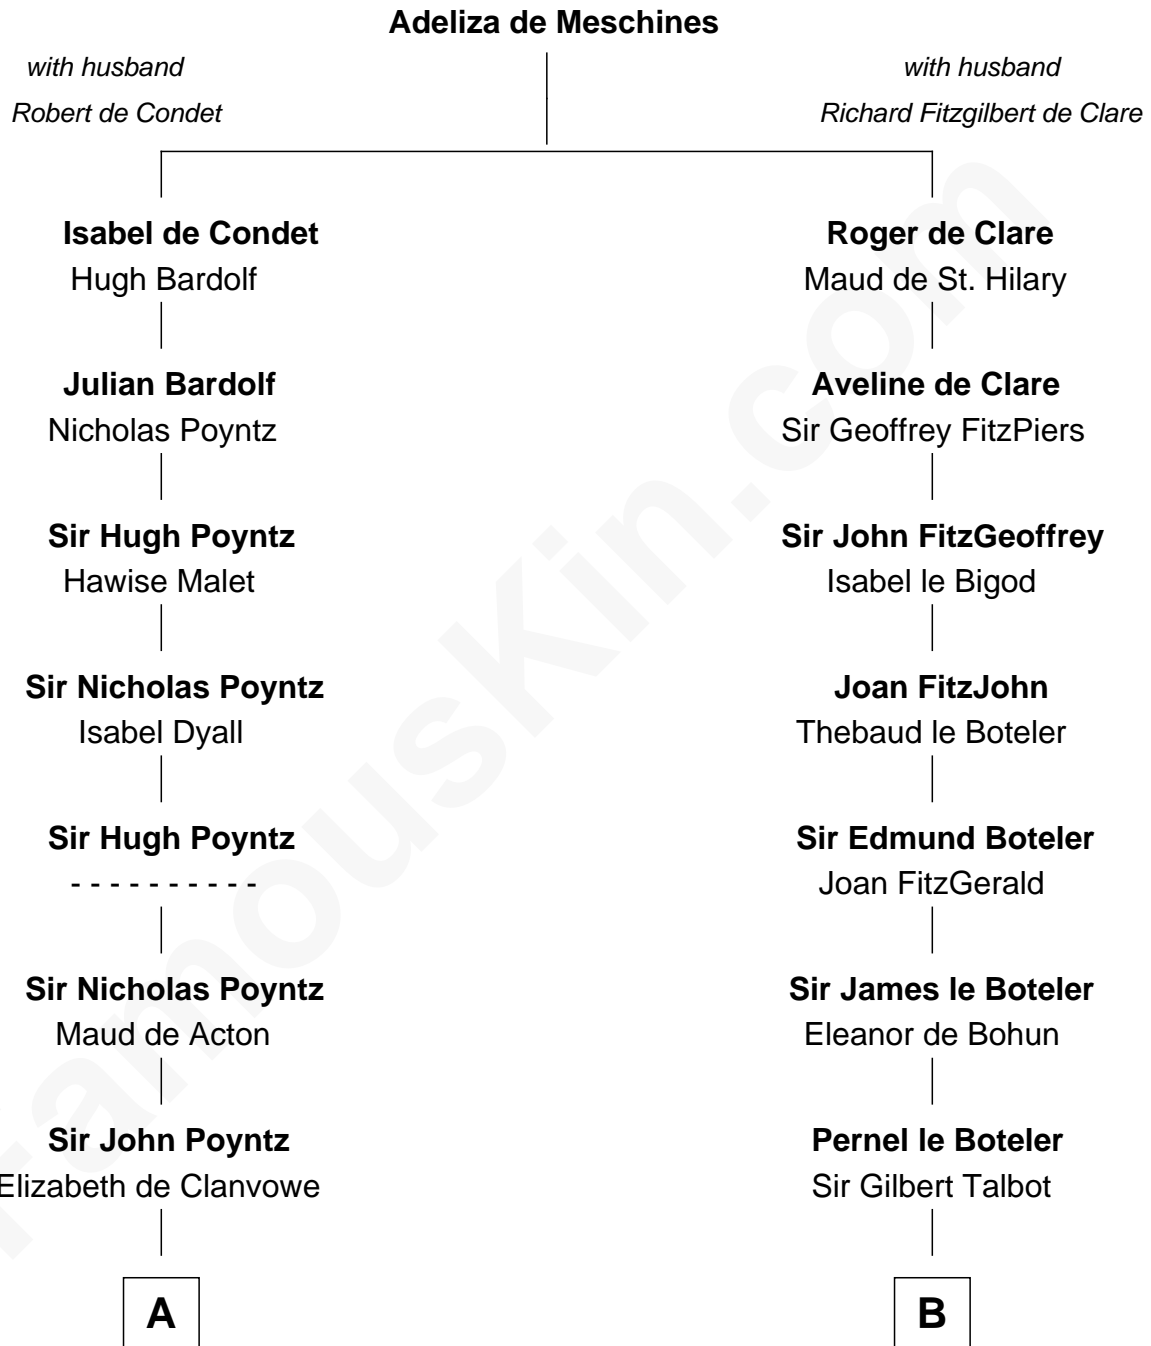

FamousKin.com

Relationship Chart of

Samuel Ward King

15th Governor of Rhode Island

20th cousin 1 time removed of

John Carroll

Founder of Georgetown University

C

Samuel Greene

Mary Gorton

Samuel Greene
Sarah Coggeshall

Mercy Green
John Walton

Welthian Walton
William Borden King

Samuel Ward King
15th Governor of Rhode Island

D

Elizabeth Sewall