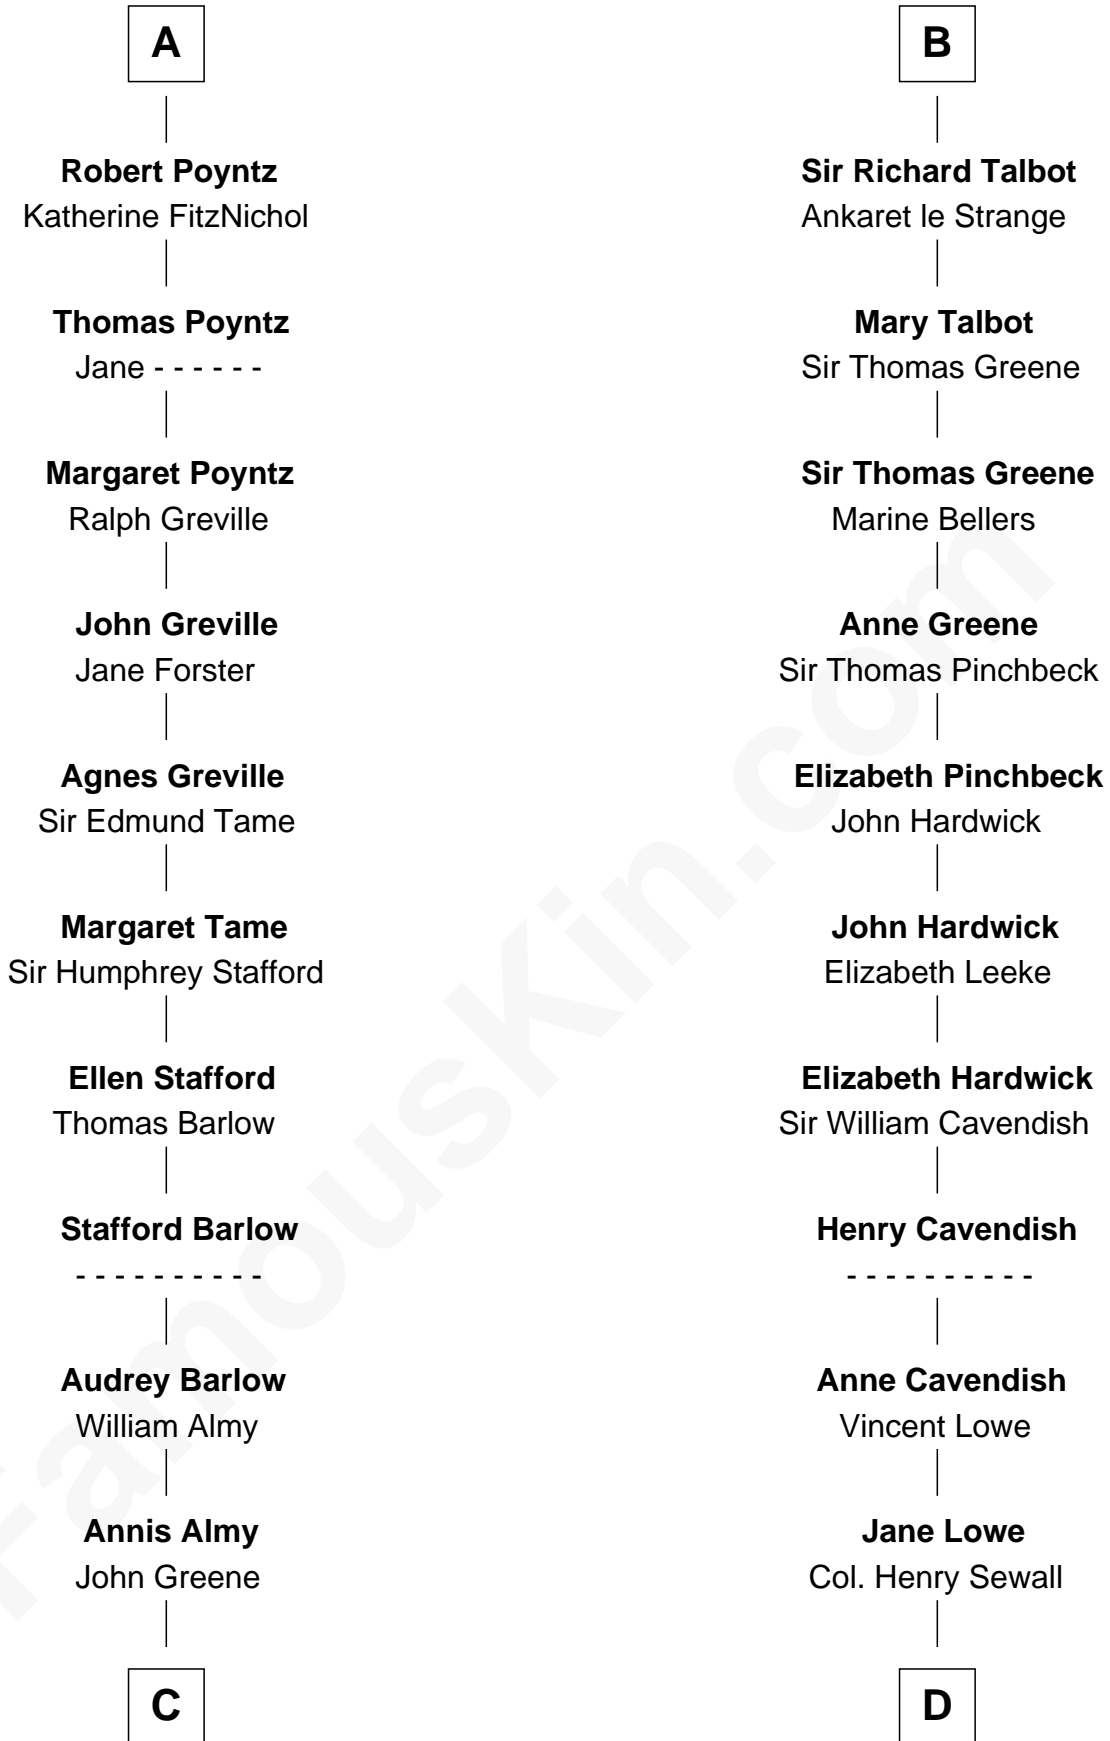

FamousKin.com

Relationship Chart of

Samuel Ward King

15th Governor of Rhode Island

20th cousin 1 time removed of

John Carroll

Founder of Georgetown University

C

Samuel Greene

Mary Gorton

Samuel Greene
Sarah Coggeshall

Mercy Green
John Walton

Welthian Walton
William Borden King

Samuel Ward King
15th Governor of Rhode Island

D

Elizabeth Sewall