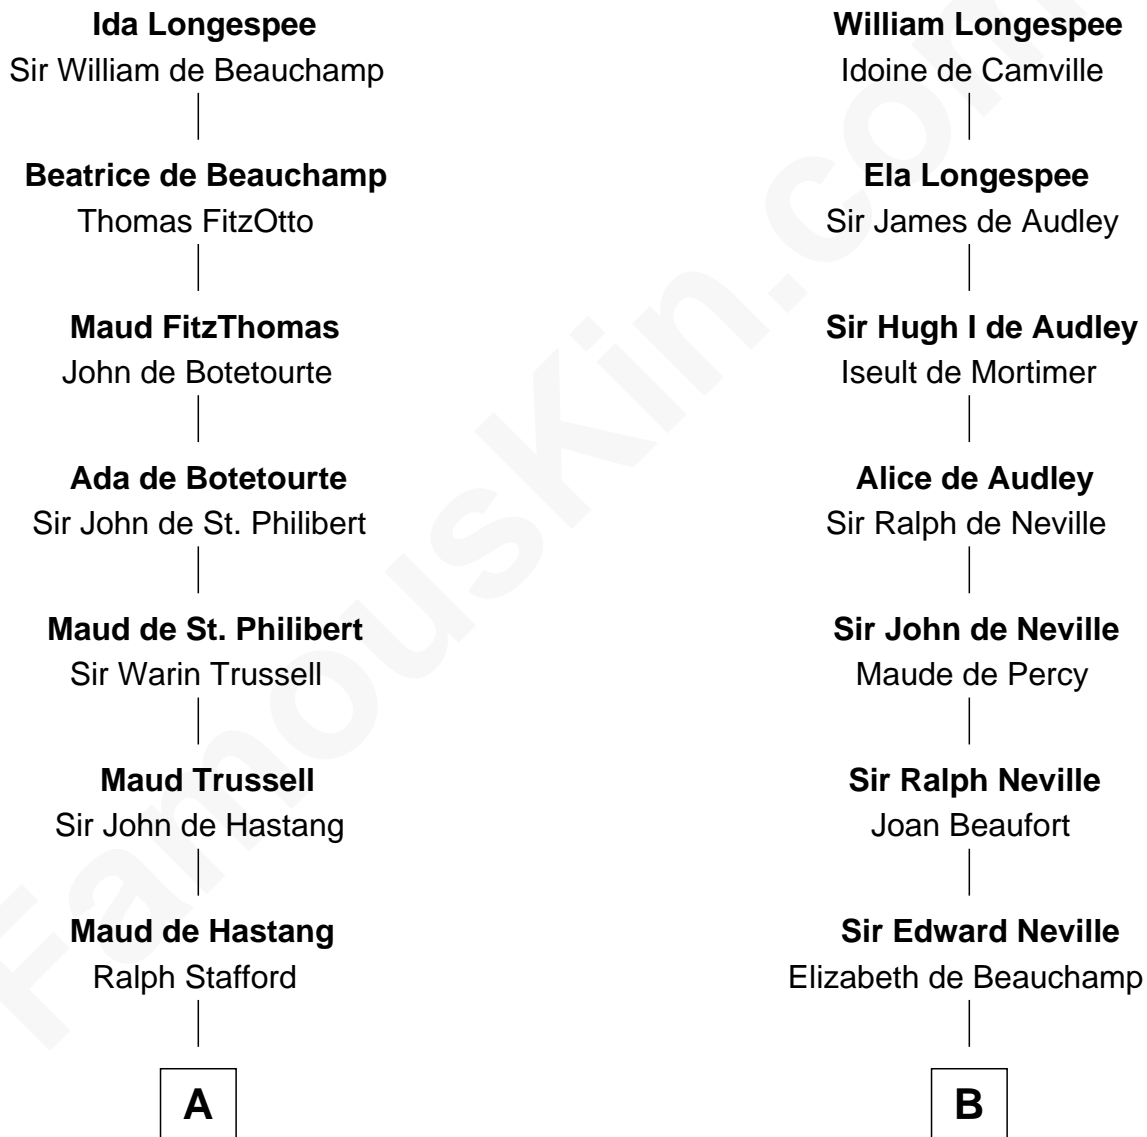

## Relationship Chart of

### Samuel Ward King

15th Governor of Rhode Island

16th cousin 4 times removed of

**John Carroll**

Founder of Georgetown University

**Sir William Longespee**

Ela of Salisbury

**C**

—  
**Samuel Greene**  
Sarah Coggeshall

—  
**Mercy Green**  
John Walton

—  
**Welthian Walton**  
William Borden King

—  
**Samuel Ward King**  
*15th Governor of Rhode Island*

FamousKin.com