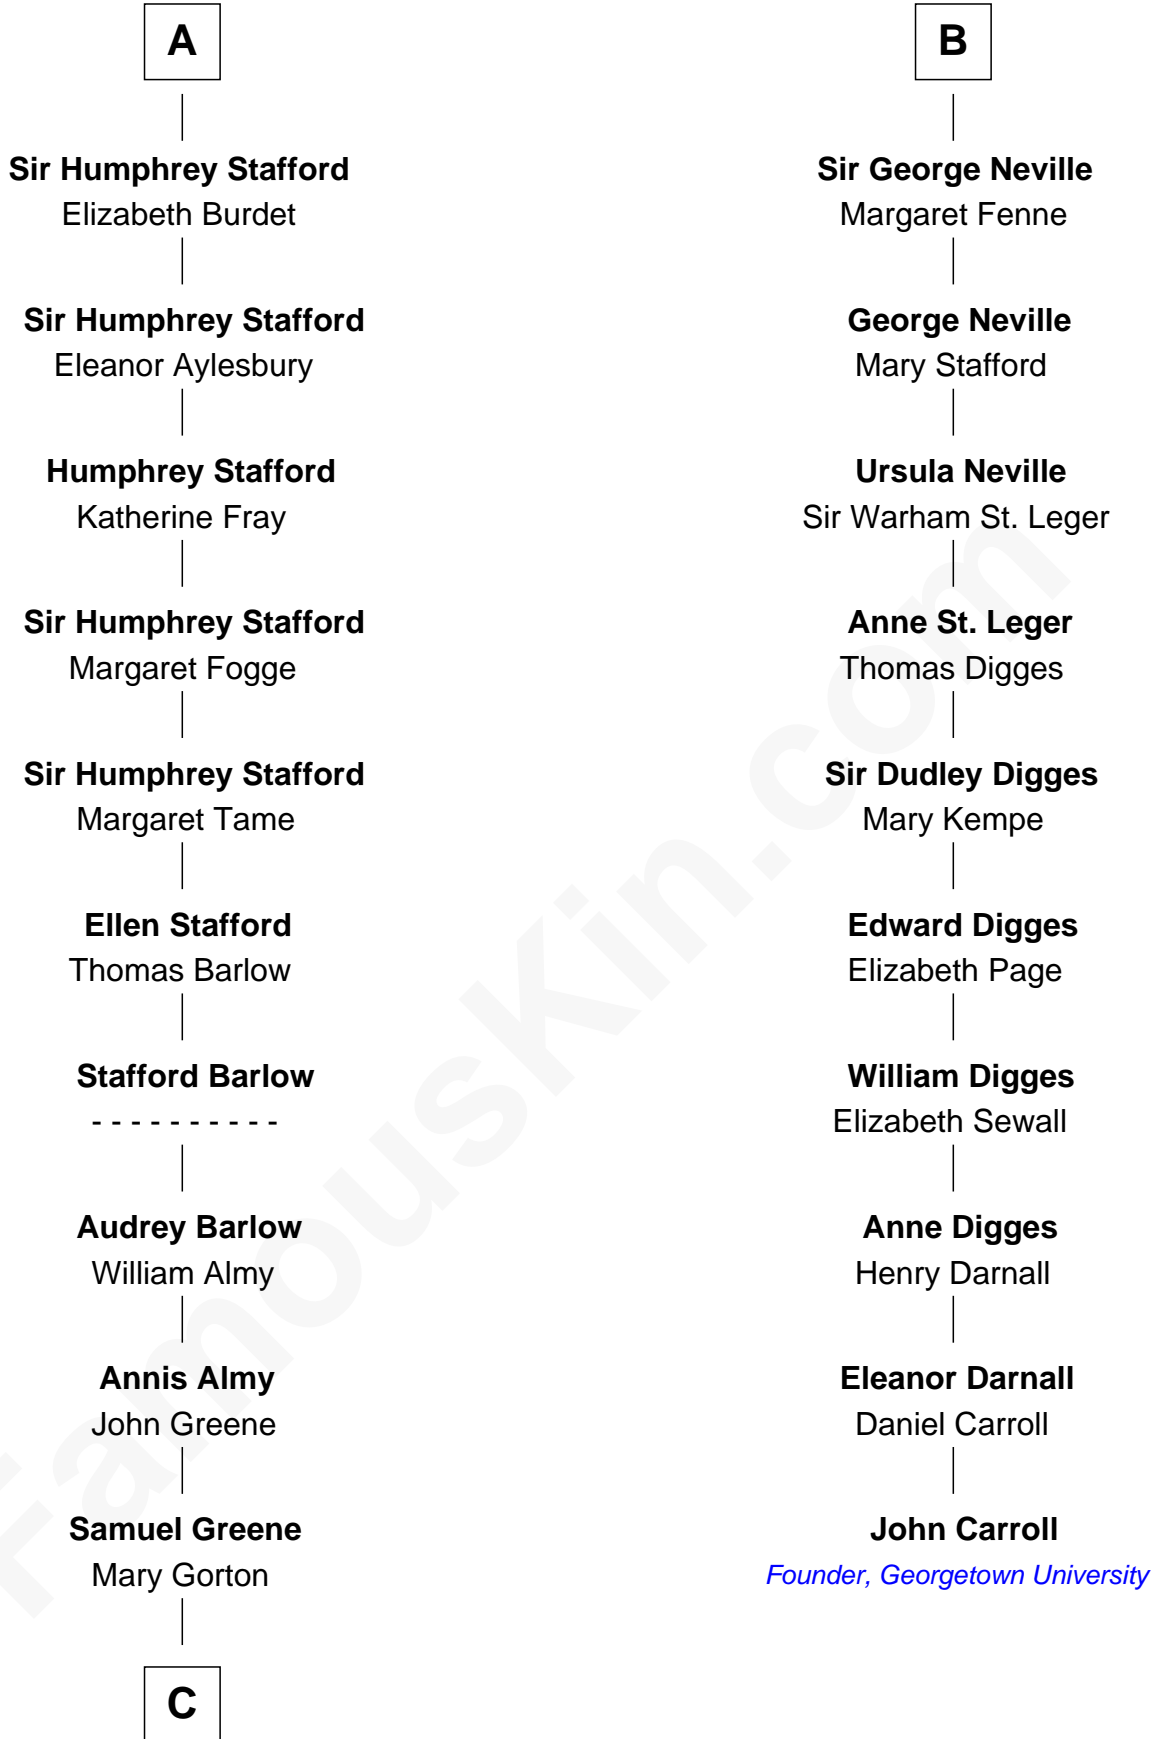

## Relationship Chart of

### Samuel Ward King

15th Governor of Rhode Island

16th cousin 4 times removed of

**John Carroll**

Founder of Georgetown University

**Sir William Longespee**

Ela of Salisbury

**C**

—  
**Samuel Greene**  
Sarah Coggeshall

—  
**Mercy Green**  
John Walton

—  
**Welthian Walton**  
William Borden King

—  
**Samuel Ward King**  
*15th Governor of Rhode Island*

FamousKin.com