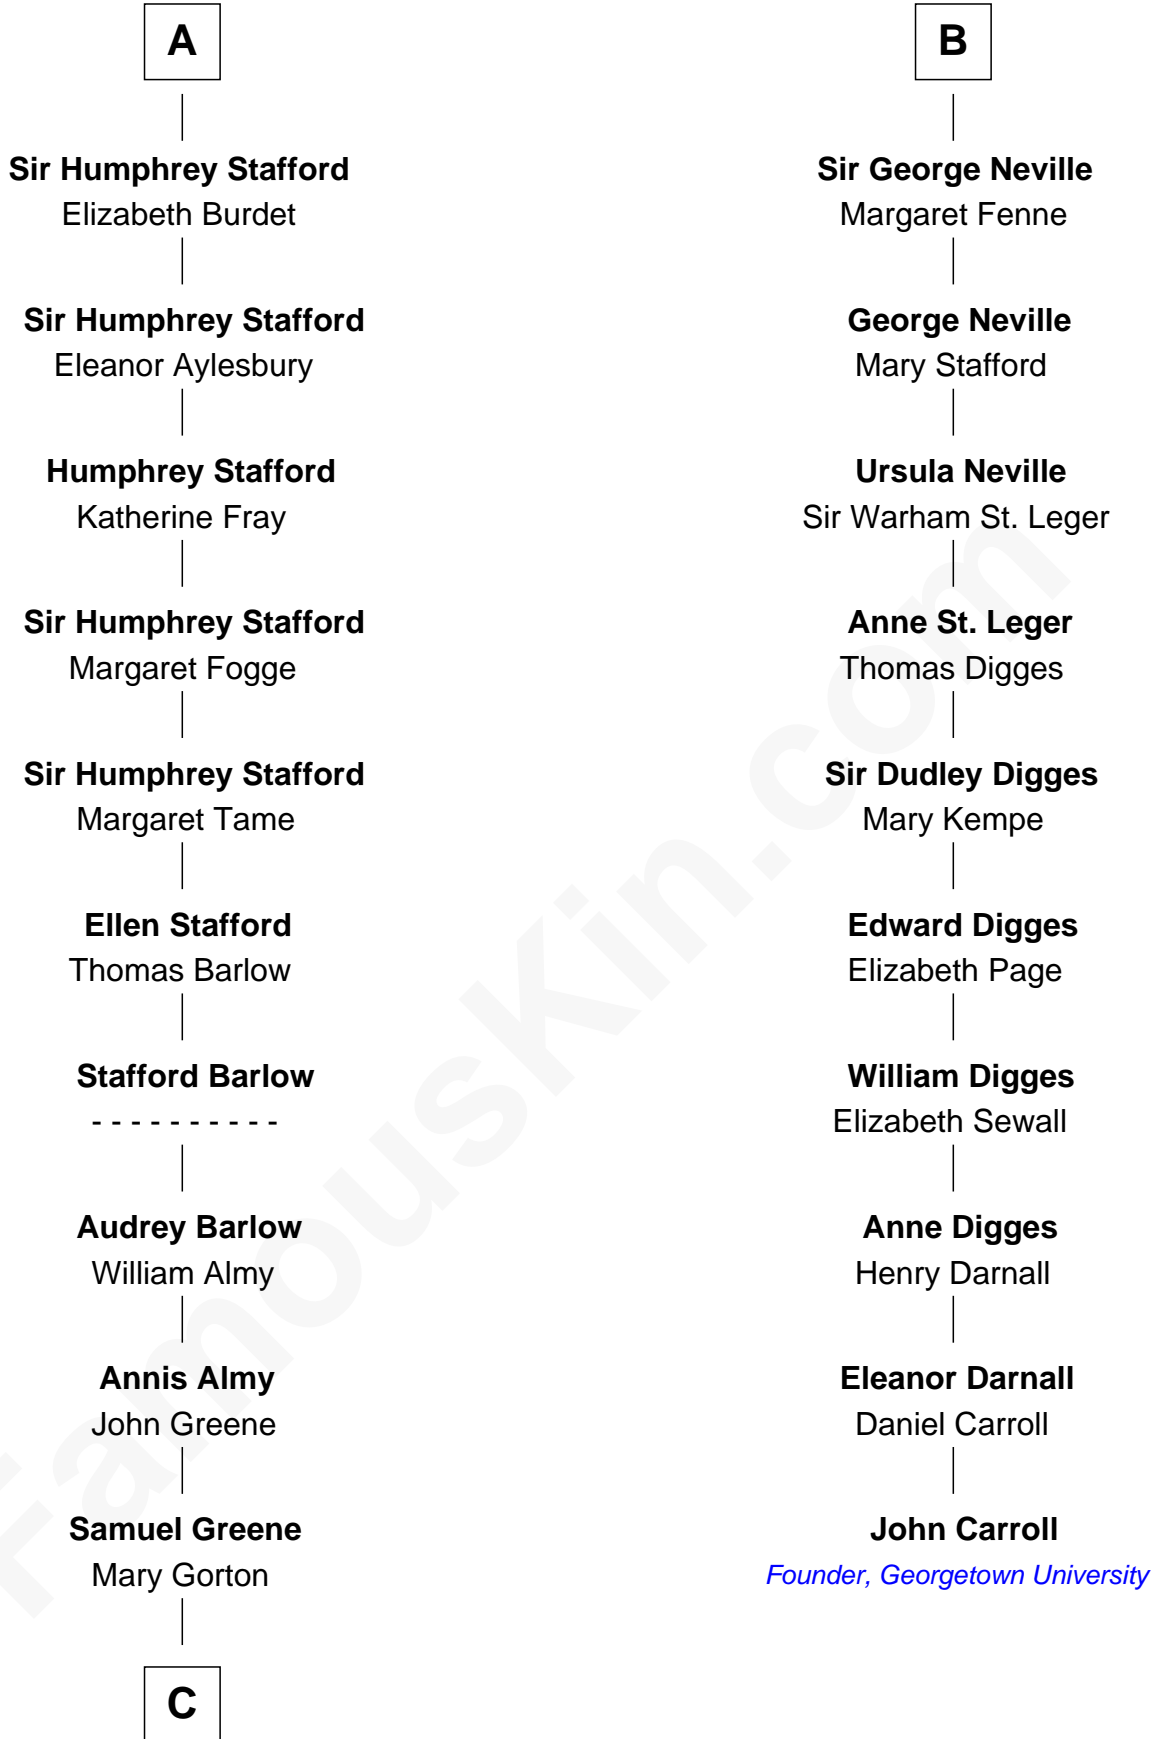

## Relationship Chart of

### Samuel Ward King

15th Governor of Rhode Island

16th cousin 4 times removed of

**John Carroll**

Founder of Georgetown University

**C**

—  
**Samuel Greene**  
Sarah Coggeshall

—  
**Mercy Green**  
John Walton

—  
**Welthian Walton**  
William Borden King

—  
**Samuel Ward King**  
*15th Governor of Rhode Island*

FamousKin.com