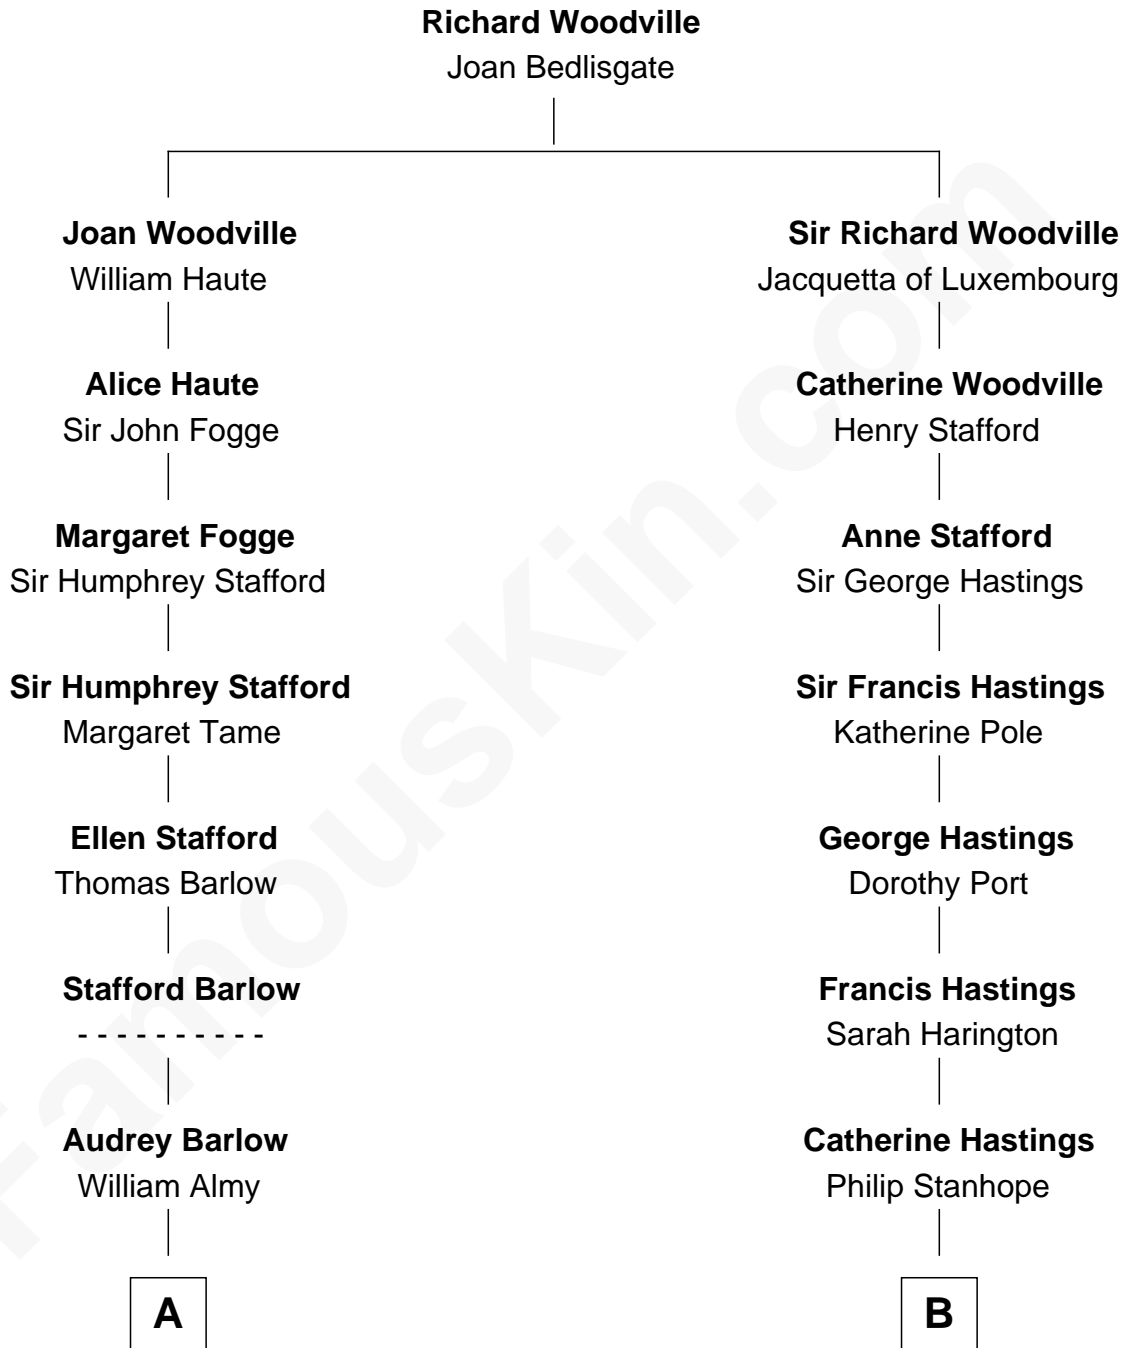

FamousKin.com

Relationship Chart of

Samuel Ward King

15th Governor of Rhode Island

12th cousin 2 times removed of

E. M. Forster
English Novelist

A

Annis Almy
John Greene

Samuel Greene
Mary Gorton

Samuel Greene
Sarah Coggeshall

Mercy Green
John Walton

Welthian Walton
William Borden King

Samuel Ward King
15th Governor of Rhode Island

B

Sarah Stanhope
Sir Richard de Hoghton

Sir Charles Hoghton
Mary Skeffington

Mary Hoghton
Samuel Watson

Lucy Watson
John Thornton

Henry Thornton
Marianne Sykes

Laura Thornton
Charles Forster

Edward Morgan Llewellyn Forster
Alice Clara Whichelo

E. M. Forster
English Novelist

FamousKin.com