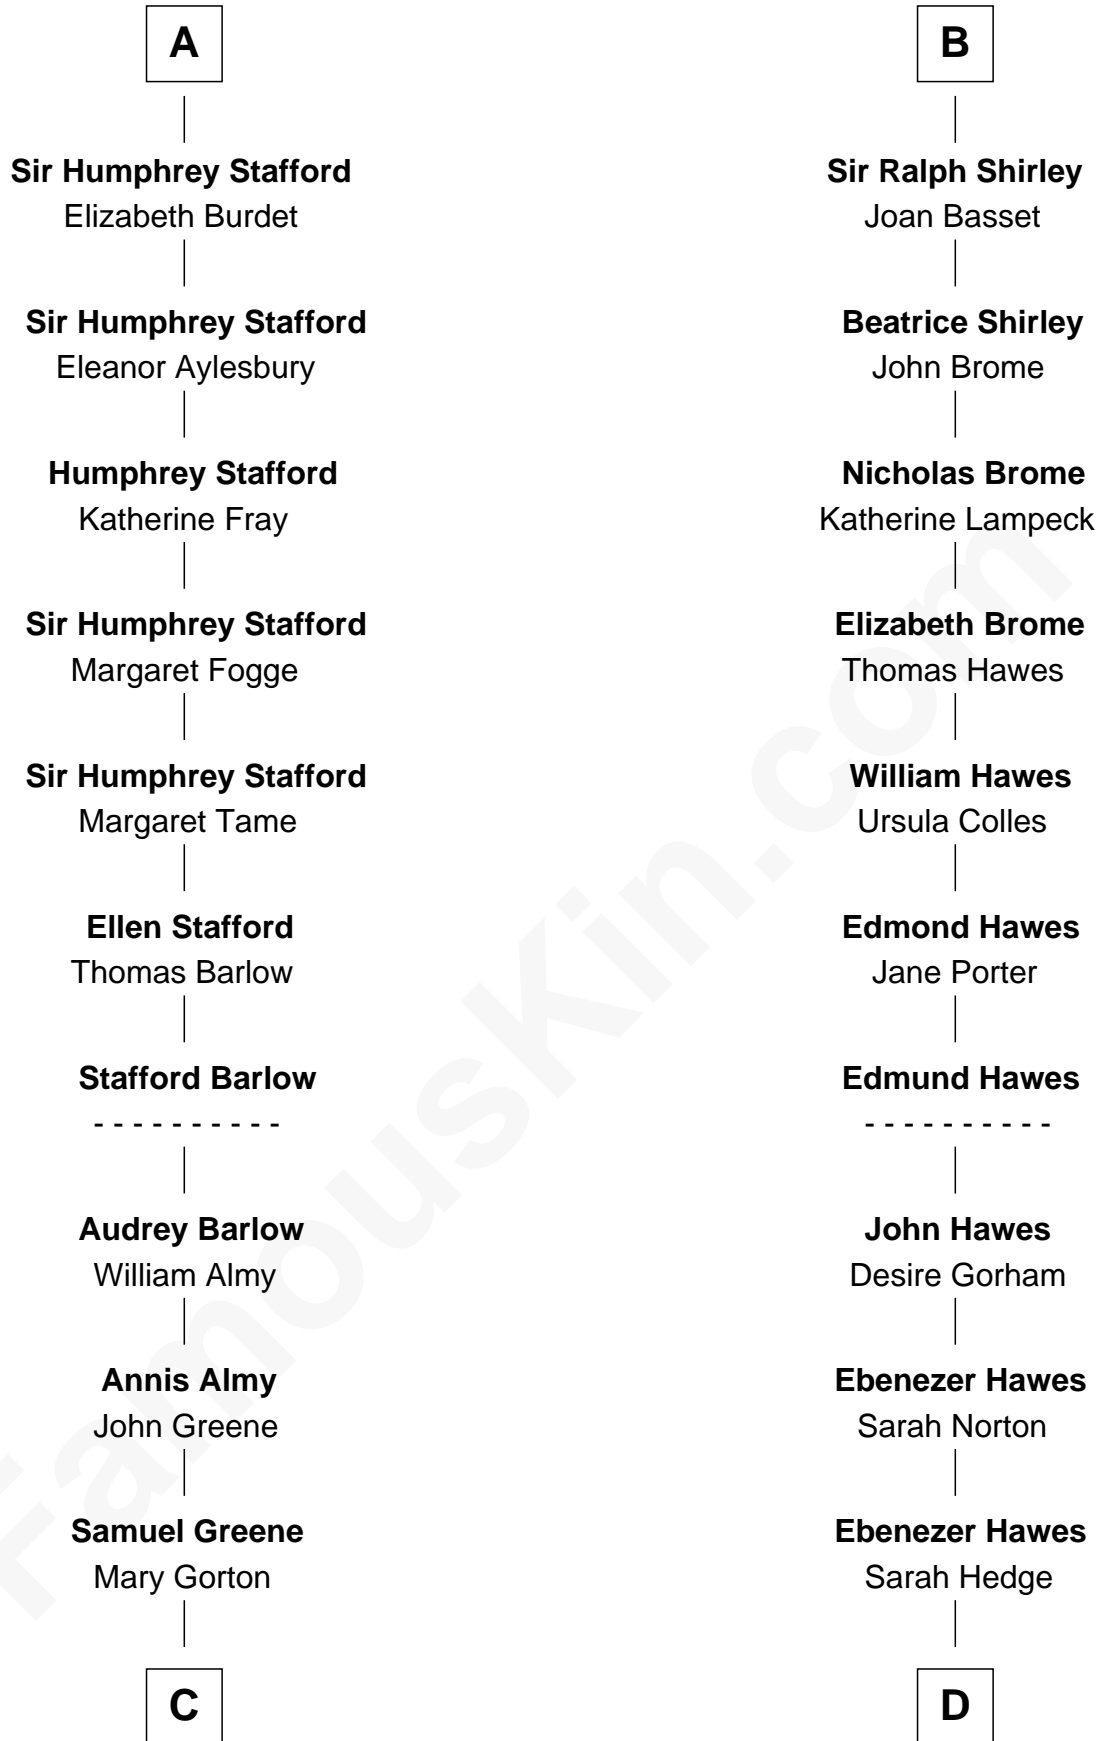

FamousKin.com

Relationship Chart of

Samuel Ward King

15th Governor of Rhode Island

20th cousin 1 time removed of

Eugene Foss

45th Governor of Massachusetts

Sir William Longespee

Ela of Salisbury

Ida Longespee
Sir William de Beauchamp

Beatrice de Beauchamp
Thomas FitzOtto

Maud FitzThomas
John de Botetourte

Ada de Botetourte
Sir John de St. Philibert

Maud de St. Philibert
Sir Warin Trussell

Maud Trussell
Sir John de Hastang

Maud de Hastang
Ralph Stafford

A

William Longespee
Idoine de Camville

Ela Longespee
Sir James de Audley

Sir Nicholas de Audley
Katherine Giffard

Sir Nicholas Audley
Joan Martin

Alice de Audley
Sir Hugh de Meynell

Isabel de Meynell
Sir Thomas de Shirley

Sir Hugh Shirley
Beatrice Brewes

B

C

Samuel Greene
Sarah Coggeshall

Mercy Green
John Walton

Welthian Walton
William Borden King