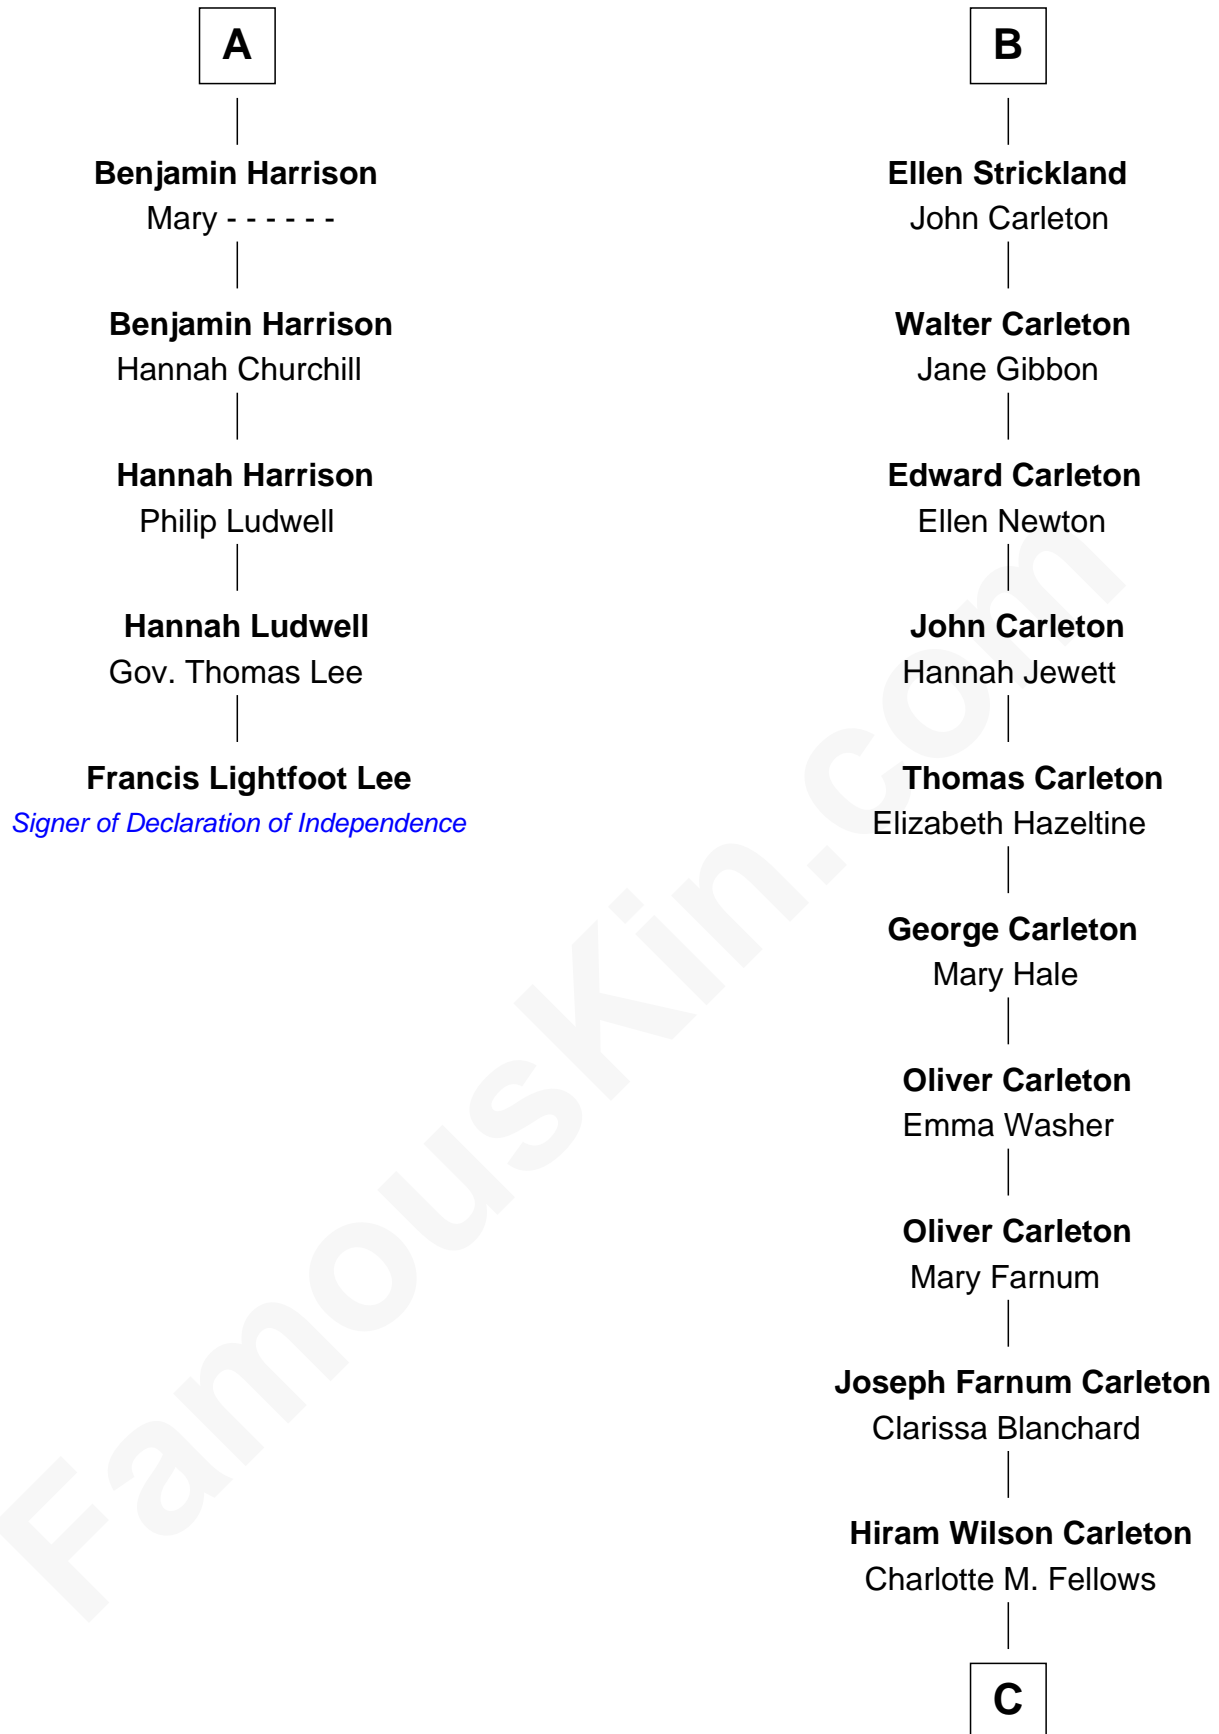

FamousKin.com

Relationship Chart of

Francis Lightfoot Lee

Signer of the Declaration of Independence

11th cousin 9 times removed of

Mickey Rourke
Movie Actor

C

Joseph Clinton Carleton

Maud Alice Fitts

Hazel May Carleton

Leonard Ernest Cameron

Annette Elizabeth Cameron

Philip Andrew Rourke

Mickey Rourke

Movie Actor