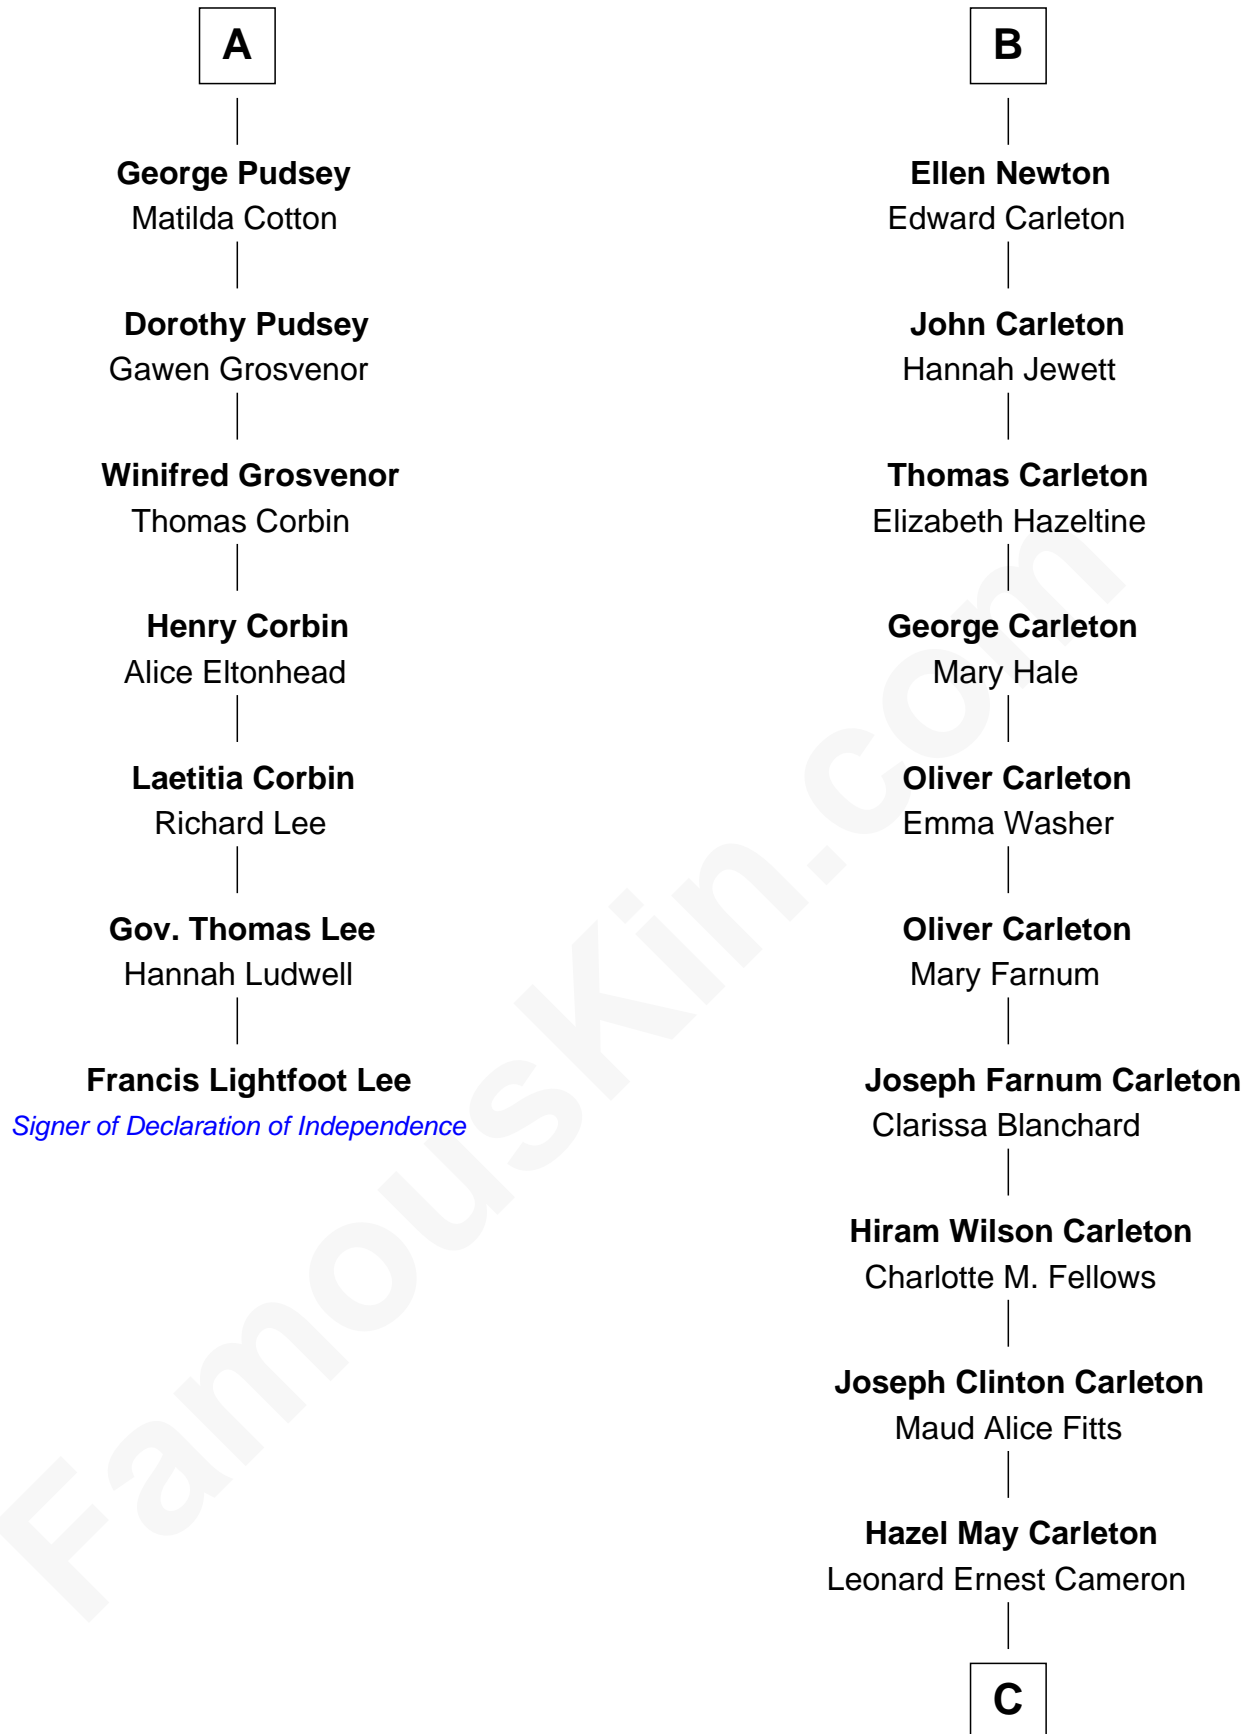

FamousKin.com

Relationship Chart of

Francis Lightfoot Lee

Signer of the Declaration of Independence

13th cousin 5 times removed of

Mickey Rourke
Movie Actor

Henry FitzHugh
Elizabeth Grey

Eleanor Fitzhugh
Sir Thomas Tunstall

Margaret Tunstall
Sir Ralph Pudsey

Sir John Pudsey
Grace Hamerton

Henry Pudsey
Margaret Conyers

Rowland Pudsey
Edith Hare

William Pudsey
Eleanor Montfort

Robert Pudsey
Eleanor Harman

A

Sir William FitzHugh
Margery Willoughby

Lora FitzHugh
Sir John Constable

Isabel Constable
Stephen de Thorpe

Margaret Thorpe
John Newton

John Newton
Margaret Grimston

John Newton
Marie - - - - -

Lancelot Newton
Mary Lee

B

C