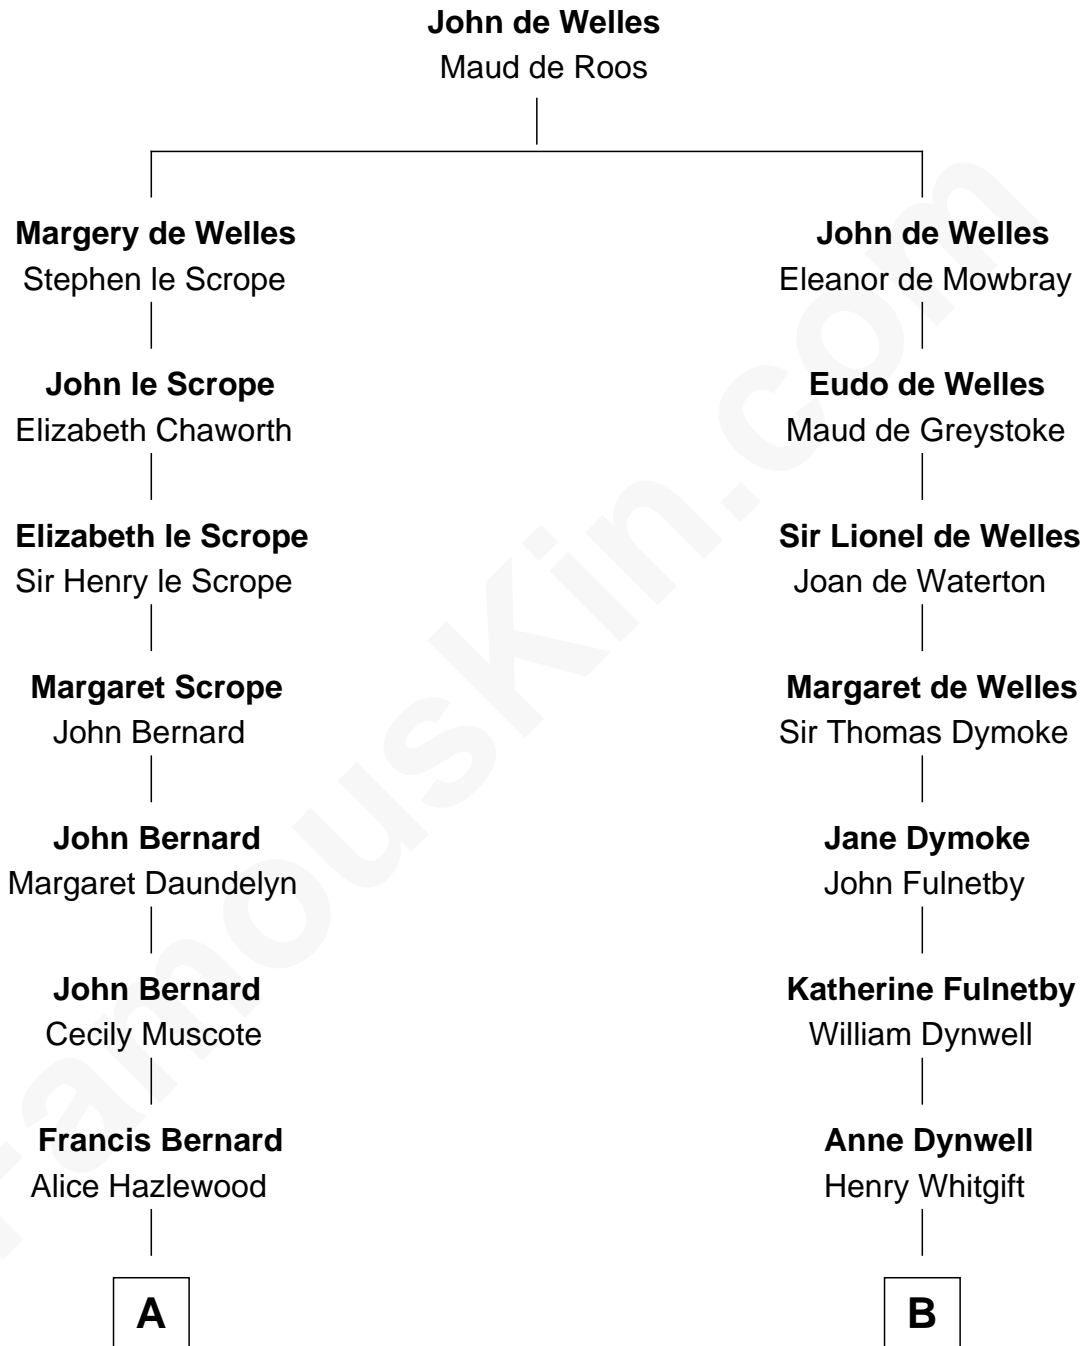

FamousKin.com

Relationship Chart of

Francis Lightfoot Lee

Signer of the Declaration of Independence

12th cousin 7 times removed of

Owen Brewster

54th Governor of Maine

C

Owen W. Bridges

Lydia A. -----

Carrie S. Bridges

William Edmund Brewster

Owen Brewster

54th Governor of Maine

FamousKin.com