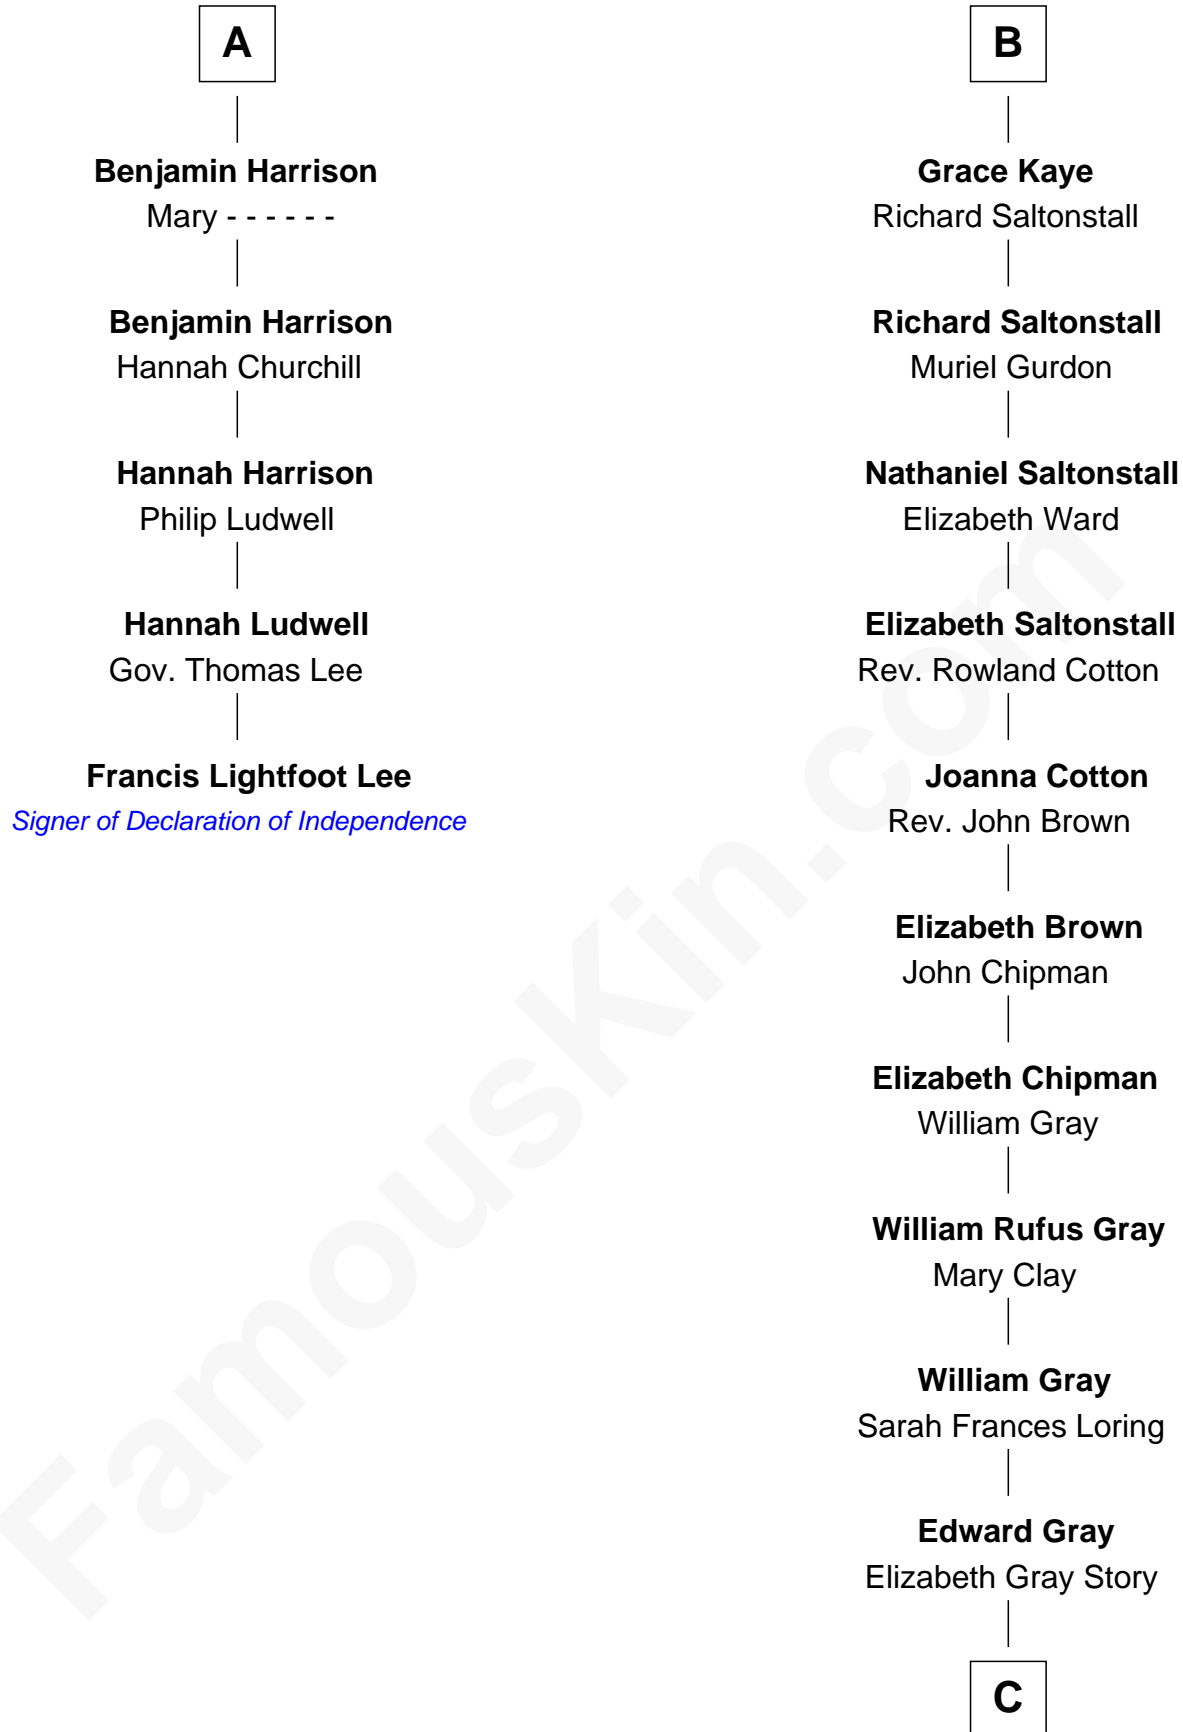

FamousKin.com

Relationship Chart of

Francis Lightfoot Lee

Signer of the Declaration of Independence

11th cousin 8 times removed of

Story Musgrave
NASA Astronaut

C

Marguerite Gray
John Butler Swann

Marguerite Swann
Percy Musgrave

Story Musgrave
NASA Astronaut

FamousKin.com