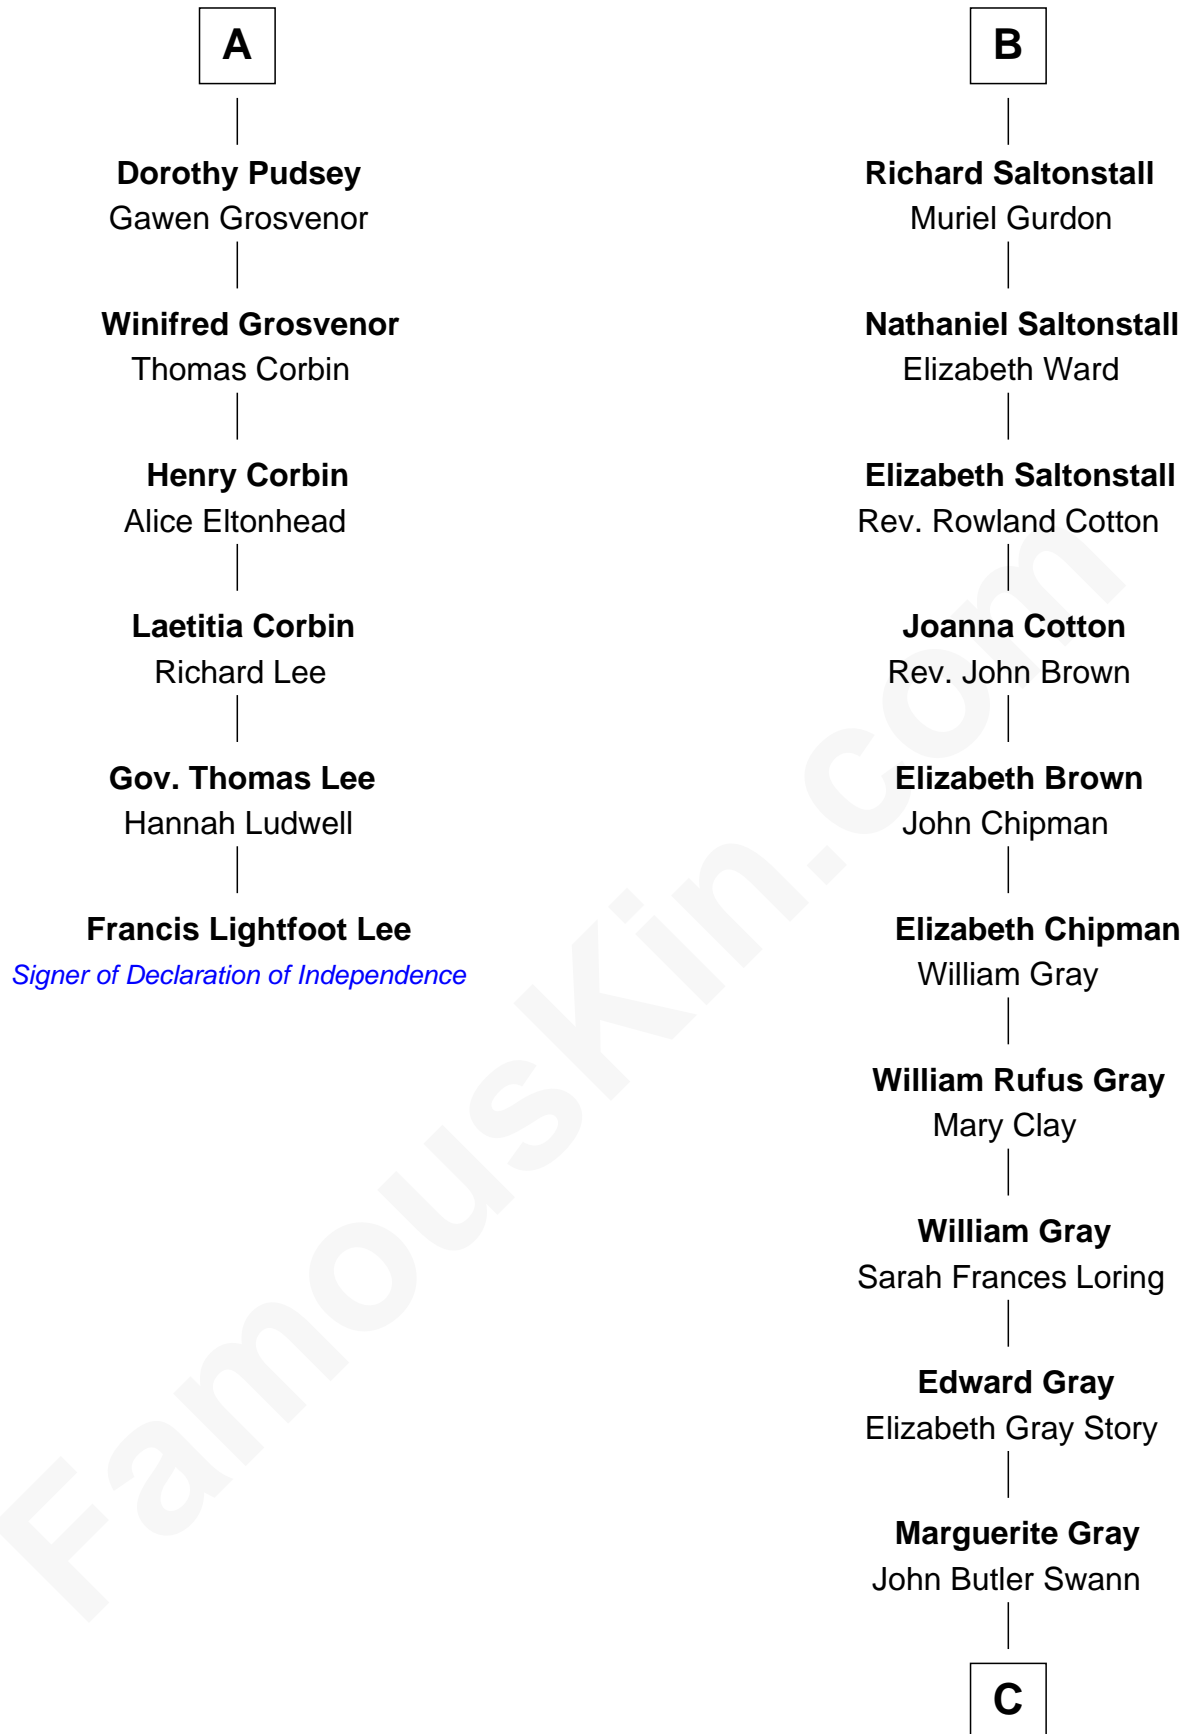

FamousKin.com

Relationship Chart of

Francis Lightfoot Lee

Signer of the Declaration of Independence

12th cousin 6 times removed of

Story Musgrave
NASA Astronaut

C

|
Marguerite Swann

Percy Musgrave

|
Story Musgrave

NASA Astronaut

FamousKin.com