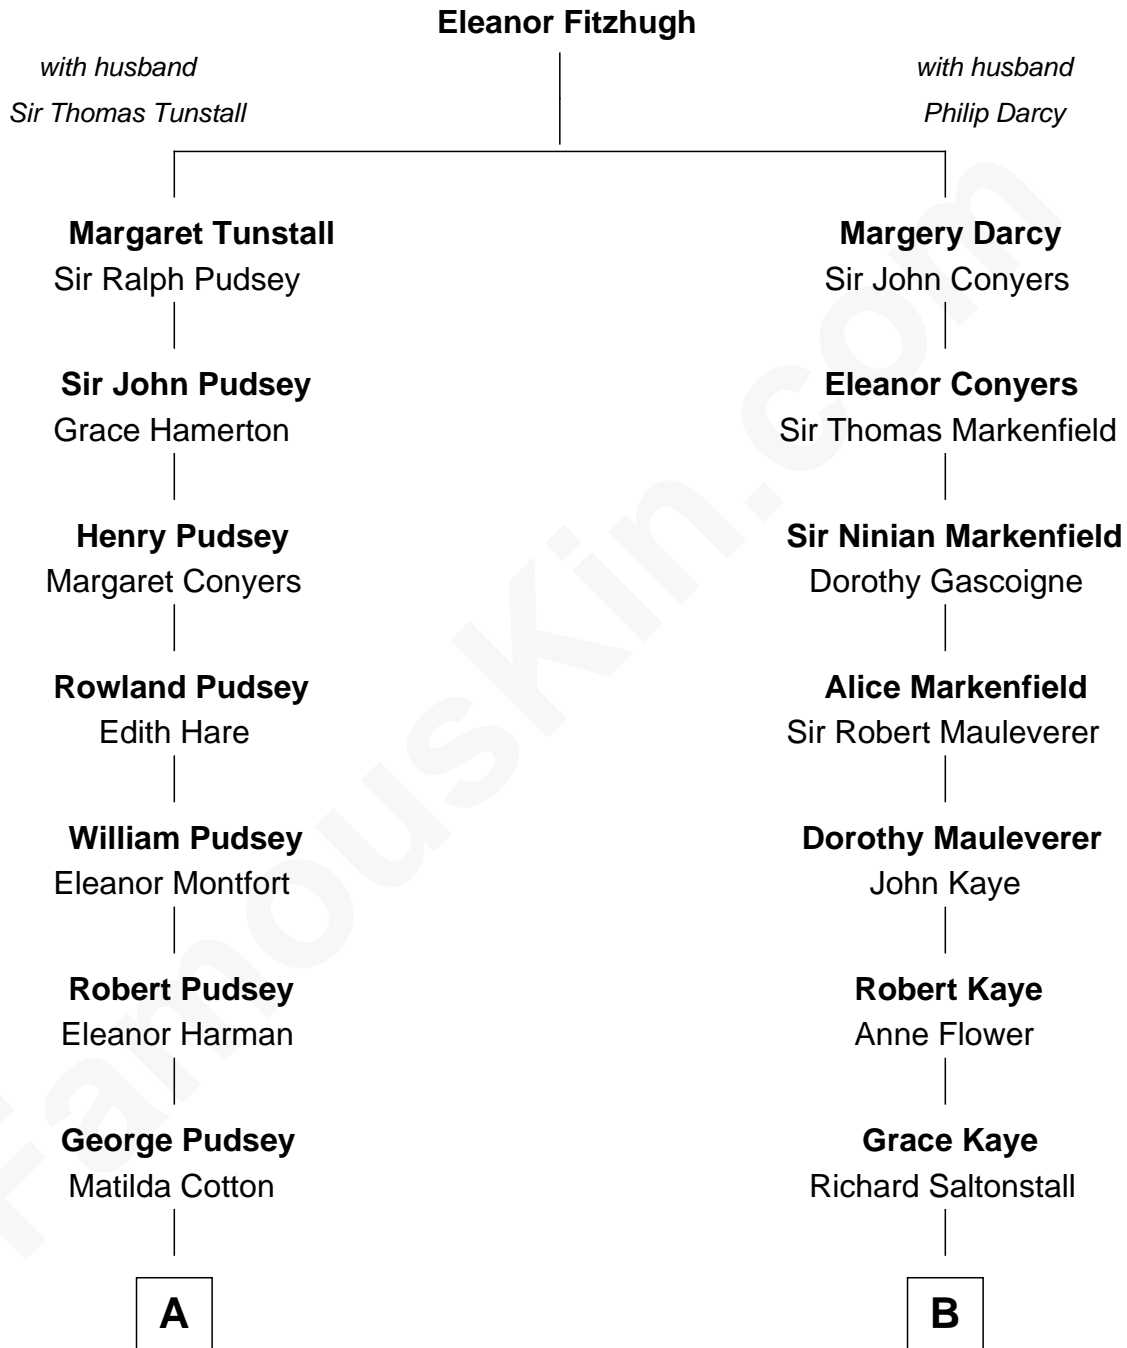

FamousKin.com

Relationship Chart of

Francis Lightfoot Lee

Signer of the Declaration of Independence

12th cousin 6 times removed of

Story Musgrave
NASA Astronaut

C

|
Marguerite Swann

Percy Musgrave

|
Story Musgrave

NASA Astronaut

FamousKin.com