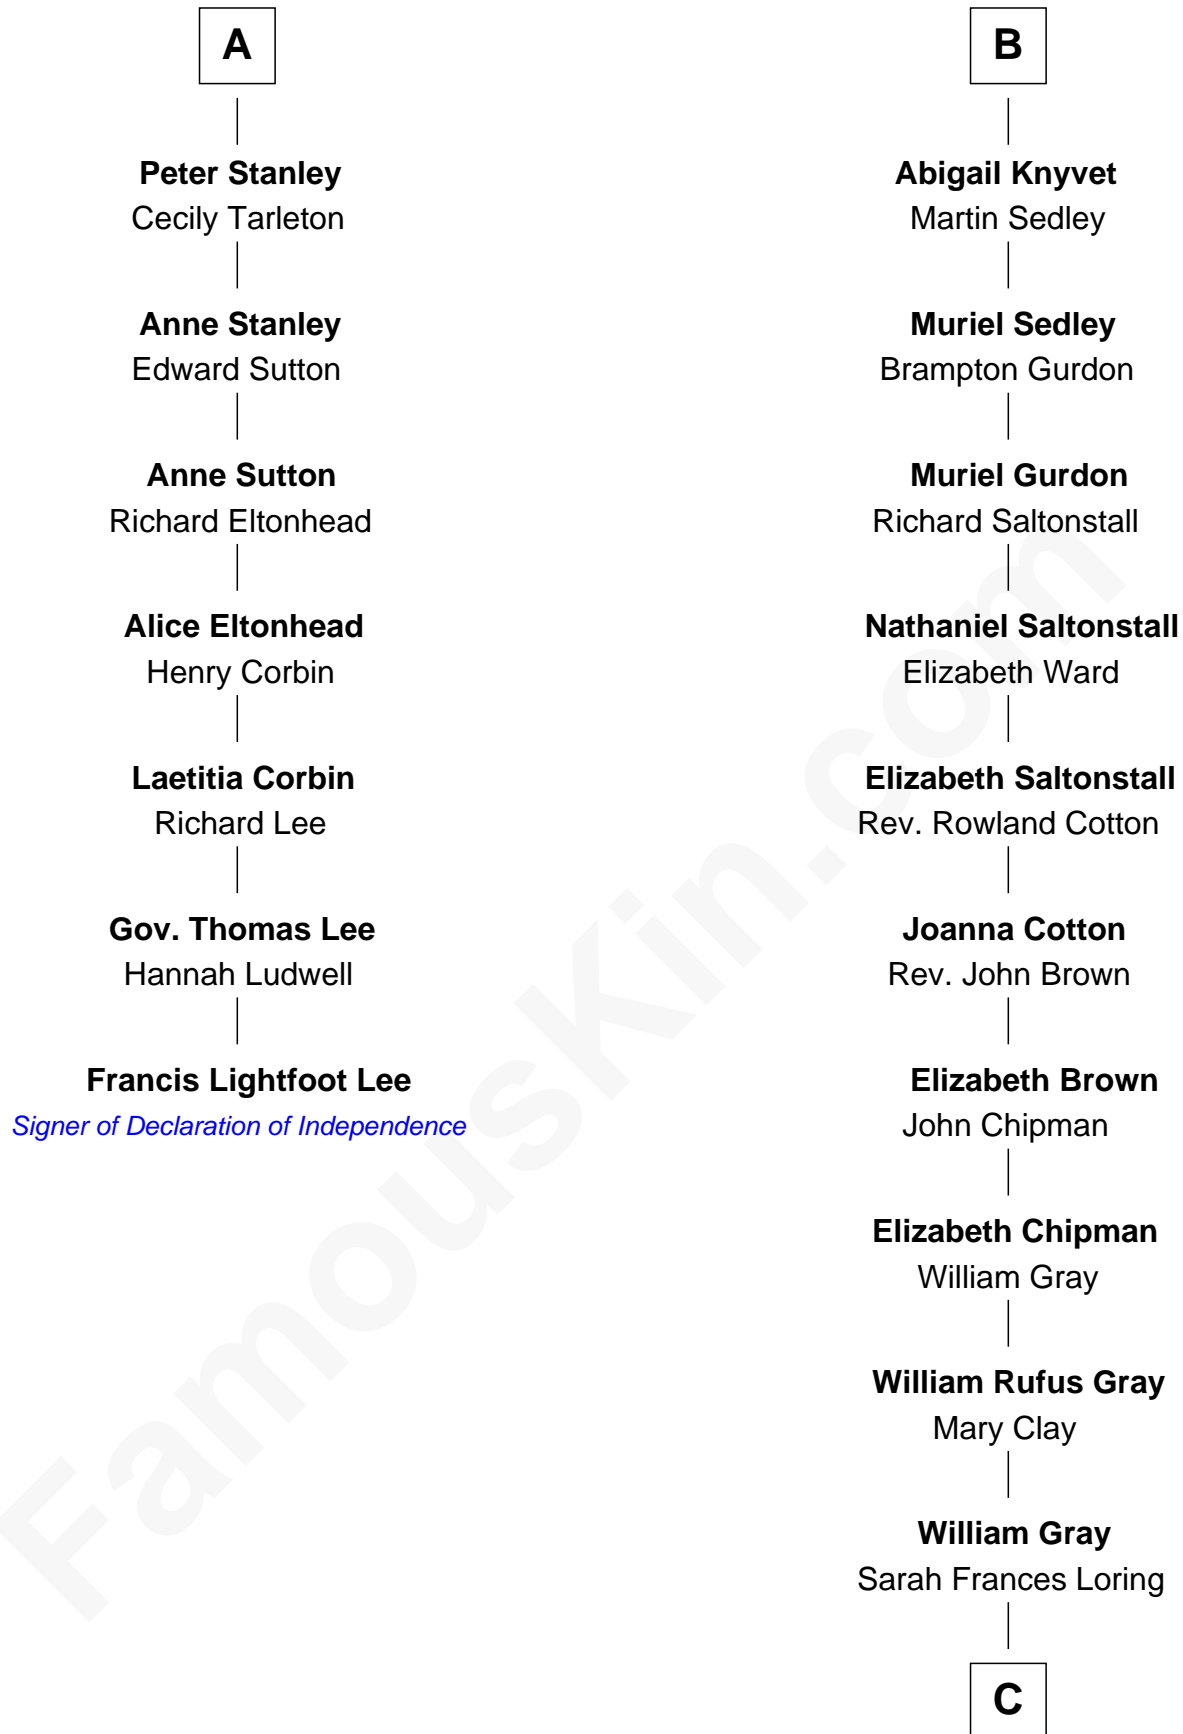

FamousKin.com

Relationship Chart of

Francis Lightfoot Lee

Signer of the Declaration of Independence

13th cousin 7 times removed of

Story Musgrave
NASA Astronaut

Sir Robert de Holland
Maude la Zouche

Maude de Holland
Sir Thomas de Swinnerton

Thomas Holand
Joan Plantagenet

Sir Robert de Swinnerton
Elizabeth de Beke

John de Holand
Elizabeth of Lancaster

Maud de Swinnerton
Sir John Savage

Constance de Holand
Sir John Grey

Mary Savage
William Stanley

Alice Grey
Sir William Knyvet

William Stanley
Alice Hoghton

Sir Edmund Knyvet
Eleanor Tyrrel

Sir William Stanley
Agnes Grosvenor

Edmund Knyvet
Jane Bouchier

Sir William Stanley
Anne Harington

John Knyvet
Agnes Harcourt

A

B

C

Edward Gray
Elizabeth Gray Story

Marguerite Gray
John Butler Swann

Marguerite Swann
Percy Musgrave

Story Musgrave
NASA Astronaut

FamousKin.com