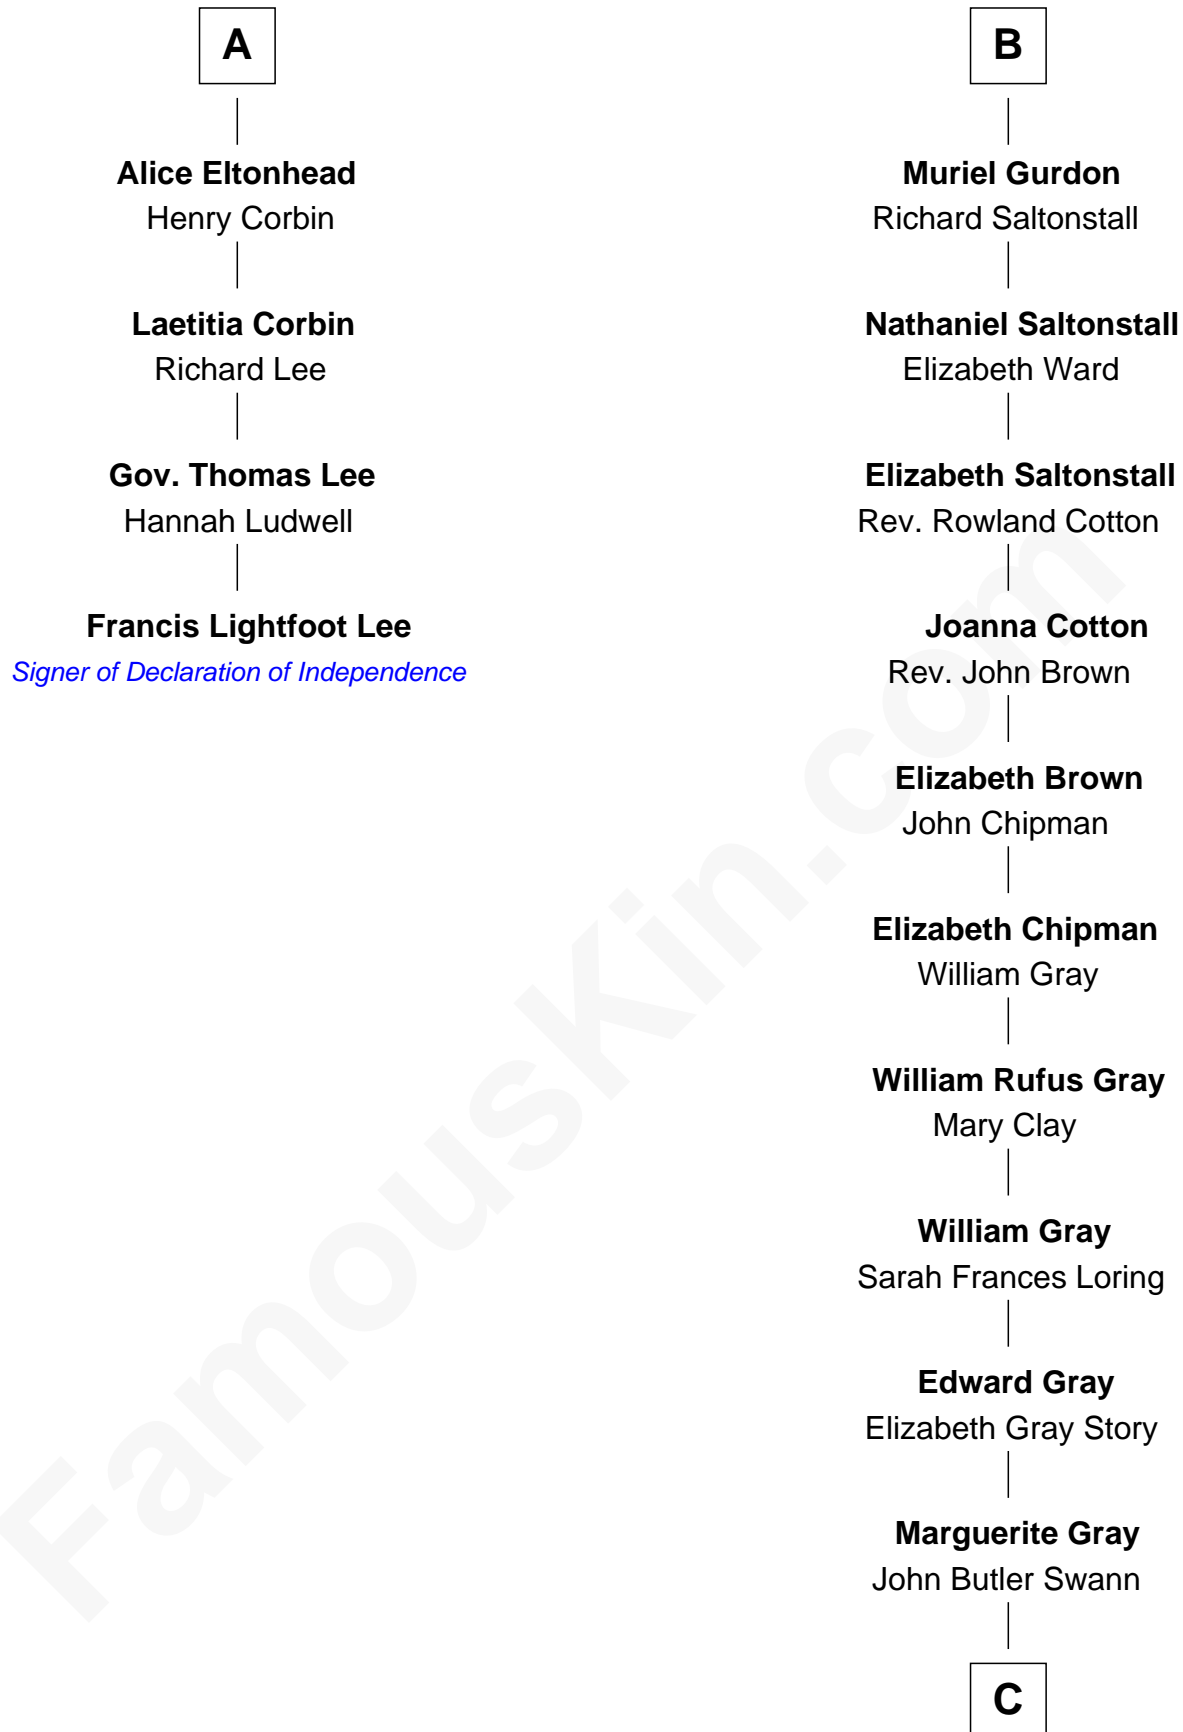

FamousKin.com

Relationship Chart of

Francis Lightfoot Lee

Signer of the Declaration of Independence

10th cousin 8 times removed of

Story Musgrave
NASA Astronaut

C

|
Marguerite Swann