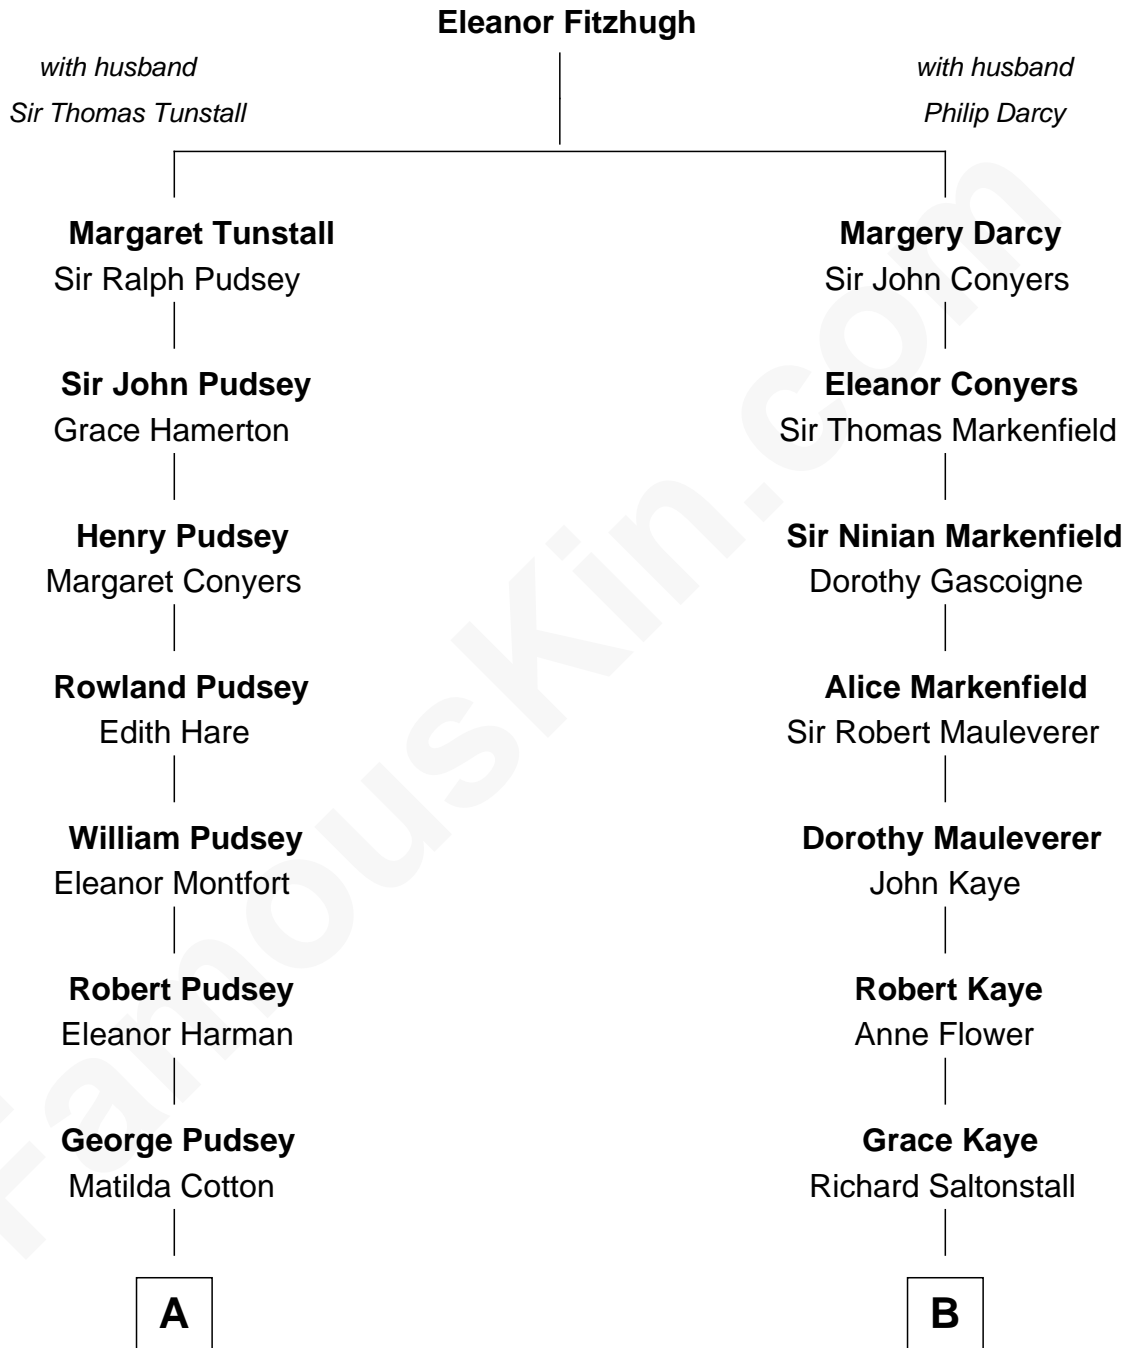

FamousKin.com

Relationship Chart of

Francis Lightfoot Lee

Signer of the Declaration of Independence

12th cousin 2 times removed of

Horace Gray

U.S. Supreme Court Justice

A

Dorothy Pudsey
Gawen Grosvenor

Winifred Grosvenor
Thomas Corbin

Henry Corbin
Alice Eltonhead

Laetitia Corbin
Richard Lee

Gov. Thomas Lee
Hannah Ludwell

Francis Lightfoot Lee
Signer of Declaration of Independence

Horace Gray
U.S. Supreme Court Justice