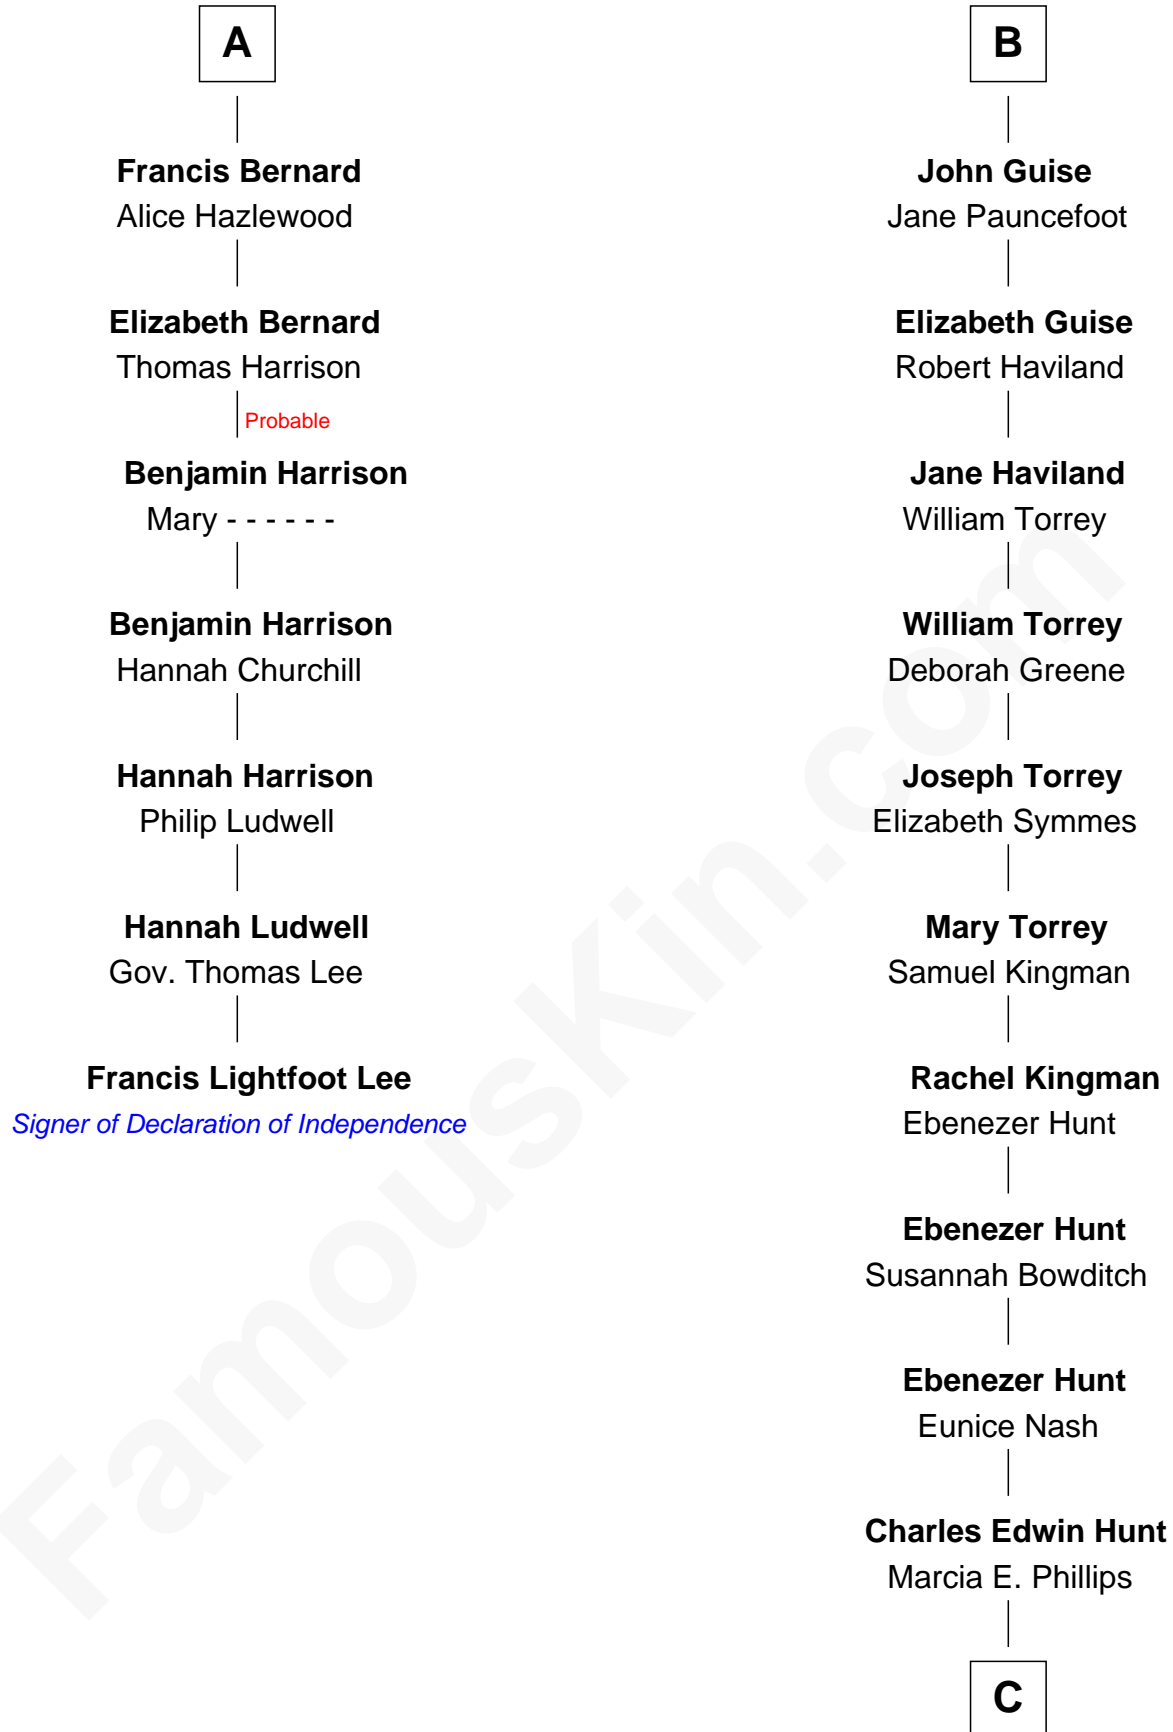

FamousKin.com

Relationship Chart of

Francis Lightfoot Lee

Signer of the Declaration of Independence

13th cousin 7 times removed of

Linda Hunt

TV and Movie Actress

Sir William de Ros
Margery de Badlesmere