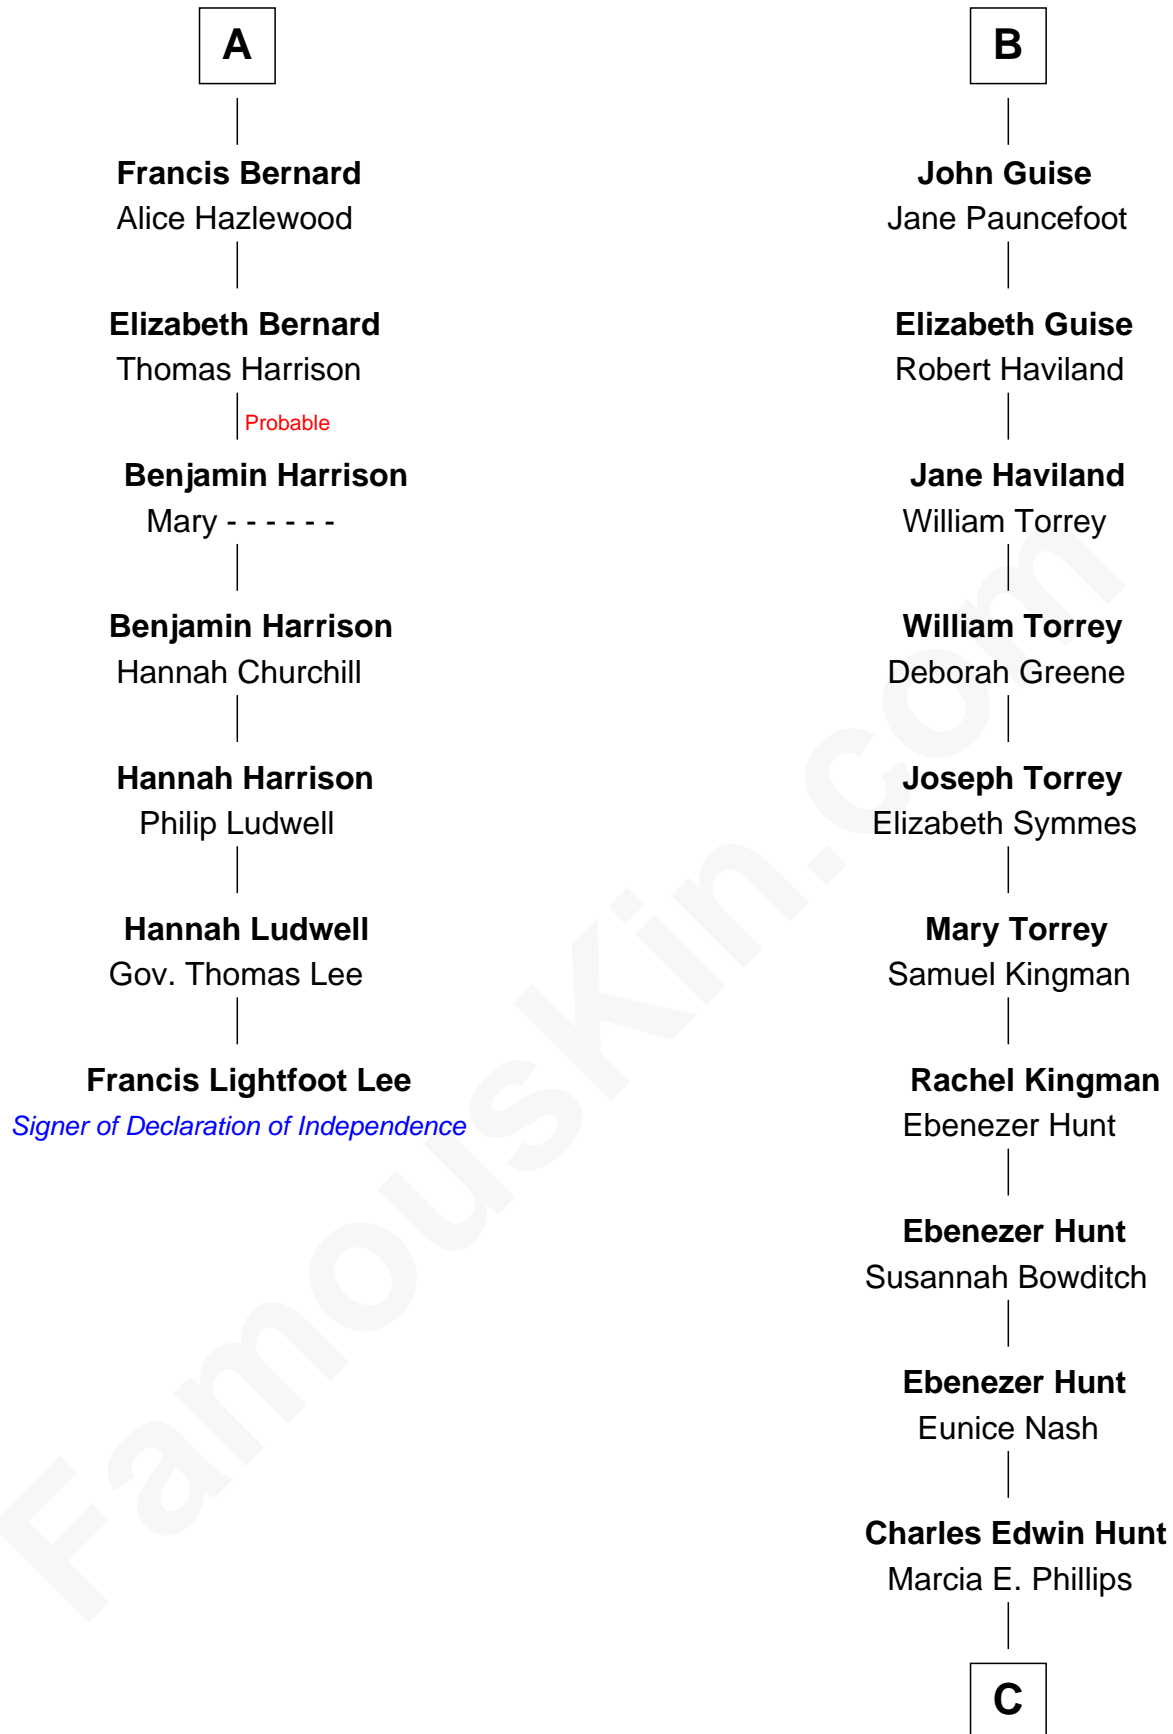

## Relationship Chart of

### Francis Lightfoot Lee

Signer of the Declaration of Independence

13th cousin 7 times removed of

**Linda Hunt**

TV and Movie Actress

**Margaret de Audley**

Ralph de Stafford

C