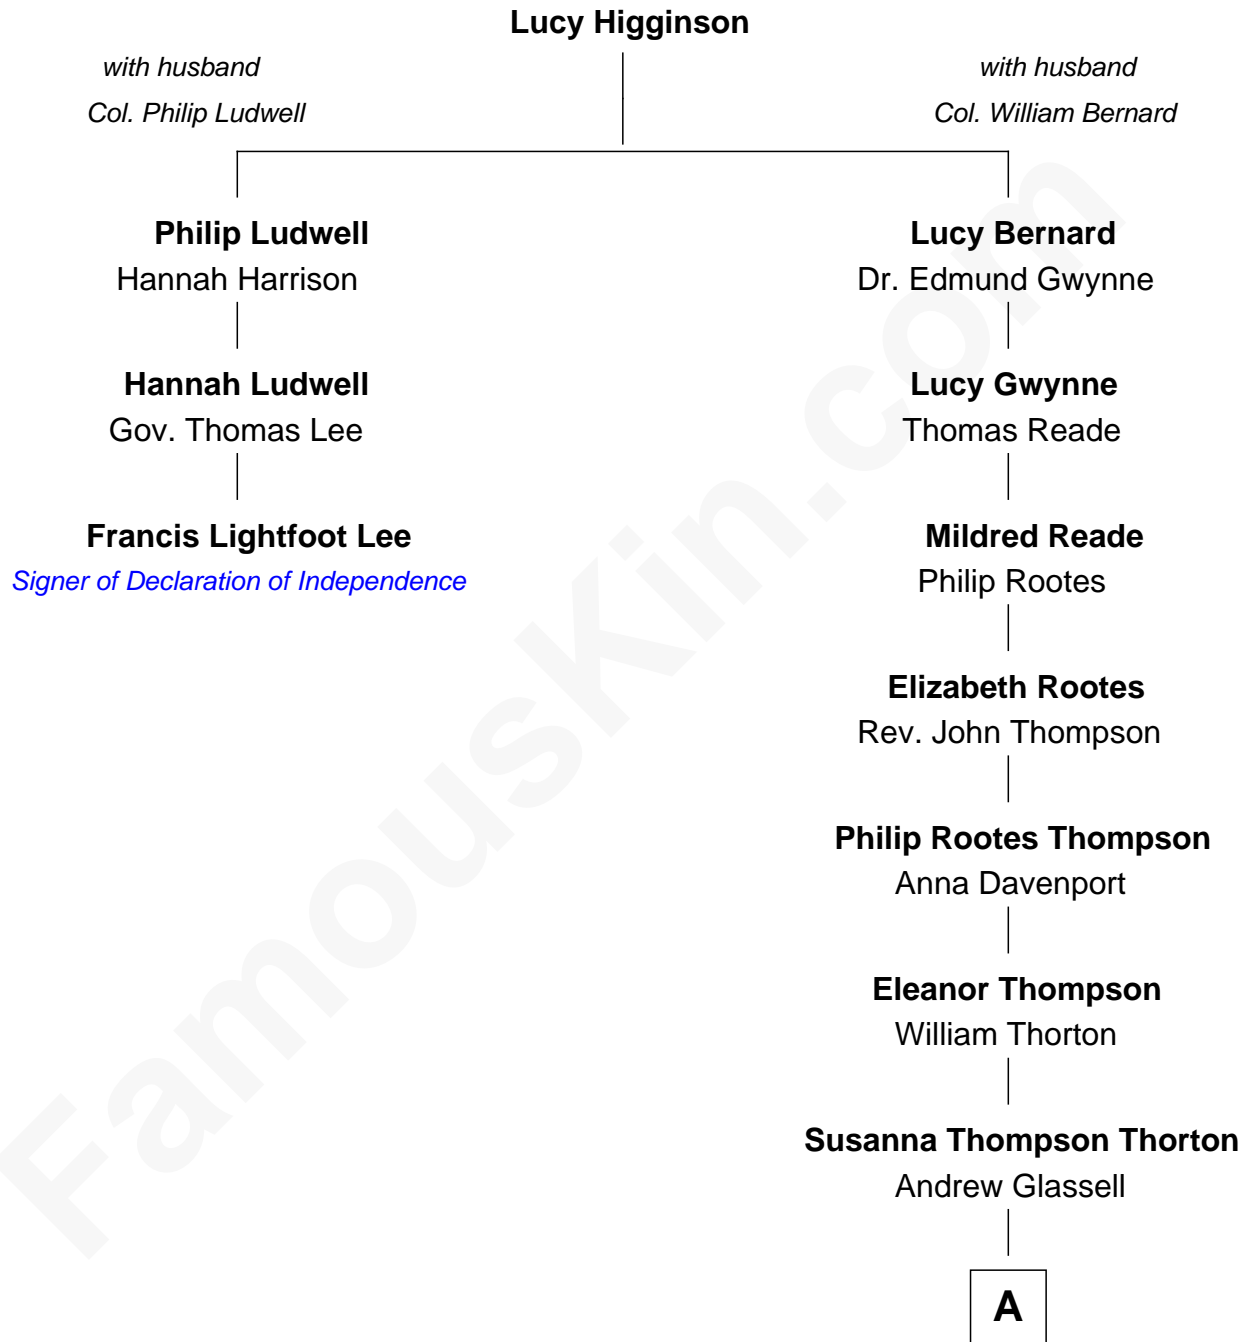

FamousKin.com

Relationship Chart of

Francis Lightfoot Lee

Signer of the Declaration of Independence

2nd cousin 7 times removed of

General George S. Patton

U.S. Army - World War II

A

—
Susan Thornton Glassell

George Smith Patton

—
George Smith Patton

Ruth Wilson

—
General George S. Patton

U.S. Army - World War II

FamousKin.com