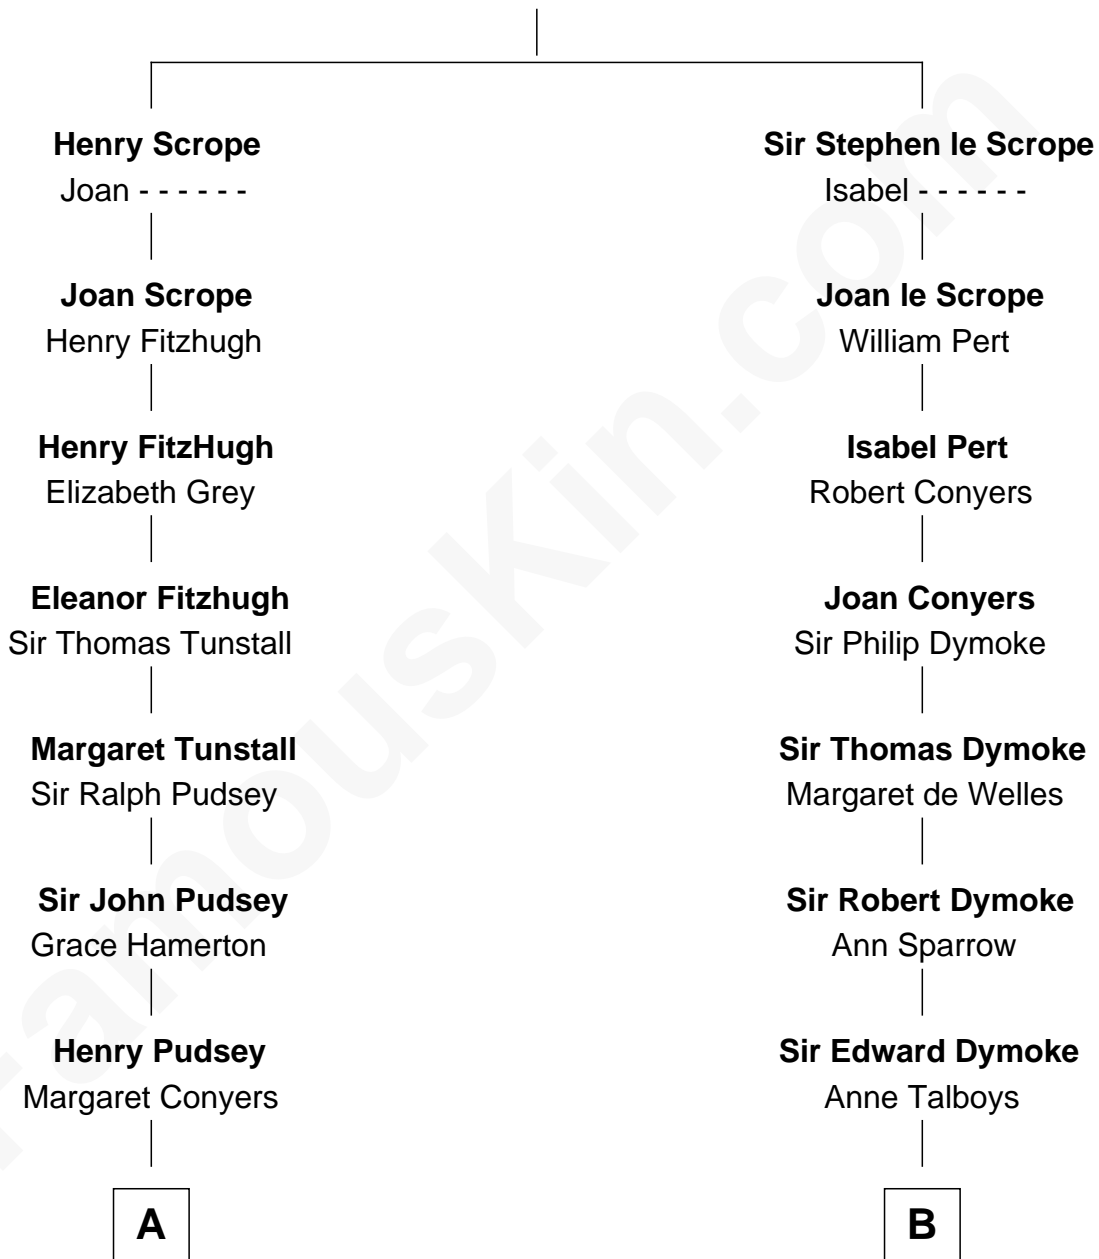

FamousKin.com

Relationship Chart of

Francis Lightfoot Lee

Signer of the Declaration of Independence

16th cousin 2 times removed of

General George S. Patton

U.S. Army - World War II

Sir Geoffrey le Scrope

Ivetta de Ros

C

George Smith Patton

Ruth Wilson

General George S. Patton

U.S. Army - World War II

FamousKin.com